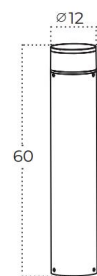

SILL WALL IP54

Technical specification

Name	Sill Wall IP54 3000K BK
Power	9W
Light source	1 x LED integrated
Kelvins	3000K
Lumens	720lm
IP	IP54
Voltage	230V

Colour / new index no.

- black AZ5845

SILL IP54

Technical specification

Name	Sill IP54 3000K BK
Power	9W
Light source	1 x LED integrated
Kelvins	3000K
Lumens	720lm
IP	IP54
Voltage	230V

Colour / new index no.

- black AZ5846