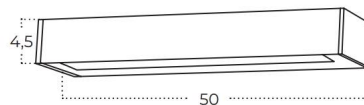

ROSVIK 25 IP54 3000K

Technical specification

Name	Rosvik 25 IP54 6W 3000K BK	Rosvik 25 IP54 2X 6W 3000K BK
Power	6W	12W
Light source	1 x LED integrated	2 x LED integrated
Kelvins	3000K	3000K
Lumens	480lm	960lm
IP	IP54	IP54
Voltage	230V	230V

Colour / new index no.

- 6W black [AZ5847](#)
- 2 x 6W black [AZ5848](#)

ROSVIK 50 IP54 3000K

Technical specification

Name	Rosvik 50 IP54 10W 3000K BK	Rosvik 50 IP54 2X 10W 3000K BK
Power	10W	20W
Light source	1 x LED integrated	2 x LED integrated
Kelvins	3000K	3000K
Lumens	800lm	1600lm
IP	IP54	IP54
Voltage	230V	230V