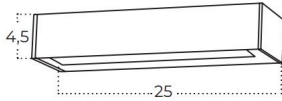

ROSVIK 25 IP54 3000K

Technical specification