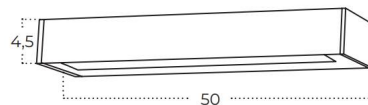

Colour / new index no.

- 6W black [AZ5851](#)
- 2 x 6W black [AZ5852](#)

ROSVIK 50 IP54 4000K

Technical specification

Name	Rosvik 50 IP54 10W 4000K BK	Rosvik 50 IP54 2X 10W 4000K BK
Power	10W	20W
Light source	1 x LED integrated	2 x LED integrated
Kelvins	4000K	4000K
Lumens	800lm	1600lm
IP	IP54	IP54
Voltage	230V	230V