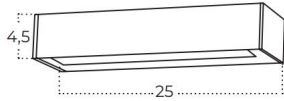

ROSVIK 25 IP54 4000K

Technical specification

Name	Rosvik 25 IP54 6W 4000K BK	Rosvik 25 IP54 2X 6W 4000K BK
Power	6W	12W
Light source	1 x LED integrated	2 x LED integrated
Kelvins	4000K	4000K
Lumens	480lm	960lm
IP	IP54	IP54
Voltage	230V	230V

Colour / new index no.

- 6W   black   [AZ5851](#)
- 2 x 6W   black   [AZ5852](#)

ROSVIK 50 IP54 4000K

Technical specification