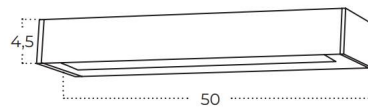

Colour / new index no.

- 6W black [AZ5851](#)
- 2 x 6W black [AZ5852](#)

ROSVIK 50 IP54 4000K

Technical specification

Name	Rosvik 50 IP54 10W 4000K BK	Rosvik 50 IP54 2X 10W 4000K BK
Power	10W	20W
Light source	1 x LED integrated	2 x LED integrated
Kelvins	4000K	4000K
Lumens	800lm	1600lm
IP	IP54	IP54
Voltage	230V	230V