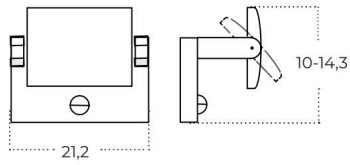

### DURANTE IP54 4000K BK

Technical specification

Name	Durante IP54 4000K BK
Power	21W
Light source	1 x LED integrated
Kelvins	4000K
Lumens	1418lm
Beam angle	120°
IP	IP54
Material	aluminium / pvc
Voltage	230V

### SVALA IP54 CCT SWITCH

Technical specification

Name	Svala IP54 CCT Switch BK	Svala IP54 CCT Switch DGR
Power	6W	6W
Light source	2 x LED integrated	2 x LED integrated
Kelvins	3000 / 4000K	3000 / 4000K
Lumens	480lm	480lm
IP	IP54	IP54
Voltage	230V	230V
Type of control	CCT SWITCH	CCT SWITCH