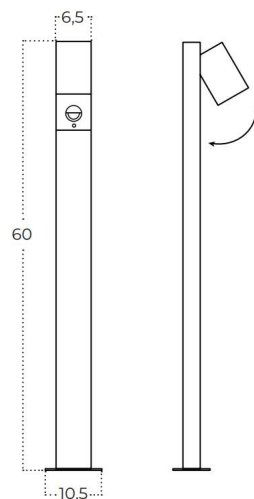

### SVAN IP54 BK

Name	Svan IP54 BK
Power	35W
Light source	1 x GU10
IP	IP54
Material	aluminium / pvc
Voltage	230V

Colour / new index no.

● black      AZ5859

### SVAN SENSOR IP54 BK

Name	Svan Sensor IP54 BK
Power	35W
Light source	1 x GU10
IP	IP54
Material	aluminium / pvc
Voltage	230V
Type of control	MOTION SENSOR

Colour / new index no.

● black      AZ5860