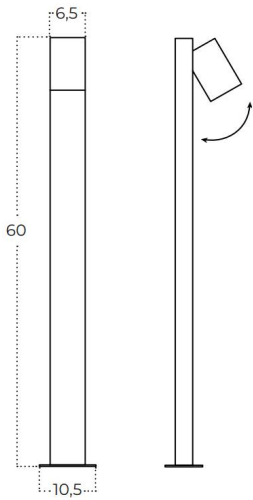

### SVAN IP54 BK

Name	Svan IP54 BK
Power	35W
Light source	1 x GU10
IP	IP54
Material	aluminium / pvc
Voltage	230V

Colour / new index no.

● black      AZ5859

### SVAN SENSOR IP54 BK

Name	Svan Sensor IP54 BK
Power	35W
Light source	1 x GU10
IP	IP54
Material	aluminium / pvc
Voltage	230V
Type of control	MOTION SENSOR

Colour / new index no.

● black      AZ5860