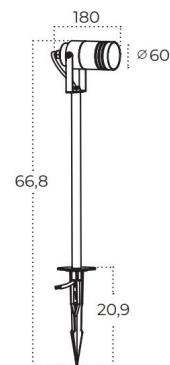

### TRAST 1 IP54 BK

Name	TraST 1 IP54 BK
Power	35W
Light source	1 x GU10
IP	IP54
Material	aluminium / pvc
Voltage	230V

Colour / new index no.

- black      AZ5861

### TRAST 2 IP54 BK

Name	TraST 2 IP54 BK
Power	35W
Light source	1 x GU10
IP	IP54
Material	aluminium / pvc
Voltage	230V

Colour / new index no.

- black      AZ5862