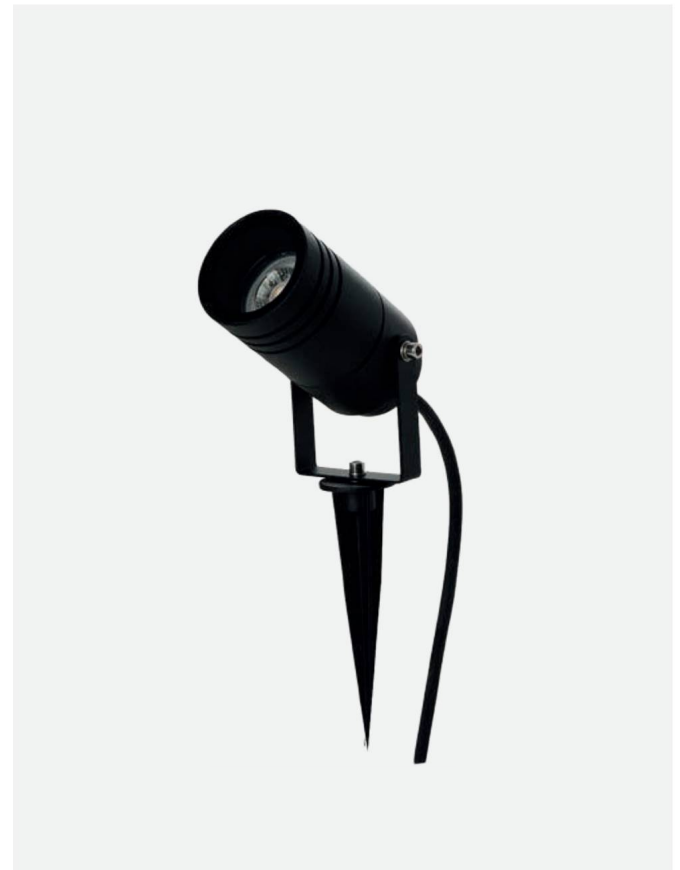

### TRAST 1 IP54 BK

Name	TraST 1 IP54 BK
Power	35W
Light source	1 x GU10
IP	IP54
Material	aluminium / pvc
Voltage	230V

Colour / new index no.

- black      AZ5861

### TRAST 2 IP54 BK

Name	TraST 2 IP54 BK
Power	35W
Light source	1 x GU10
IP	IP54
Material	aluminium / pvc
Voltage	230V

Colour / new index no.

- black      AZ5862