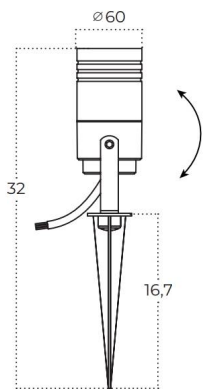

### TRAST 1 IP54 BK

Name	TraST 1 IP54 BK
Power	35W
Light source	1 x GU10
IP	IP54
Material	aluminium / pvc
Voltage	230V

Colour / new index no.

- black      AZ5861

### TRAST 2 IP54 BK

Name	TraST 2 IP54 BK
Power	35W
Light source	1 x GU10
IP	IP54
Material	aluminium / pvc
Voltage	230V

Colour / new index no.

- black      AZ5862