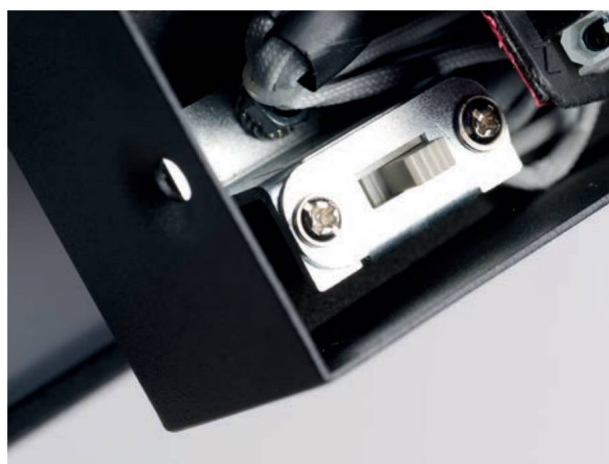

## ARNO IP44 CCT Switch BK

Arno IP44 CCT Switch BK  
AZ5887

Arno IP44 CCT Switch CH  
AZ5888

Arno IP44 CCT Switch WH  
AZ5889

### Technical information

	AZ5887	AZ5888	AZ5889
Code	AZ5887	AZ5888	AZ5889
Color	● sand black	● chrome	○ sand white
Material	aluminium / pvc	aluminium / pvc	aluminium / pvc
Light source	2 x LED integrated	2 x LED integrated	2 x LED integrated
Power	12W	12W	12W
Others	Type of control: CCT SWITCH	Type of control: CCT SWITCH	Type of control: CCT SWITCH