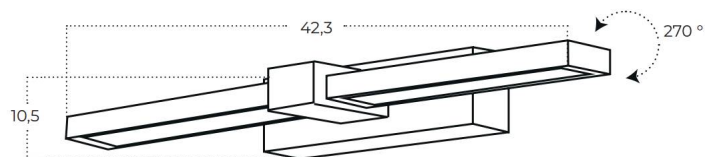

## ARNO IP44 CCT Switch BK

Arno IP44 CCT Switch BK  
AZ5887

Arno IP44 CCT Switch CH  
AZ5888

Arno IP44 CCT Switch WH  
AZ5889

### Technical information

	AZ5887	AZ5888	AZ5889
Code	AZ5887	AZ5888	AZ5889
Color	● sand black	● chrome	○ sand white
Material	aluminium / pvc	aluminium / pvc	aluminium / pvc
Light source	2 x LED integrated	2 x LED integrated	2 x LED integrated
Power	12W	12W	12W
Others	Type of control: CCT SWITCH	Type of control: CCT SWITCH	Type of control: CCT SWITCH