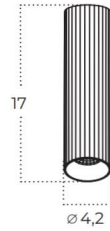

### WIKING 12W CCT SWITCH

Technical specification

Name	WIKING 12W CCT SWITCH
IP	IP20
Material	aluminium
Light source	1 x LED INTEGRATED
Power	12W
Kelvins	3000/4000/6000K
Lumens	960lm

Colour / new index no.

### WIKING 18W CCT SWITCH

Technical specification

Name	WIKING 18W CCT SWITCH
IP	IP20
Material	aluminium
Light source	1 x LED INTEGRATED
Power	15W
Kelvins	3000/4000/6000K
Lumens	1440lm

Colour / new index no.