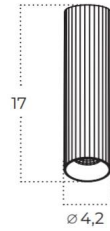

WIKING 12W CCT SWITCH

Technical specification

Name	WIKING 12W CCT SWITCH
IP	IP20
Material	aluminium
Light source	1 x LED INTEGRATED
Power	12W
Kelvins	3000/4000/6000K
Lumens	960lm

Colour / new index no.

- matt black [AZ5970](#)
- matt white [AZ5971](#)
- gold [AZ5972](#)

WIKING 18W CCT SWITCH

Technical specification

Name	WIKING 18W CCT SWITCH
IP	IP20
Material	aluminium
Light source	1 x LED INTEGRATED
Power	15W
Kelvins	3000/4000/6000K
Lumens	1440lm

Colour / new index no.

- matt black [AZ5973](#)
- matt white [AZ5974](#)
- gold [AZ5975](#)