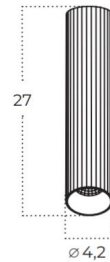

WIKING 12W CCT SWITCH

Technical specification

Name	WIKING 12W CCT SWITCH
IP	IP20
Material	aluminium
Light source	1 x LED INTEGRATED
Power	12W
Kelvins	3000/4000/6000K
Lumens	960lm

Colour / new index no.

- matt black [AZ5970](#)
- matt white [AZ5971](#)
- gold [AZ5972](#)

WIKING 18W CCT SWITCH

Technical specification

Name	WIKING 18W CCT SWITCH
IP	IP20
Material	aluminium
Light source	1 x LED INTEGRATED
Power	15W
Kelvins	3000/4000/6000K
Lumens	1440lm

Colour / new index no.

- matt black [AZ5973](#)
- matt white [AZ5974](#)
- gold [AZ5975](#)