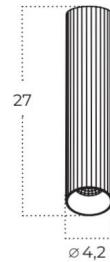

### WIKING 12W CCT SWITCH

Technical specification

Name	WIKING 12W CCT SWITCH
IP	IP20
Material	aluminium
Light source	1 x LED INTEGRATED
Power	12W
Kelvins	3000/4000/6000K
Lumens	960lm

Colour / new index no.

### WIKING 18W CCT SWITCH

Technical specification

Name	WIKING 18W CCT SWITCH
IP	IP20
Material	aluminium
Light source	1 x LED INTEGRATED
Power	15W
Kelvins	3000/4000/6000K
Lumens	1440lm

Colour / new index no.