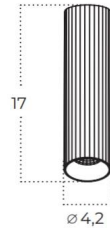

### WIKING 12W CCT SWITCH

Technical specification

Name	WIKING 12W CCT SWITCH
IP	IP20
Material	aluminium
Light source	1 x LED INTEGRATED
Power	12W
Kelvins	3000/4000/6000K
Lumens	960lm

Colour / new index no.

### WIKING 18W CCT SWITCH

Technical specification

Name	WIKING 18W CCT SWITCH
IP	IP20
Material	aluminium
Light source	1 x LED INTEGRATED
Power	15W
Kelvins	3000/4000/6000K
Lumens	1440lm

Colour / new index no.