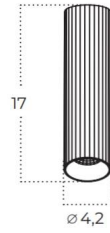

WIKING 12W CCT SWITCH

Technical specification

Name	WIKING 12W CCT SWITCH
IP	IP20
Material	aluminium
Light source	1 x LED INTEGRATED
Power	12W
Kelvins	3000/4000/6000K
Lumens	960lm

Colour / new index no.

- matt black [AZ5970](#)
- matt white [AZ5971](#)
- gold [AZ5972](#)

WIKING 18W CCT SWITCH

Technical specification

Name	WIKING 18W CCT SWITCH
IP	IP20
Material	aluminium
Light source	1 x LED INTEGRATED
Power	15W
Kelvins	3000/4000/6000K
Lumens	1440lm

Colour / new index no.

- matt black [AZ5973](#)
- matt white [AZ5974](#)
- gold [AZ5975](#)