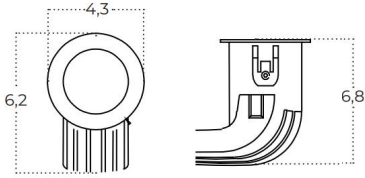

TORK 9W

Technical specification

Name	TORK 9W CCT SWITCH WH/BK
IP	IP20
Material	aluminium
Light source	1 x LED INTEGRATED
Power	9W
Kelvins	3000 / 4000K
Lumens	720lm
CCT	2-STEP
Dimmable	YES

Colour / new index no.

● white/black **AZ6086**

TORK 12W

Technical specification

Name	TORK 12W CCT SWITCH WH/BK
IP	IP20
Material	aluminium
Light source	1 x LED INTEGRATED
Power	12W
Kelvins	3000 / 4000K
CCT	2-STEP
Dimmable	YES

Colour / new index no.