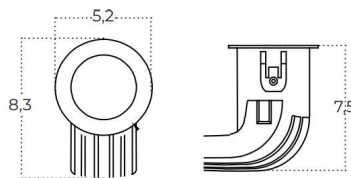

TORK 9W

Technical specification

Name	TORK 9W CCT SWITCH WH/BK
IP	IP20
Material	aluminium
Light source	1 x LED INTEGRATED
Power	9W
Kelvins	3000 / 4000K
Lumens	720lm
CCT	2-STEP
Dimmable	YES

Colour / new index no.

● white/black **AZ6086**

TORK 12W

Technical specification

Name	TORK 12W CCT SWITCH WH/BK
IP	IP20
Material	aluminium
Light source	1 x LED INTEGRATED
Power	12W
Kelvins	3000 / 4000K
CCT	2-STEP
Dimmable	YES

Colour / new index no.