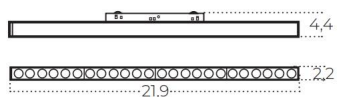

### ALFA KIRA TRACK MAGNETIC 2LINE 12W CCT SWITCH DIM BK

Name	Alfa Kira Track Magnetic 2line 12W CCT Switch DIM Bk
Power	12W
Light source	1 x LED integrated
Kelvins	3000 / 4000 / 6000K
Beam angle	120°
IP	IP20
Material	aluminium / PVC
Voltage	48V
Type of control	CCT switch+DIMMER

### ALFA KIRA TRACK MAGNETIC 2LINE 24W CCT SWITCH DIM BK

Name	Alfa Kira Track Magnetic 2line 24W CCT Switch DIM Bk
Power	24W
Light source	1 x LED integrated
Kelvins	3000 / 4000 / 6000K
Beam angle	120°
IP	IP20
Material	aluminium / PVC
Voltage	48V
Type of control	CCT switch+DIMMER