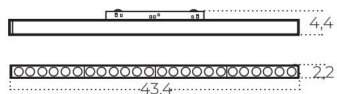

### ALFA KIRA TRACK MAGNETIC 2LINE 12W CCT SWITCH DIM BK

Name	Alfa Kira Track Magnetic 2line 12W CCT Switch DIM Bk
Power	12W
Light source	1 x LED integrated
Kelvins	3000 / 4000 / 6000K
Beam angle	120°
IP	IP20
Material	aluminium / PVC
Voltage	48V
Type of control	CCT switch+DIMMER

### ALFA KIRA TRACK MAGNETIC 2LINE 24W CCT SWITCH DIM BK

Name	Alfa Kira Track Magnetic 2line 24W CCT Switch DIM Bk
Power	24W
Light source	1 x LED integrated
Kelvins	3000 / 4000 / 6000K
Beam angle	120°
IP	IP20
Material	aluminium / PVC
Voltage	48V
Type of control	CCT switch+DIMMER