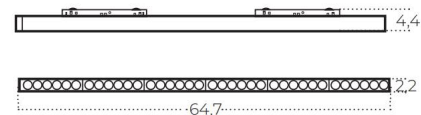

ALFA KIRA TRACK MAGNETIC 2LINE 36W CCT SWITCH DIM BK

Name	Alfa Kira Track Magnetic 2line 36W CCT Switch DIM Bk
Power	36W
Light source	1 x LED integrated
Kelvins	3000 / 4000 / 6000K
Beam angle	120°
IP	IP20
Material	aluminium / PVC
Voltage	48V
Type of control	CCT switch+DIMMER

Technical specification

Colour / new index no.

- black AZ6242

ALFA KIRA TRACK MAGNETIC 2LINE 48W CCT SWITCH DIM BK

Name	Alfa Kira Track Magnetic 2line 48W CCT Switch DIM Bk
Power	48W
Light source	1 x LED integrated
Kelvins	3000 / 4000 / 6000K
Beam angle	120°
IP	IP20
Material	aluminium / PVC
Voltage	48V
Type of control	CCT switch+DIMMER