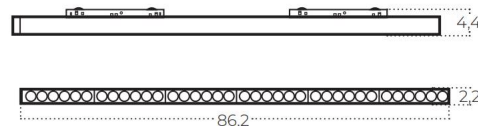

ALFA KIRA TRACK MAGNETIC 2LINE 36W CCT SWITCH DIM BK

Name	Alfa Kira Track Magnetic 2line 36W CCT Switch DIM Bk
Power	36W
Light source	1 x LED integrated
Kelvins	3000 / 4000 / 6000K
Beam angle	120°
IP	IP20
Material	aluminium / PVC
Voltage	48V
Type of control	CCT switch+DIMMER

Technical specification

Colour / new index no.

- black AZ6242

ALFA KIRA TRACK MAGNETIC 2LINE 48W CCT SWITCH DIM BK

Name	Alfa Kira Track Magnetic 2line 48W CCT Switch DIM Bk
Power	48W
Light source	1 x LED integrated
Kelvins	3000 / 4000 / 6000K
Beam angle	120°
IP	IP20
Material	aluminium / PVC
Voltage	48V
Type of control	CCT switch+DIMMER