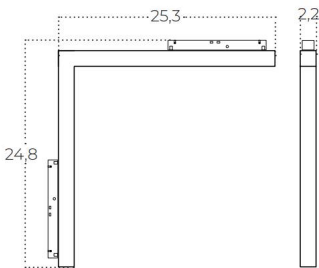

ALFA SAGA TRACK MAGNETIC 2LINE CORNER A 24W CCT SWITCH DIM BK

Name	Alfa Saga Track Magnetic 2line Corner A 24W CCT Switch DIM Bk
Power	24W
Light source	1 x LED integrated
Kelvins	3000 / 4000 / 6000K
Beam angle	120°
IP	IP20
Material	aluminium / PVC
Voltage	48V
Type of control	CCT switch+DIMMER + PHASE switch

Technical specification

Colour / new index no.

- black AZ6244

ALFA SAGA TRACK MAGNETIC 2LINE CORNER B 24W CCT SWITCH DIM BK

Name	Alfa Saga Track Magnetic 2line Corner B 24W CCT Switch DIM Bk
Power	24W
Light source	1 x LED integrated
Kelvins	3000 / 4000 / 6000K
Beam angle	120°
IP	IP20
Material	aluminium / PVC
Voltage	48V
Type of control	CCT switch+DIMMER + PHASE switch