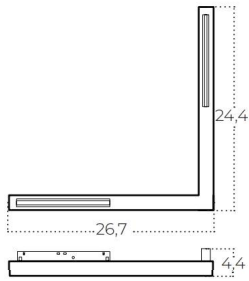

ALFA SAGA TRACK MAGNETIC 2LINE CORNER A 24W CCT SWITCH DIM BK

Name	Alfa Saga Track Magnetic 2line Corner A 24W CCT Switch DIM Bk
Power	24W
Light source	1 x LED integrated
Kelvins	3000 / 4000 / 6000K
Beam angle	120°
IP	IP20
Material	aluminium / PVC
Voltage	48V
Type of control	CCT switch+DIMMER + PHASE switch

Technical specification

Colour / new index no.

- black AZ6244

ALFA SAGA TRACK MAGNETIC 2LINE CORNER B 24W CCT SWITCH DIM BK

Name	Alfa Saga Track Magnetic 2line Corner B 24W CCT Switch DIM Bk
Power	24W
Light source	1 x LED integrated
Kelvins	3000 / 4000 / 6000K
Beam angle	120°
IP	IP20
Material	aluminium / PVC
Voltage	48V
Type of control	CCT switch+DIMMER + PHASE switch

Technical specification

Colour / new index no.

- black AZ6245