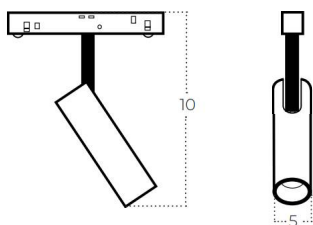

ALFA KIRA TRACK MAGNETIC 2LINE 36W CCT SWITCH DIM BK

Name	Alfa Kira Track Magnetic 2line 24W CCT Switch DIM Bk
Power	24W
Light source	1 x LED integrated
Kelvins	3000 / 4000 / 6000K
Beam angle	24° / 36°
IP	IP20
Material	aluminium / PVC
Voltage	48V
Type of control	CCT switch+DIMMER

Technical specification

Colour / new index no.

- black AZ6248

ALFA NIKO TRACK MAGNETIC 2LINE 7W CCT SWITCH DIM BK

Name	Alfa Niko Track Magnetic 2line 7W CCT Switch DIM Bk
Power	7W
Light source	1 x LED integrated
Kelvins	3000 / 4000 / 6000K
Beam angle	24°/ 38°
IP	IP20
Material	aluminium / PVC
Voltage	48V
Type of control	CCT switch+DIMMER