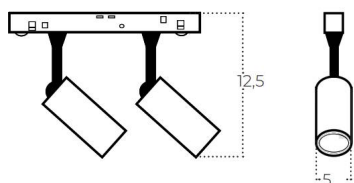

ALFA NIKO 2 TRACK MAGNETIC 2LINE 2X7W CCT SWITCH DIM BK

Name	Alfa Niko 2 Track Magnetic 2line 2x7W CCT Switch DIM Bk
Power	2 x 7W
Light source	2 x LED integrated
Kelvins	3000 / 4000 / 6000K
Beam angle	24°
IP	IP20
Material	aluminium / PVC
Voltage	48V
Type of control	CCT switch+DIMMER

Technical specification

Colour / new index no.

- black AZ6252

ALFA NIKO 2 TRACK MAGNETIC 2LINE 2X12W CCT SWITCH DIM BK

Name	Alfa Niko 2 Track Magnetic 2line 2x12W CCT Switch DIM Bk
Power	2 x 12W
Light source	2 x LED integrated
Kelvins	3000 / 4000 / 6000K
Beam angle	24°
IP	IP20
Material	aluminium / PVC
Voltage	48V
Type of control	CCT switch+DIMMER