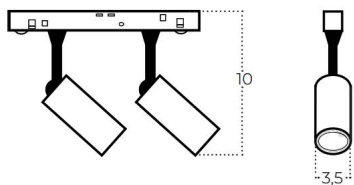

ALFA NIKO 2 TRACK MAGNETIC 2LINE 2X7W CCT SWITCH DIM BK

Name	Alfa Niko 2 Track Magnetic 2line 2x7W CCT Switch DIM Bk
Power	2 x 7W
Light source	2 x LED integrated
Kelvins	3000 / 4000 / 6000K
Beam angle	24°
IP	IP20
Material	aluminium / PVC
Voltage	48V
Type of control	CCT switch+DIMMER

Technical specification

Colour / new index no.

- black AZ6252

ALFA NIKO 2 TRACK MAGNETIC 2LINE 2X12W CCT SWITCH DIM BK

Name	Alfa Niko 2 Track Magnetic 2line 2x12W CCT Switch DIM Bk
Power	2 x 12W
Light source	2 x LED integrated
Kelvins	3000 / 4000 / 6000K
Beam angle	24°
IP	IP20
Material	aluminium / PVC
Voltage	48V
Type of control	CCT switch+DIMMER