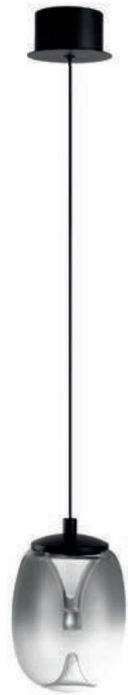

Pamela 11 SMOKY

Pamela 11 SMOKY
AZ6267

Technical information

Code	AZ6267
Color	● sand black / smoky
Material	aluminium / glass
Light source	1 x LED integrated
Power	5W