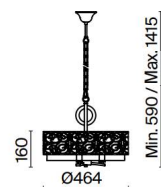

# Venera

BS

**EN** Metal fittings, color – brass. Lampshade – cotton on PVC. Wall dome lamp – white glass. Decorative elements – metal ring with perforated ornament. Ceiling model with diffuser. Height of pendant lamps is adjustable.

1

2

3

1 ■ **H260-05-N**

⚡ 5 × E27 60W  
IP 20

2 ■ **H260-03-N**

⚡ 3 × E14 40W  
IP 20

3 ■ **H260-02-N**

⚡ 2 × E14 40W  
IP 20

H260-03-N