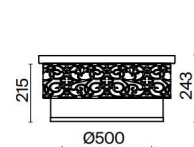

3

1 ■ **H260-05-N**

⚡ 5 × E27 60W
IP 20