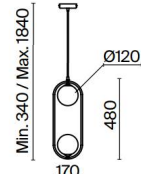

3 ■ **MOD013PL-02B**
□ **MOD013PL-02W**
■ **MOD013PL-02BS1**

⚡ 2 × G9 25 W
IP 20

MOD013PL-06BS1