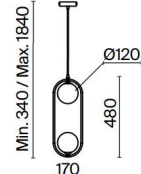

3 ■ **MOD013PL-02B**
□ **MOD013PL-02W**
■ **MOD013PL-02BS1**

⚡ 2 × G9 25 W
IP 20

MOD013PL-06BS1