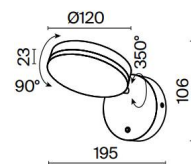

LED 6W 450lm
t° 3000K >80Ra 120°
IP 20

6 ■ MOD070TL-L8B3K