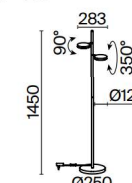

5 ■ MOD070WL-L8B3K

LED 6W 450lm
t° 3000K >80Ra 120°
IP 20

6 ■ MOD070TL-L8B3K

LED 6W 450lm
t° 3000K >80Ra 120°
IP 20

7 ■ MOD070FL-L12B3K

LED 12W 1000lm
t° 3000K >80Ra 120°
IP 20

8 ■ MOD070PL-L18B3K

LED 18W 1100lm
t° 3000K >80Ra 120°
IP 20