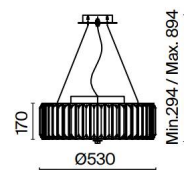

2

1 **MOD080CL-08CH**

8 x E27 60 W
IP 20

2 **MOD080CL-06CH**