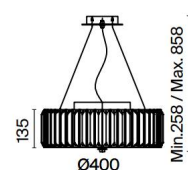

6 x E27 60 W
IP 20

MOD080CL-08CH