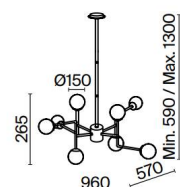

# Erich

G N BS

**EN** Metal fittings, shades – nickel, brass. Dome lamps – blown glass of white color. Wide range. The floor and table lamps have a dome lamp with adjustable position. Adjustable height.

1

2

3

1 **MOD221-PL-12-G**  
**MOD221-PL-12-N**

⚡ 12 x E14 40W  
IP 20

2 **MOD221-PL-08-G**  
**MOD221-PL-08-N**

⚡ 8 x E14 40W  
IP 20

3 **MOD221PL-03BS**  
**MOD221PL-03N**