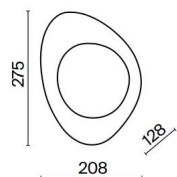

MOD306WL-01C

MOD306WL-01G