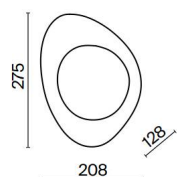

MOD306WL-01C

MOD306WL-01G