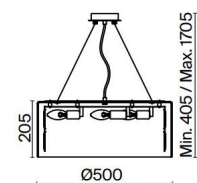

2

1 ■ **MOD313PL-06G**

⚡ 6 × E14 60 W
IP 20

2 ■ **MOD313PL-04G**