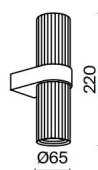

MOD326WL-02B