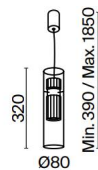

MOD326WL-02B