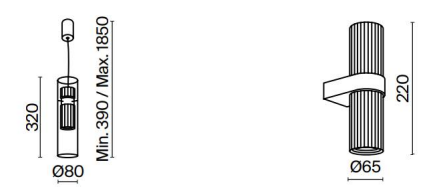

1	□ MOD326PL-01W ■ MOD326PL-01B ■ MOD326PL-01MG	2	□ MOD326WL-02W ■ MOD326WL-02B ■ MOD326WL-02MG
	💡 1 × GU10 50 W IP 20		💡 2 × GU10 50 W IP 20

MOD326WL-02B