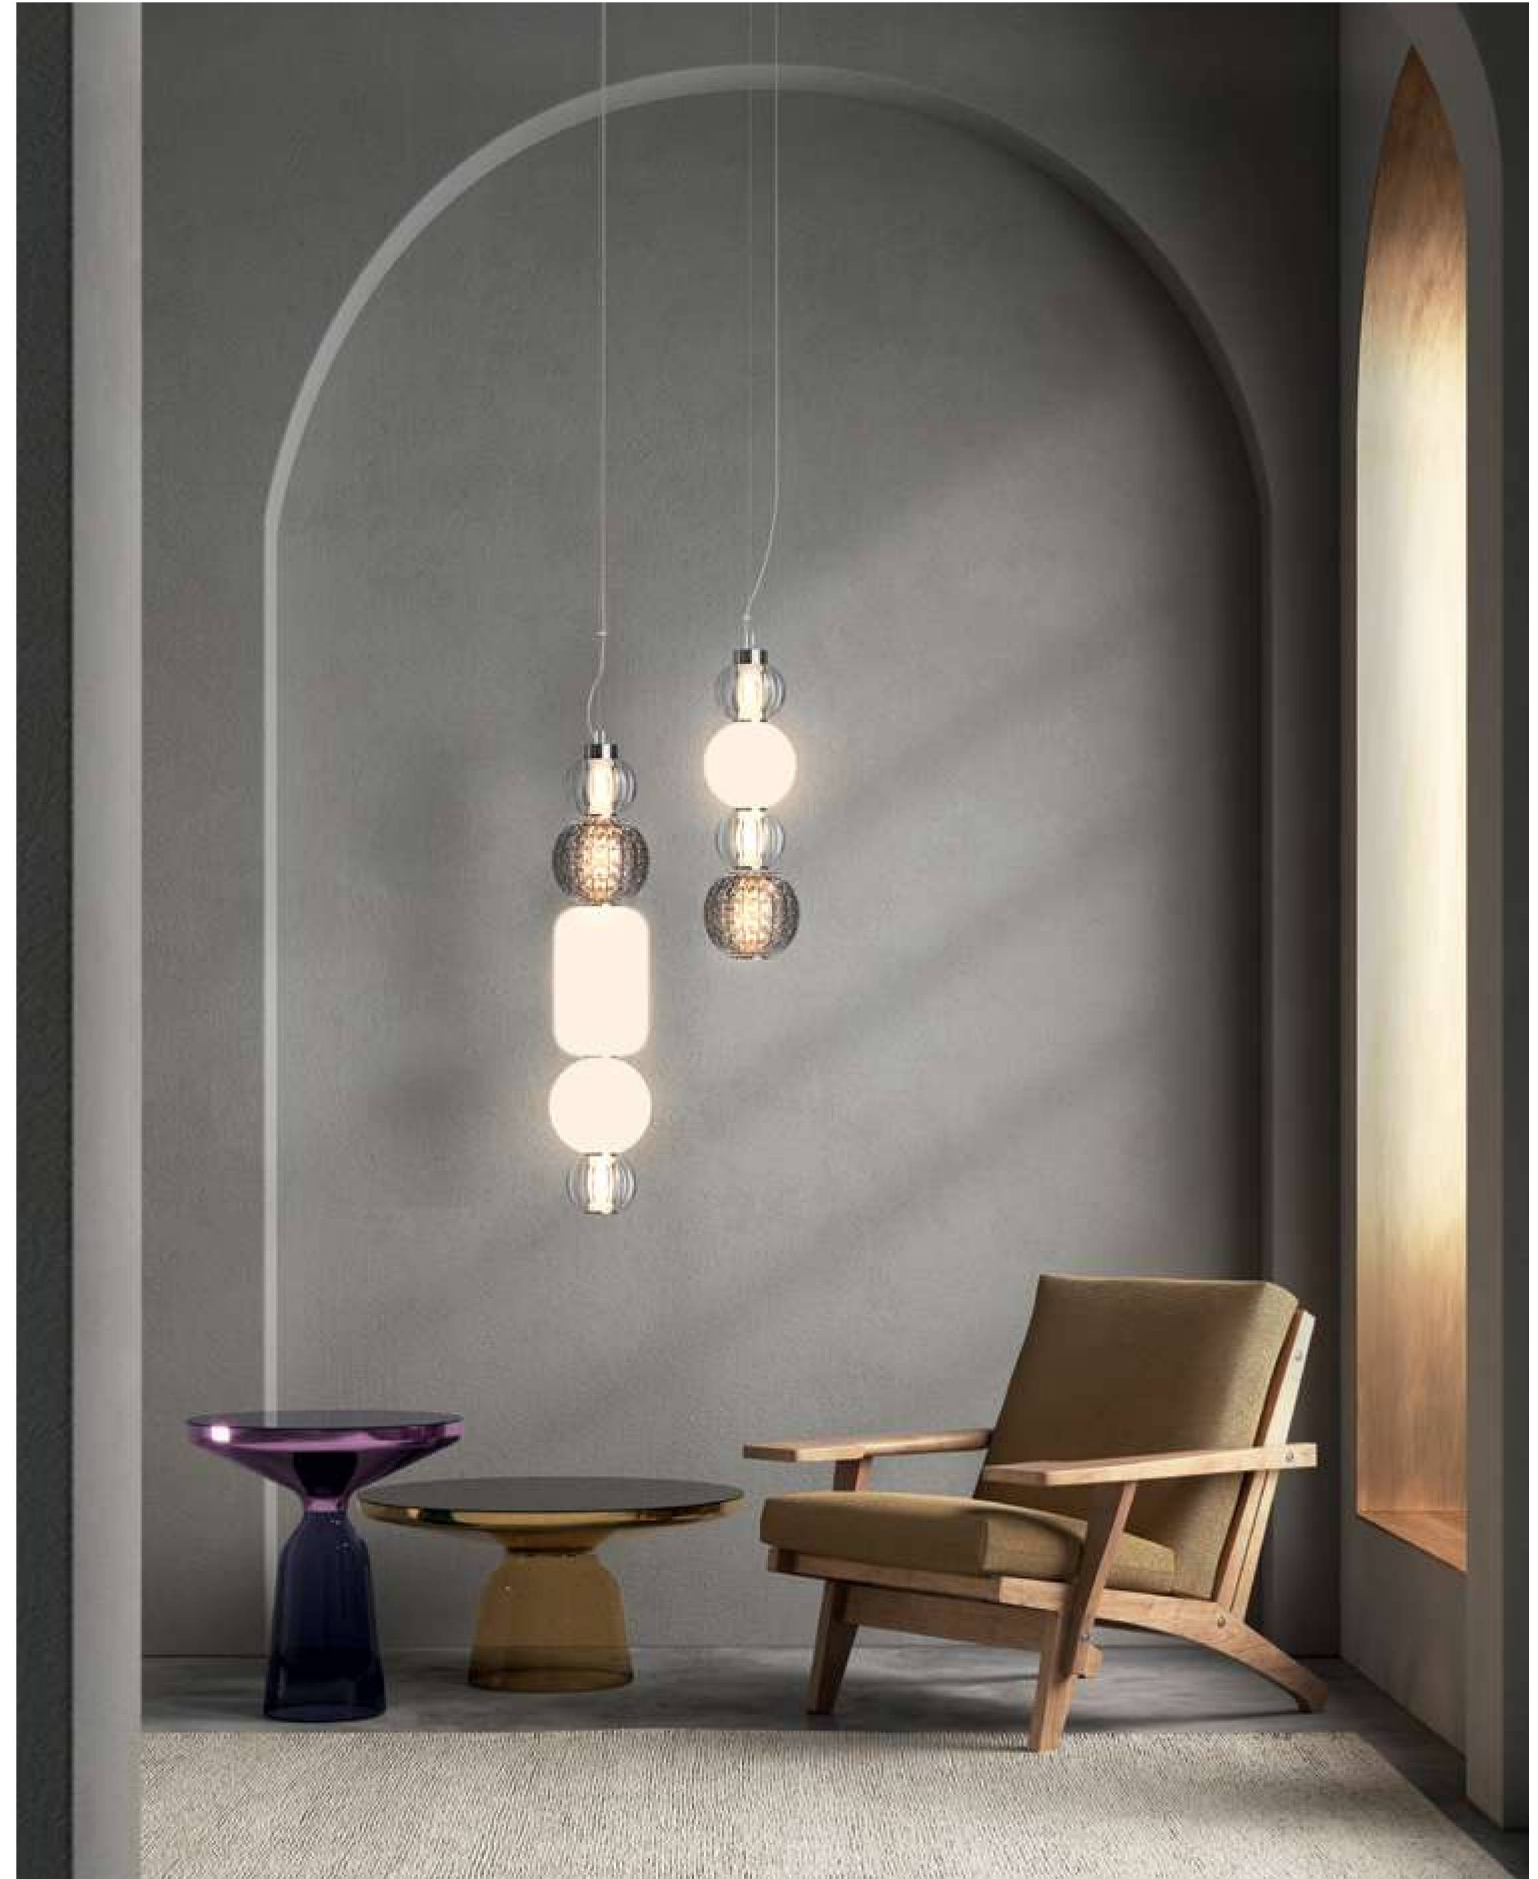

# Collar

5

6

5 ■ P069PL-L17CH3K

LED 17W 950lm  
 t° 3000K >80Ra 360°  
 IP 20

6 ■ P069PL-L35CH3K1

LED 35W 1600lm  
 t° 3000K >80Ra 360°  
 IP 20

P069PL-L35CH3K1