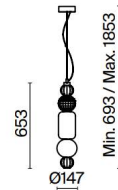

# Collar

5

6

5 ■ P069PL-L17CH3K

LED 17W 950lm  
 t° 3000K >80Ra 360°  
 IP 20

6 ■ P069PL-L35CH3K1

LED 35W 1600lm  
 t° 3000K >80Ra 360°  
 IP 20

P069PL-L35CH3K1