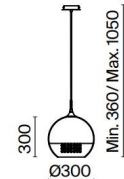

Fermi

G N

IP20

EN Metal fittings in two colors: nickel and gold. Part of dome lamps is made of metal to match the fittings, the other part – of transparent glass. Decorative pendants inside dome lamps. Adjustable height.

1

2

3

1 **P140-PL-170-5-G**
P140-PL-170-5-N

⊙ 5 × E27 60 W
IP 20

2 **P140-PL-170-1-G**
P140-PL-170-1-N

⊙ 1 × E27 60 W
IP 20

3 **P140-PL-110-1-G**
P140-PL-110-1-N