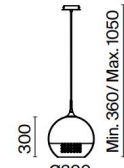

P140-PL-170-5-G