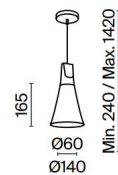

Bicones

W GR
WD WD

IP20 

EN Fittings and dome lamp of metal in two colors: white and grey. Beech decorative element. The wood is covered with transparent lacquer. Contemporary Scandinavian aesthetics. Adjustable height.

1 

2 

1  **P359-PL-01-W**
 **P359-PL-220-C**

💡 1 x E27 60 W
 IP 20

2  **P359-PL-140-W**
 **P359-PL-140-C**

💡 1 x E27 60 W
 IP 20

P359-PL-01-W

P359-PL-140-W