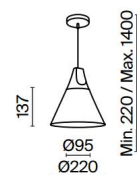

Bicones

W GR
WD WD

IP20

EN Fittings and dome lamp of metal in two colors: white and grey. Beech decorative element. The wood is covered with transparent lacquer. Contemporary Scandinavian aesthetics. Adjustable height.

DE Beschläge und Lampenschirm aus Metall in zwei Farbtönen: Weiß und Grau. Dekoratives Element aus Buche. Das Holz ist mit farblosem Lack beschichtet. Aktuelle skandinavische Ästhetik. Einstellbare Höhe.

IT Armatura e plafoniera in metallo in due tonalità: bianco e grigio. Elemento decorativo in faggio. Il legno è rivestito di lacca incolore. Estetica scandinava contemporanea. Altezza regolabile.

FR Armature et globe en métal en deux teintes : blanc et gris. Élément décoratif en hêtre. Bois recouvert d'un vernis incolore. Esthétique scandinave en vogue. Hauteur réglable.

1 **P359-PL-01-W**
P359-PL-220-C

💡 1 x E27 60 W
IP 20

2 **P359-PL-140-W**
P359-PL-140-C

💡 1 x E27 60 W
IP 20