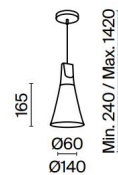

Bicones

EN Fittings and dome lamp of metal in two colors: white and grey. Beech decorative element. The wood is covered with transparent lacquer. Contemporary Scandinavian aesthetics. Adjustable height.

1

2

1 **P359-PL-01-W**
P359-PL-220-C

1 x E27 60 W
 IP 20

2 **P359-PL-140-W**
P359-PL-140-C

1 x E27 60 W
 IP 20

P359-PL-01-W

P359-PL-140-W