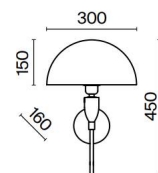

2

1 **Z034WL-01CH**
Z034WL-01BS

1 × E27 60 W
IP 20