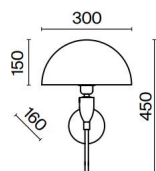

2

1 **Z034WL-01CH**
Z034WL-01BS

1 × E27 60 W
IP 20