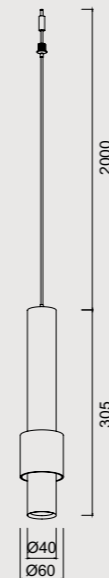

9328 Blanco-White
LED 6W 3000K 700lm

9329 Negro-Black
LED 6W 3000K 700lm

9330 Camel-Camel
LED 6W 3000K 700lm

9331 Oro-Gold
LED 6W 3000K 700lm

9341 Blanco-White
LED 5,5W 3000K 460lm

9342 Negro+Oro-Black+Gold
LED 5,5W 3000K 460lm