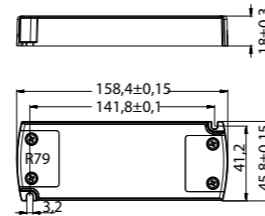

9400-36W 4-5L