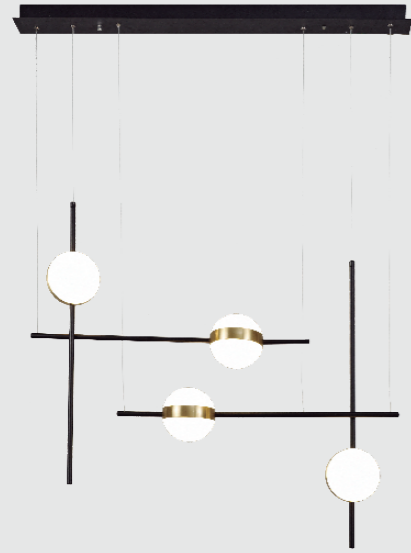

CUBA

7160 Oro/Negro-Gold/Black
LED 32W 3000K 2400lm