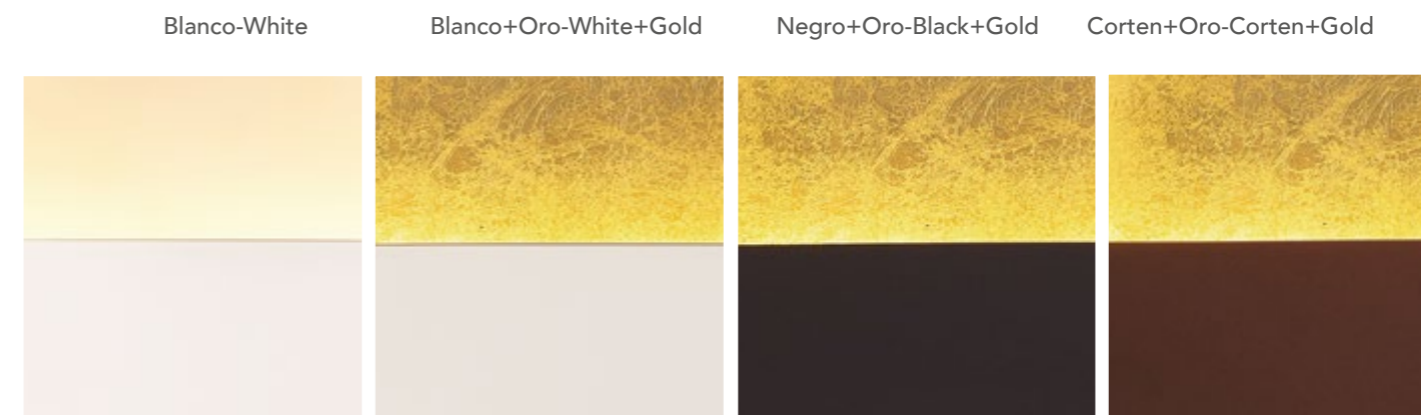

DALIA

REFERENCE	K	LED WATT	LUMENS	FINISH	SIZES	MOTION-ROTATE
8110	3000K	12W	840lm	Blanco-White	140 x 140	
8111	3000K	12W	840lm	Blanco+Oro-White+Gold	140 x 140	
8112	3000K	12W	840lm	Negro+Oro-Black+Gold	140 x 140	
8113	3000K	12W	840lm	Corten+Oro-Corten+Gold	140 x 140	
8114	3000K	18W	1260lm	Blanco-White	180 x 180	
8115	3000K	18W	1260lm	Blanco+Oro-White+Gold	180 x 180	
8116	3000K	18W	1260lm	Negro+Oro-Black+Gold	180 x 180	
8117	3000K	18W	1260lm	Corten+Oro-Corten+Gold	180 x 180	
8118	3000K	24W	1680lm	Blanco-White	220 x 220	
8119	3000K	24W	1680lm	Blanco+Oro-White+Gold	220 x 220	
8120	3000K	24W	1680lm	Negro+Oro-Black+Gold	220 x 220	
8121	3000K	24W	1680lm	Corten+Oro-Corten+Gold	220 x 220	
8143	3000K	40W	2800lm	Blanco-White	400 x 400	
8144	3000K	40W	2800lm	Blanco+Oro-White+Gold	400 x 400	
8145	3000K	40W	2800lm	Negro+Oro-Black+Gold	400 x 400	
8146	3000K	40W	2800lm	Corten+Oro-Corten+Gold	400 x 400