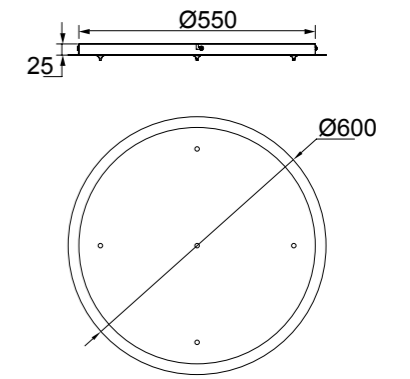

FLORÓN TECHO 5L - CEILING CUP 5L

- **8262**
  Blanco-White
- **8272**
  Cromo-Chrome
- **8267**
  Oro-Gold
- **8516**
  Negro-Black