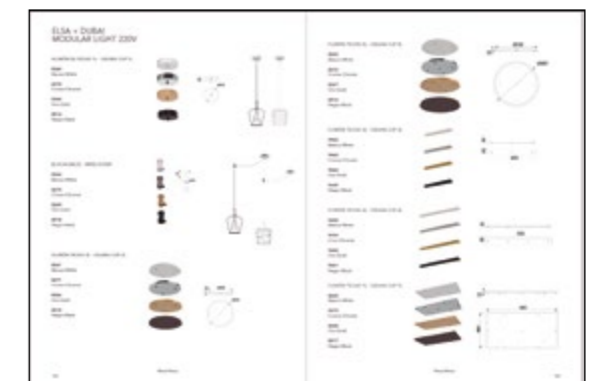

Base-Plate pág 484-486

Hierro+Cristal/ Iron+Crystal GX53 máx. 12W LED (no incl) 100-240V~ 50/60Hz Cable: Negro/1,5m