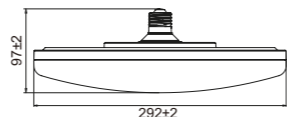

Tela/Acero-Fabric/Steel 100-240V~ 50/60Hz