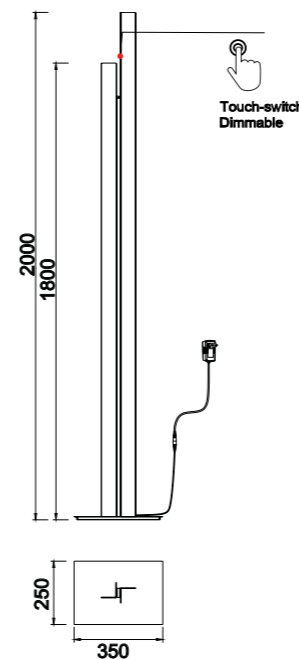

MANHATTAN **NEW**

9188 Blanco-White
LED 48W 3000K 5900lm

9193 Negro-Black
LED 48W 3000K 5900lm

9198 Oro rosa-Rose gold
LED 48W 3000K 5900lm

9203 Latón-Brass
LED 48W 3000K 5900lm

Aluminio-metal-acrílico Aluminum-metal-acrylic 220-240V~ 50/60Hz CRI≥ 80 Color /Longitud cable: Negro/1,8m

220-240V~ 50/60Hz CRI≥ 80 Registered N° 015094528-0003