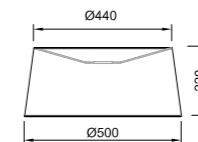

E27 1x 30W LED
bombilla incluida - bulb included

R09295 Incluido/Included
CCT 2700K-3200K-4000K

Tela/Acero-Fabric/Steel 100-240V~ 50/60Hz

Ref
9446 + 9447

Ref
9446 + 9448

9447
Pantalla/Shade
Crema /Cream

9448
Pantalla/Shade
Gris /Gray