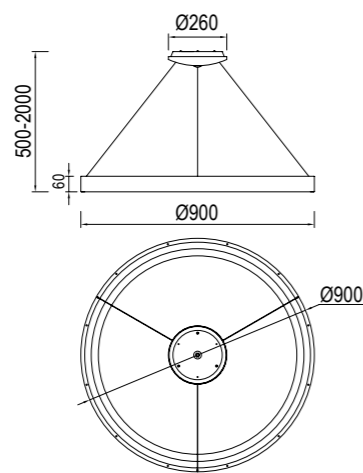

NISEKO II

REF	COLOR	LED	TEMP. COLOR	DIMMABLE	LÚMENESL	ÚMENES 360°	MANDO	APP
8645	Blanco-White	75W	2700K-5000K	▲	5000 lm	9000 lm	R00135(2.4G)	x
8646	Negro-Black	75W	2700K-5000K	▲	5000 lm	9000 lm	R00135(2.4G)	x
8647	Oro-Gold	75W	2700K-5000K	▲	5000 lm	9000 lm	R00135(2.4G)	x
8648	Madera-Wood	75W	2700K-5000K	▲	5000 lm	9000 lm	R00135(2.4G)	x