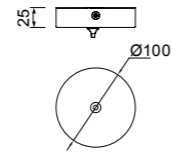

ELSA + DUBAI

MODULAR LIGHT 220V

FLORÓN DE TECHO 1L - CEILING CUP 1L

- **8260**
  Blanco-White
- **8270**
  Cromo-Chrome
- **8265**
  Oro-Gold
- **8514**
  Negro-Black