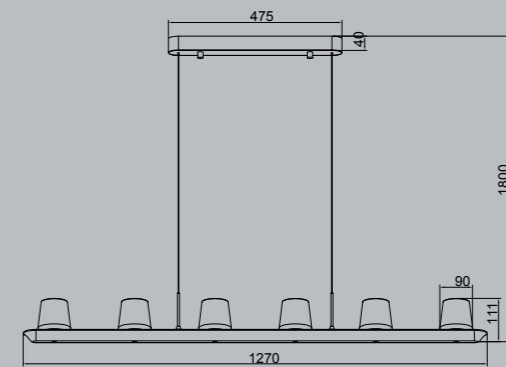

Metal-Cristal/ Metal-Glass 220-240V~50/60Hz CRI≥ 80

9436 Ceniza-Ceniza
LED 62W-3000K- 5000lm
(3-STEP)

Metal-Cristal/ Metal-Glass 220-240V~50/60Hz CRI≥ 80