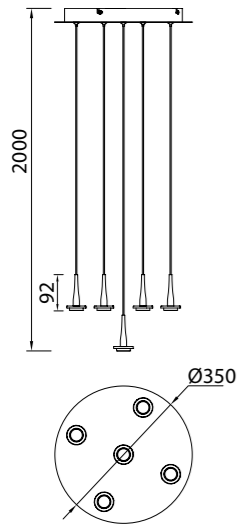

Aluminum/Silicone/Iron/Acrylic 220-240V~50/60Hz CRI≥ 80 Cable: Transparente/2x2m

FUGAZ **NEW**

9552 Negro-Black
LED 7W-3000K-840lm

9551 Oro-Gold
LED 7W-3000K-840lm

ANDRÓMEDA

by Mantra team

ANDRÓMEDA

8932 Oro-Gold
LED 25W-3000K-2500lm