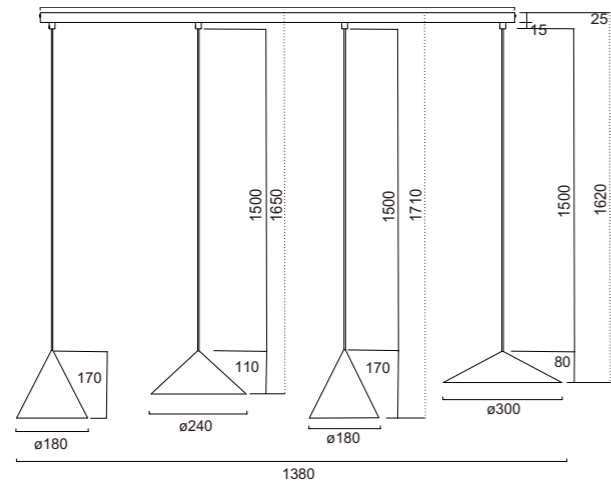

9456 Cobre-Copper
LED 10W-3000K-940lm
Dimmable TRIAC

9457 Negro-Black
LED 10W-3000K-940lm
Dimmable TRIAC

Aluminio/Aluminum 220-240V~50/60Hz CRI≥ 80 Cable: negro/2m

CONO **NEW**

9458 Negro-Black
LED 20W-3000K-1850lm
Dimmable TRIAC