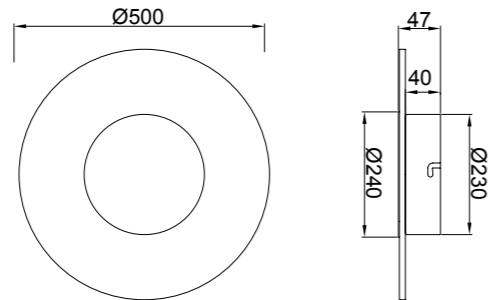

8075 Oro-Gold
LED 30W 3000K 1600lm