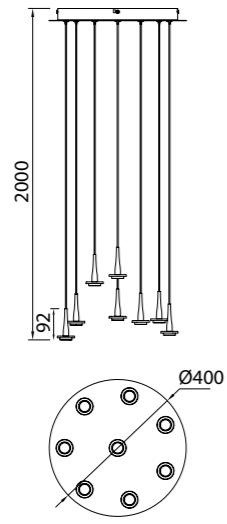

8933 Oro-Gold
LED 40W-3000K-4000lm