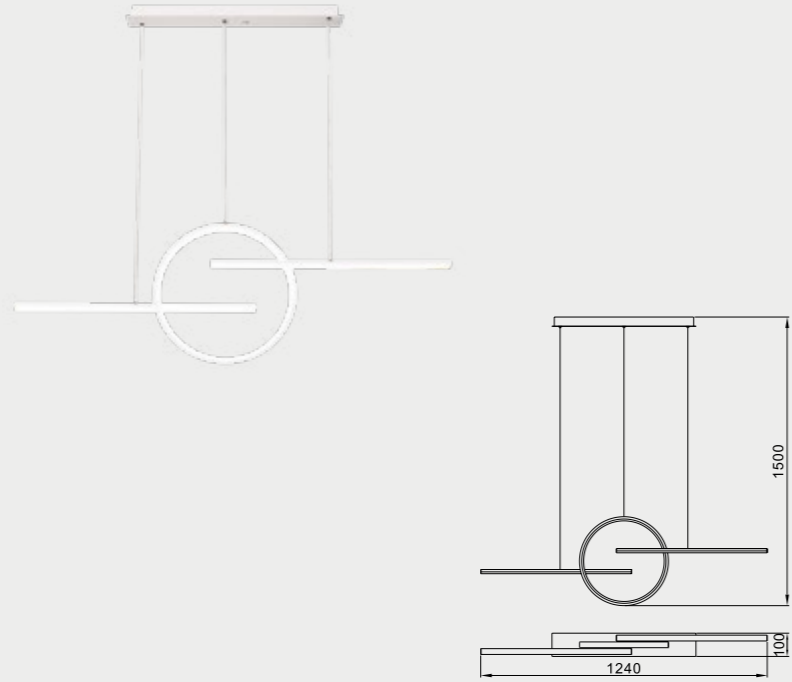

KITESURF

7190 Blanco-White
LED 50W 3000K 4000lm

7140 Negro-Black
LED 50W 3000K 4000lm