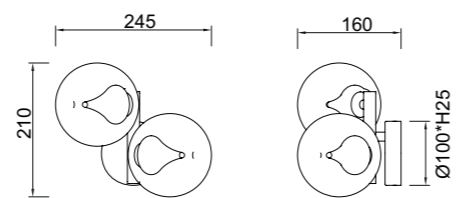

9554 Oro-Gold
LED 12W-3000K-1000lm

Metal/Cristal-Metal-Glass 220-240V~50/60Hz CRI≥ 80