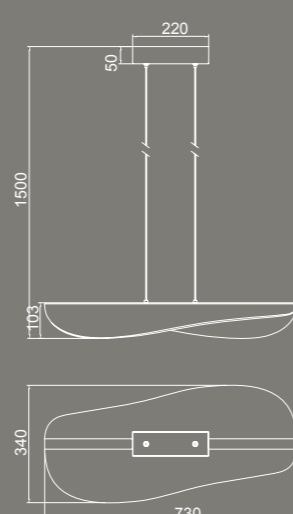

BIANCA

by José Ignacio Ballester

BIANCA

7765 Blanco-White
LED 50W 3000K 3000lm

7766 Blanco-White
LED 40W 3000K 2450lm

8209 Blanco-White Dimmable
LED 50W 3000K 3000lm

8210 Blanco-White Dimmable
LED 40W 3000K 2450lm