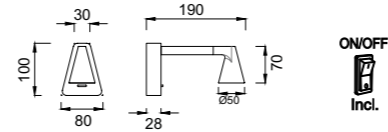

9412 Negro-Black
LED 5W-3000K-450lm