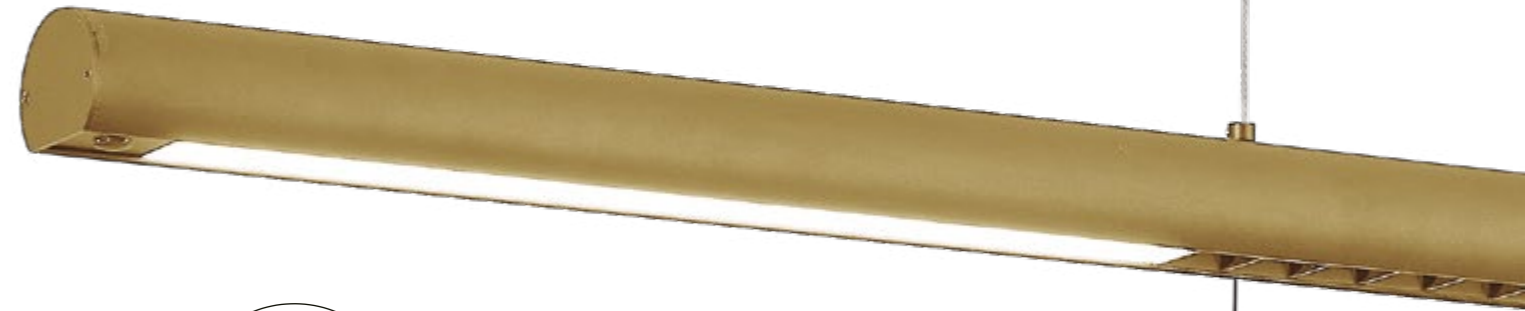

LINEAL

by Mantra team

LINEAL

9034 Blanco-White
LED 24W-3000K-2970lm

9035 Negro-Black
LED 24W-3000K-2970lm

9036 Oro-Gold
LED 24W-3000K-2970lm

Aluminio/Hierro/Acrílico-Aluminum/Iron/Acrylic 220-240V~50/60Hz CRI≥ 80 Cable: Transparente/2x1.5m