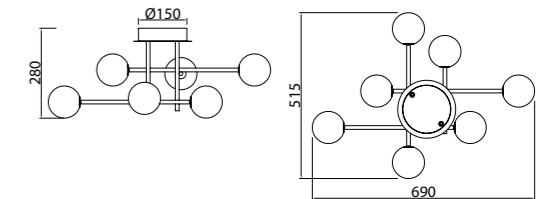

CELLAR

INCLUDED

3
WARRANTY
GARANTIA

IP20

Metal/Cristal-Metal/Glass 220-240V~ 50/60Hz CRI≥ 80 G4 máx. 5W LED Incluido- Registered N° 008435580-0001