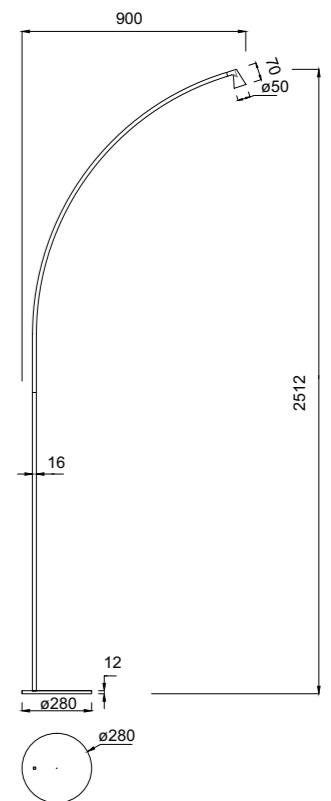

9416 Negro-Black
LED 8W-3000K-620lm

Aluminio-Metal/Aluminum-Iron 220-240V~ 50/60Hz CR_I ≥ 80

Aluminio-Metal/Aluminum-Iron 220-240V~ 50/60Hz CR_I ≥ 80