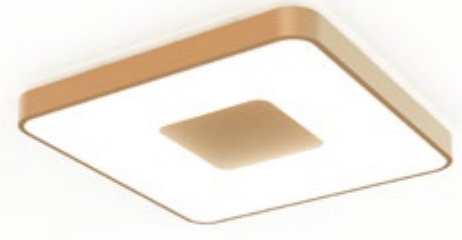

COIN

7916 Blanco-White
LED 100W 2700K-5000K 4900lm

7917 Negro-Black
LED 100W 2700K-5000K 4900lm

7918 Madera-Wood
LED 100W 2700K-5000K 4900lm

7925 Oro-Gold
LED 100W 2700K-5000K 4900lm

7919 Blanco-White
LED 80W 2700K-5000K 3900lm

7920 Negro-Black
LED 80W 2700K-5000K 3900lm

7921 Madera-Wood
LED 80W 2700K-5000K 3900lm

7926 Oro-Gold
LED 80W 2700K-5000K 3900lm

7922 Blanco-White
LED 56W 2700K-5000K 2500lm

7923 Negro-Black
LED 56W 2700K-5000K 2500lm

7924 Madera-Wood
LED 56W 2700K-5000K 2500lm

7927 Oro-Gold
LED 56W 2700K-5000K 2500lm

R00129