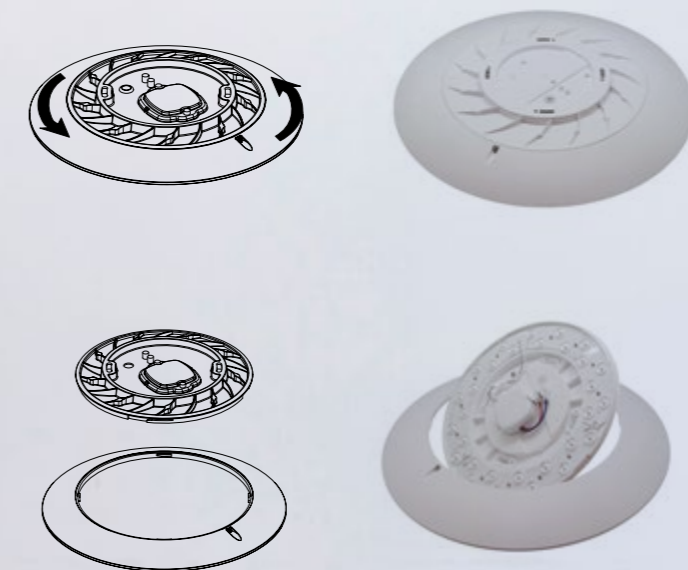

SLIM

7972 Blanco-White
LED 16W 3000K 1300lm

7971 Blanco-White
LED 16W 4000K 1400lm

7970 Blanco-White
LED 16W 5000K 1440lm

7975 Blanco-White
LED 24W 3000K 2050lm

7974 Blanco-White
LED 24W 4000K 2150lm

7973 Blanco-White
LED 24W 5000K 2200lm

7978 Blanco-White
LED 50W 3000K 4150lm

7977 Blanco-White
LED 50W 4000K 4250lm

7976 Blanco-White
LED 50W 5000K 4300lm

Acrílico/Acrylic 220-240V~ 50/60Hz CRI≥ 80

MODO DE USO