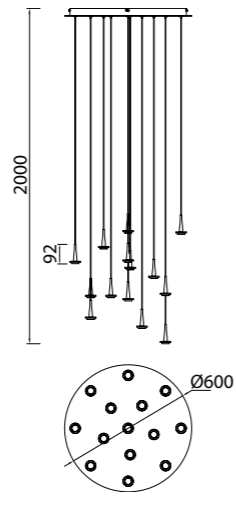

8935 Oro-Gold
LED 70W-3000K-7050lm