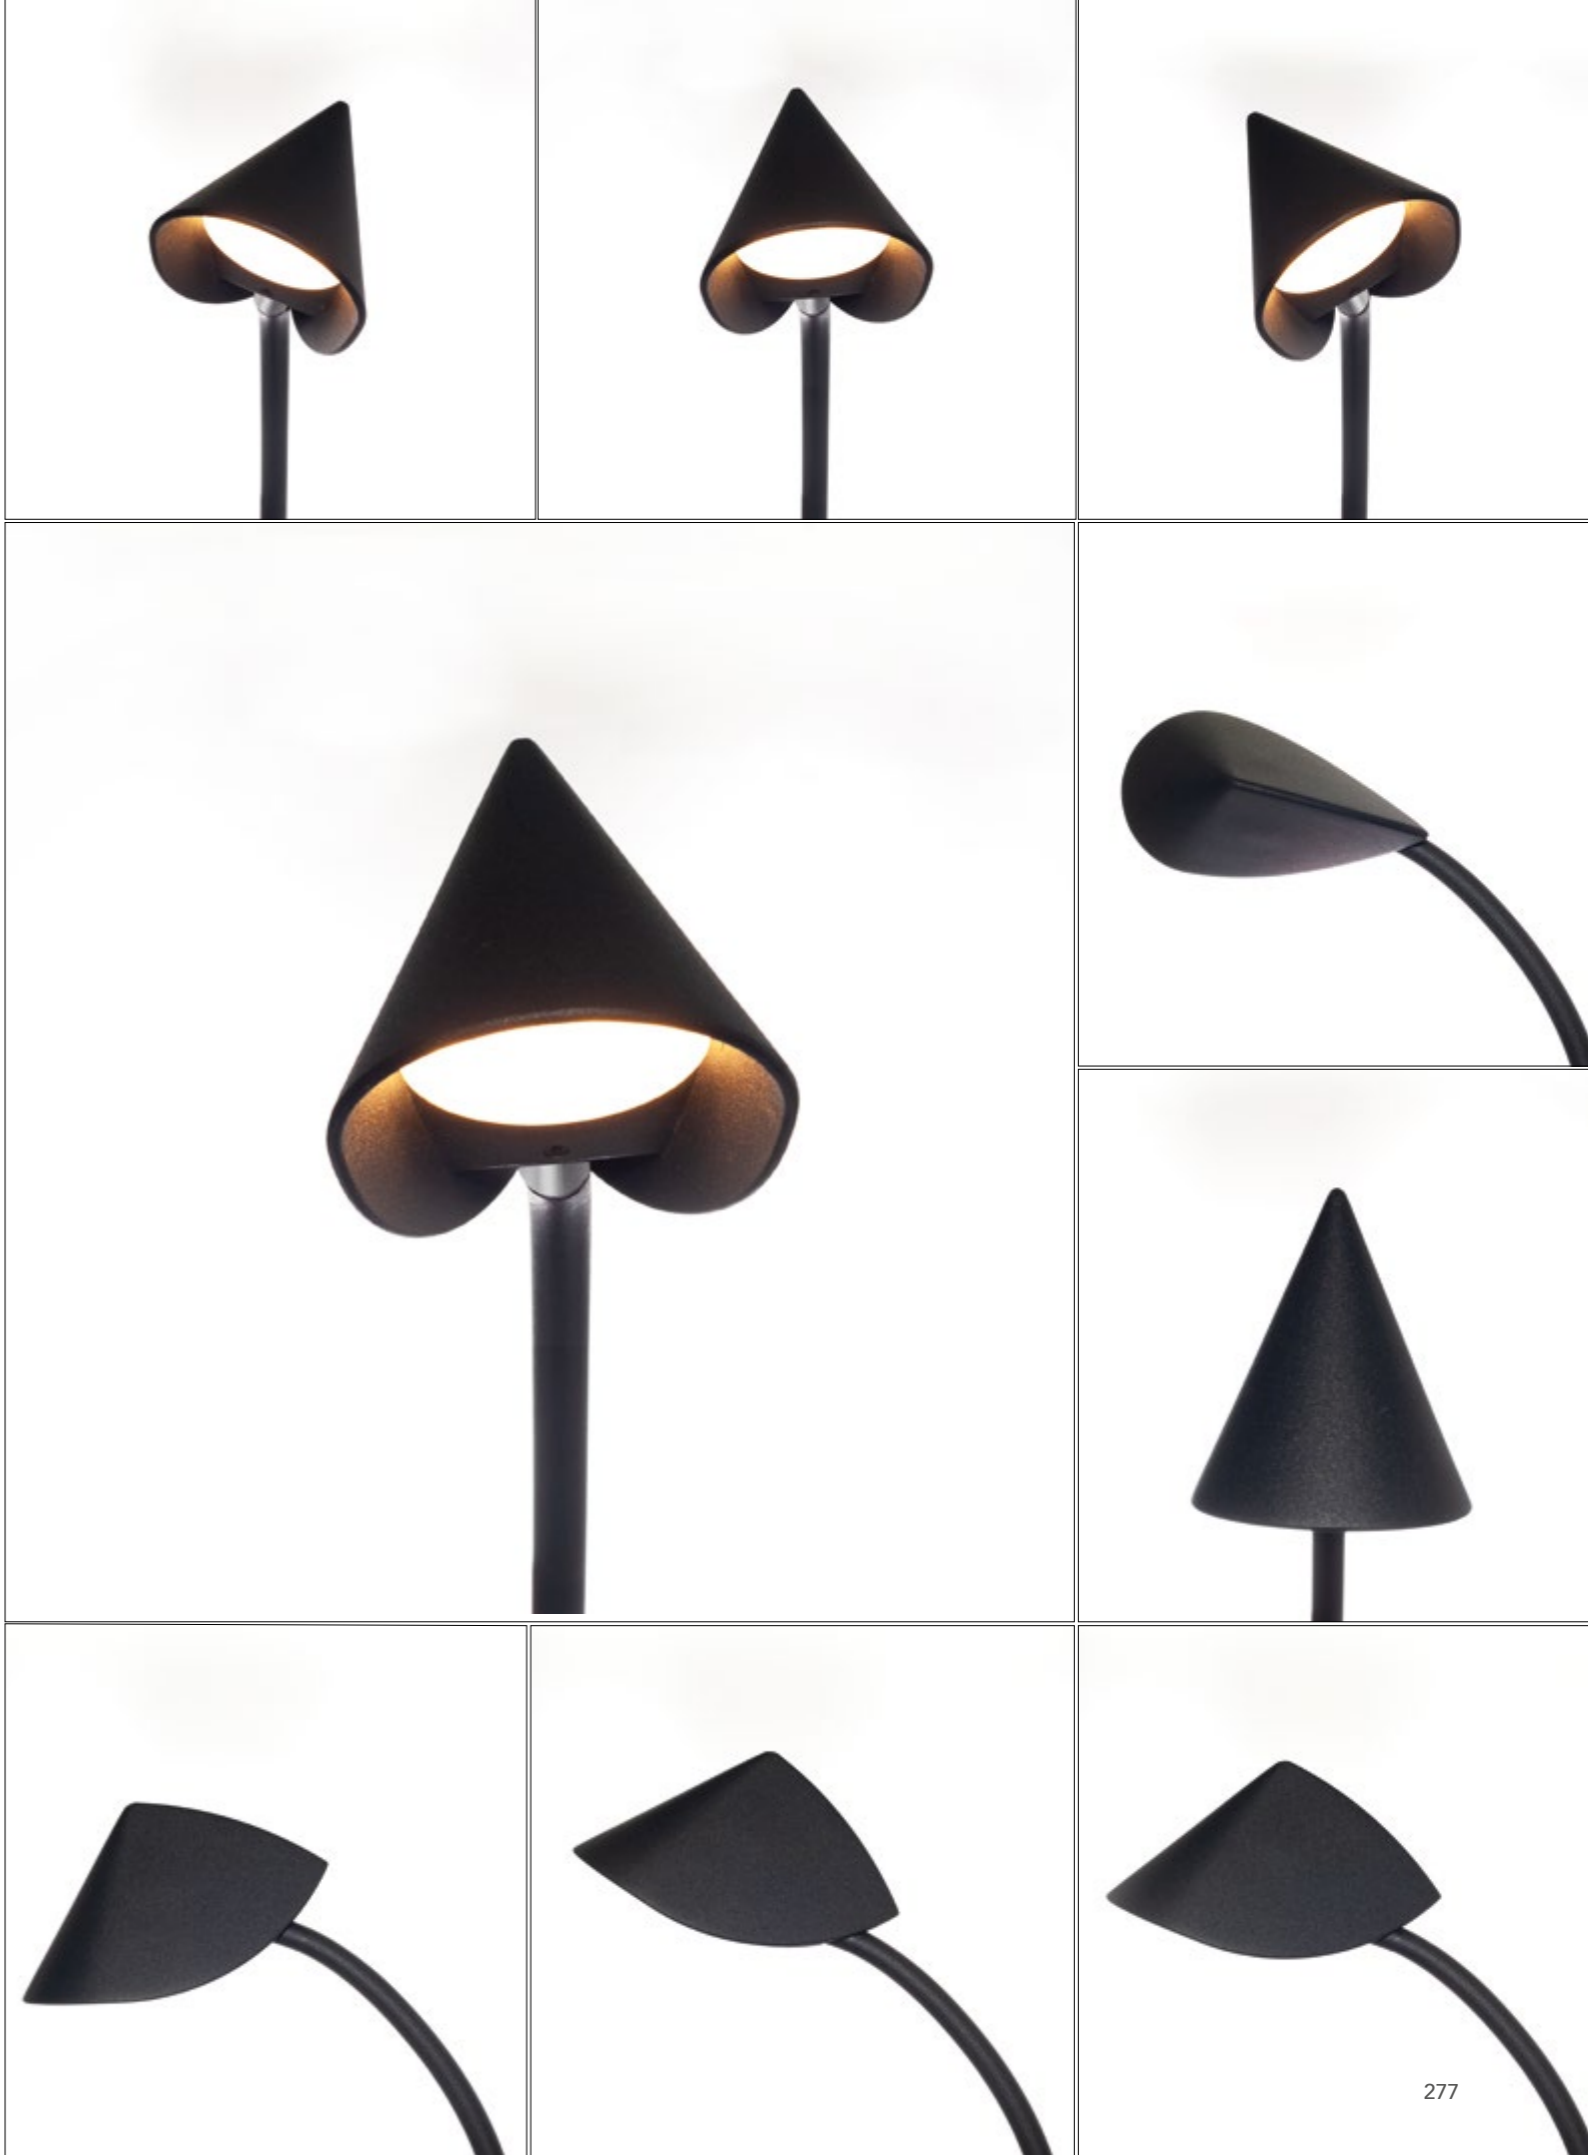

7578 Negro-Black
LED 61,5W 3000K 4000lm

7579 Negro-Black
LED 45W 3000K 3100lm

7580 Negro-Black
LED 44,5W 3000K 3100lm

7581 Negro-Black
LED 45W 3000K 3200lm

7582 Negro-Black
LED 30W 3000K 2100lm

CAPUCCINA

7583 Negro-Black
LED 6W 3000K 530lm