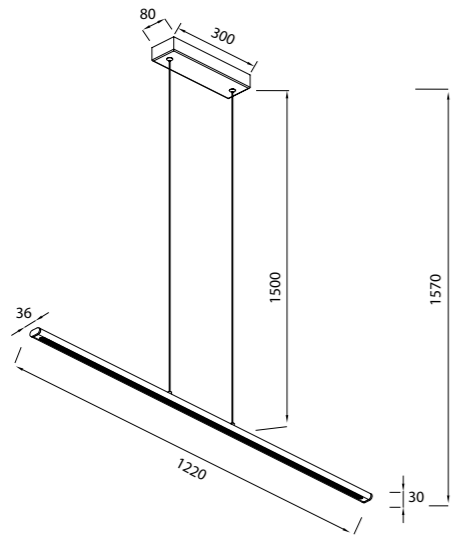

8955 Oro-Gold
LED 38W-3000K-5150lm