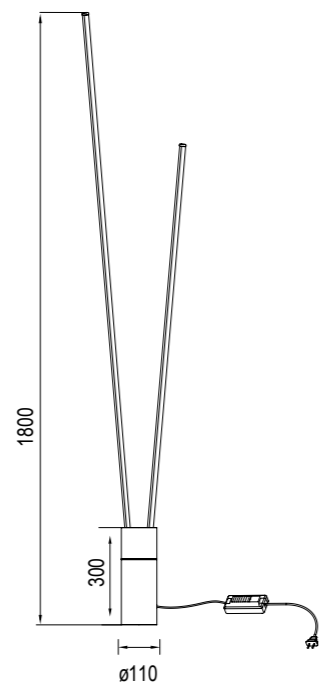

VERTICAL

7345 Blanco-White
LED 44W 3000K 2600lm

7346 Negro-Black
LED 44W 3000K 2600lm

Acero/Steel 220-240V~ 50/60Hz CRI≥ 80