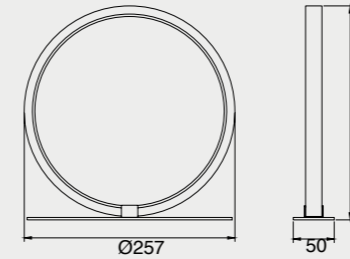

8599 Blanco-White
LED 8W 3000K 640lm

8595 Negro-Black
LED 8W 3000K 640lm