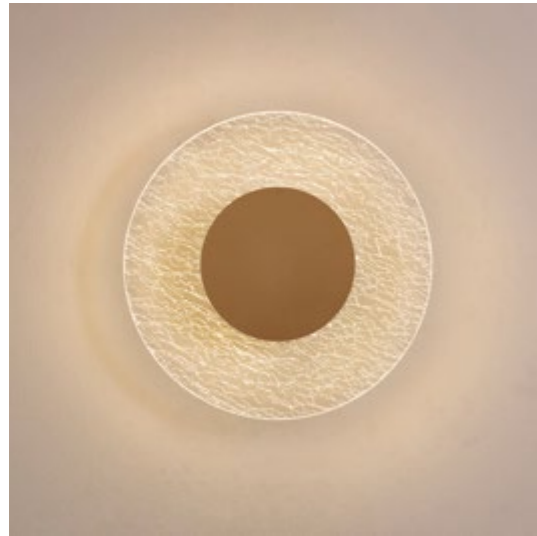

DALIA

8519
Oro+Blanco+Mármol
Gold+White+Marble
LED 18W 3000K 1260lm

8520
Oro+Negro+Mármol
Gold+Black+Marble
LED 18W 3000K 1260lm

Aluminio-Aluminium 220-240V~ 50/60Hz CRI≥ 80

JEWEL

by Hugo Tejada

JEWEL

8073 Oro-Gold
LED 12W 3000K 750lm