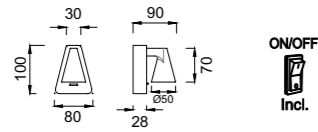

9408 Negro-Black
LED 42W-3000K-3600lm
Dimmable TRIAC

Aluminio-Aluminum 220-240V~50/60Hz CRI≥ 80 Cable: Negro/1.5m

Aluminio-Aluminum 220-240V~50/60Hz CRI≥ 80 Cable: Negro/1.5m

ÁFRICA NEW

9411 Negro-Black
LED 5W-3000K-450lm