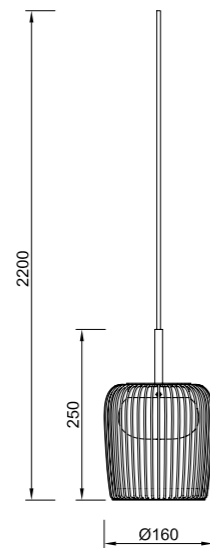

9421 Verde-Green
GX53 1x máx. 12W LED (no incl)

MODO DE USO

Bombillas recomendadas-Suggested bulbs

GX53	K	LED	REF
	3000K	12W	R09248
	4000K	12W	R09249