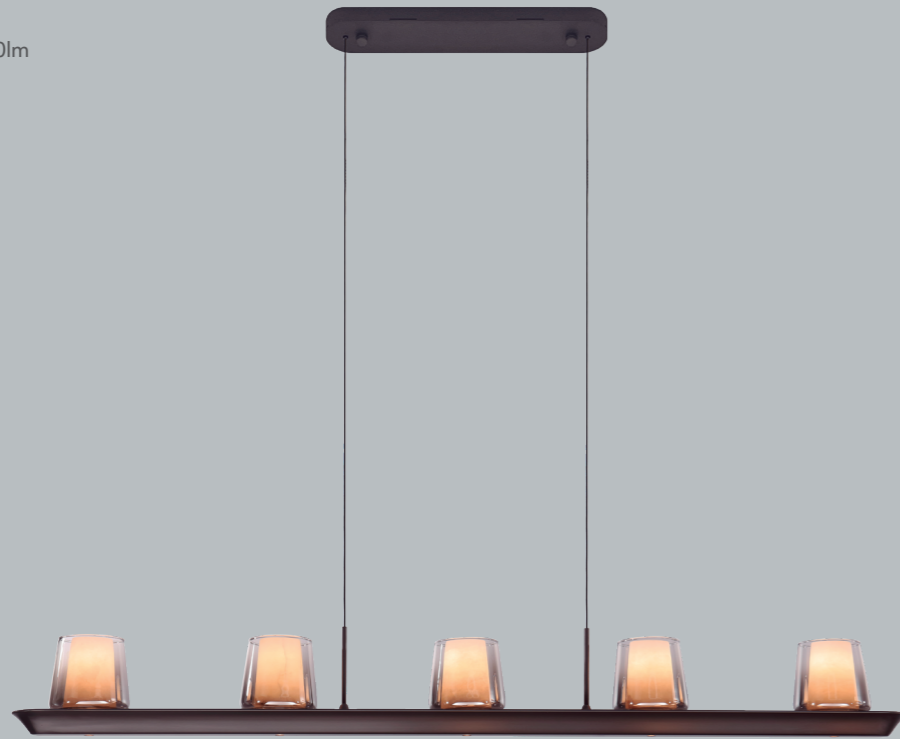

Tela/Acero-Fabric/Steel 100-240V~ 50/60Hz

ALABASTRO **NEW**

by Mantra team

ALABASTRO NEW

ALABASTRO NEW

9435 Ceniza-Ceniza
LED 55W-3000K- 4500lm
(3-STEP)

-
-
-
-
-
-
-
-

Metal-Cristal/ Metal-Glass 220-240V~50/60Hz CRI≥ 80