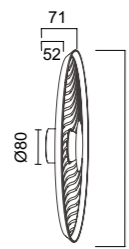

OFF

Aluminio-PET/Aluminum-PET 220-240V~50/60Hz CRI≥ 80