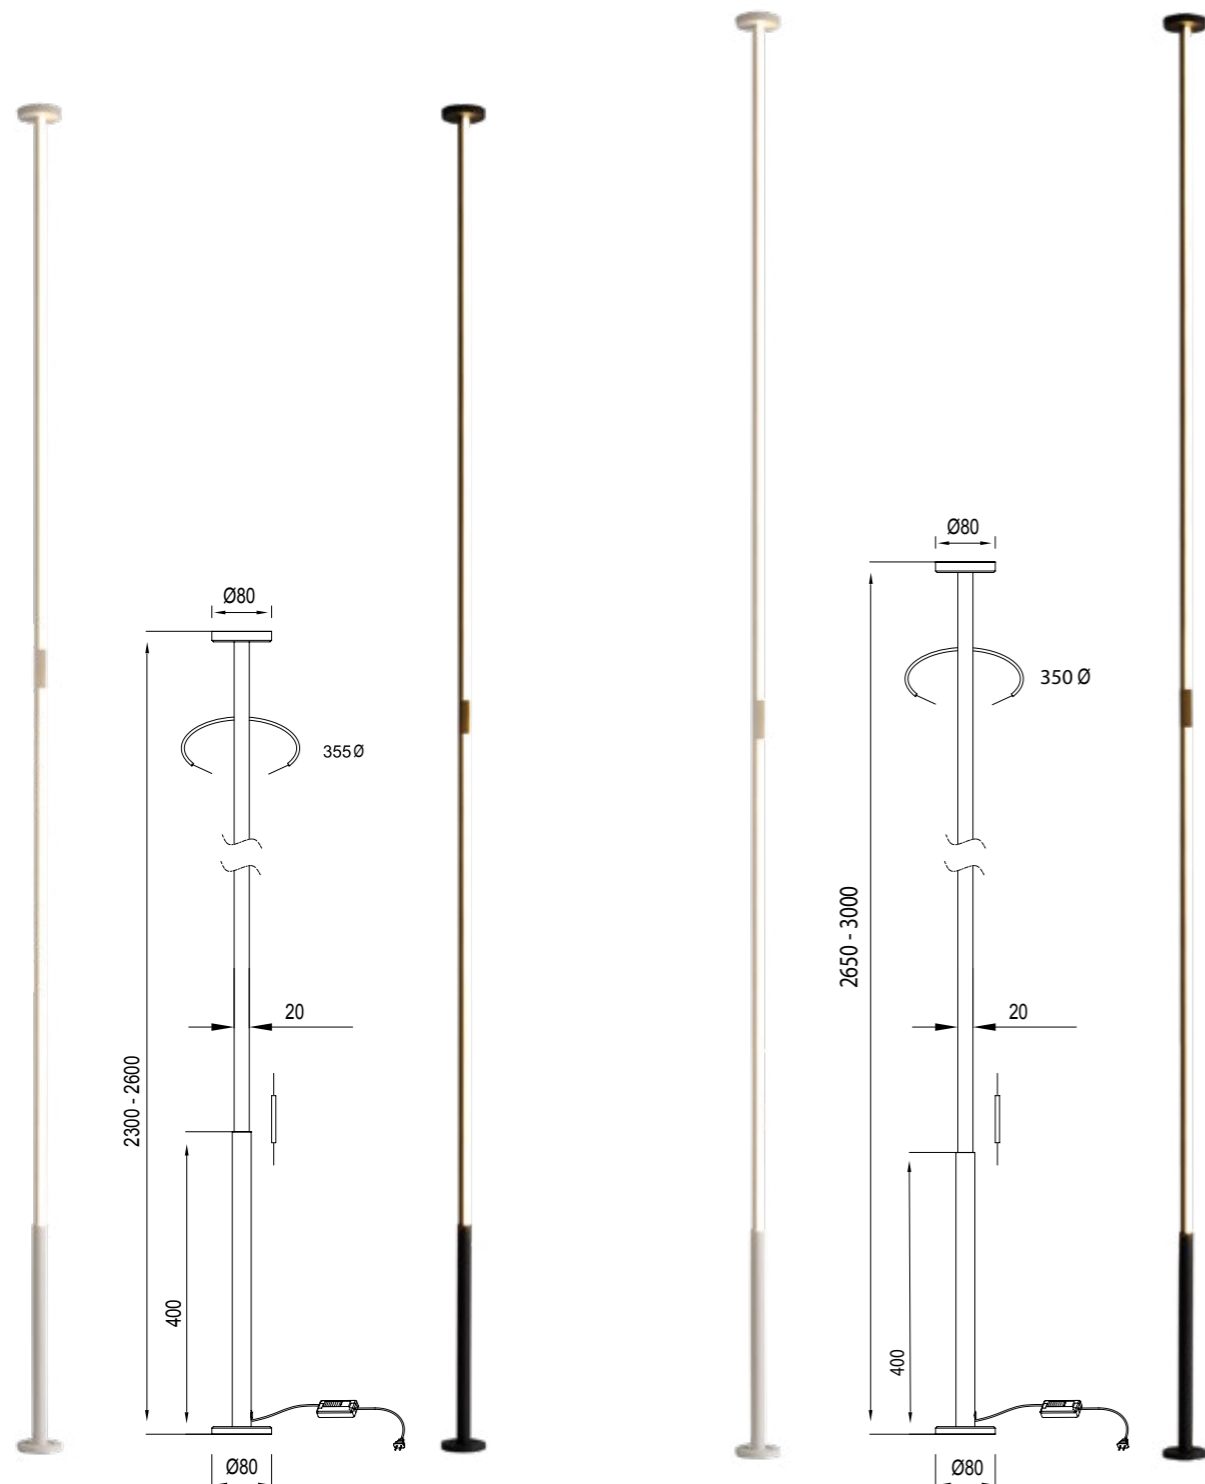

7346 Negro-Black
LED 44W 3000K 2600lm

Acero/Steel 220-240V~ 50/60Hz CRI≥ 80

VERTICAL

7358 Blanco-White
LED 36W 3000K 2160lm

7359 Negro-Black
LED 36W 3000K 2160lm

7353 Blanco-White
LED 40W 3000K 2400lm

7354 Negro-Black
LED 40W 3000K 2400lm