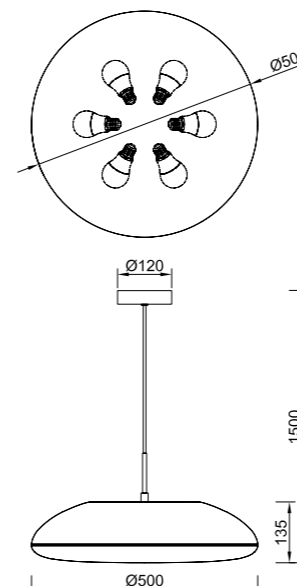

Bombillas recomendadas-Suggested bulbs

E27	K	LED	REF	DIMMABLE
	3000K	9W	R09234	
	4000K	9W	R09235	
	2700K	12W	R09251	
	3000K	12W	R09252	
	4000K	12W	R09253