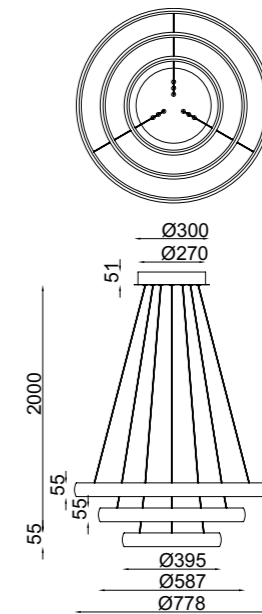

FLATS **NEW**

by Mantra team

FLATS **NEW**

9430 Blanco-White
LED 42W-3000K-5290lm
Dimmable TRIAC

9429 Blanco-White
LED 70W-3000K-8800lm
Dimmable TRIAC

9428 Blanco-White
LED 122W-3000K-15250lm
Dimmable TRIAC