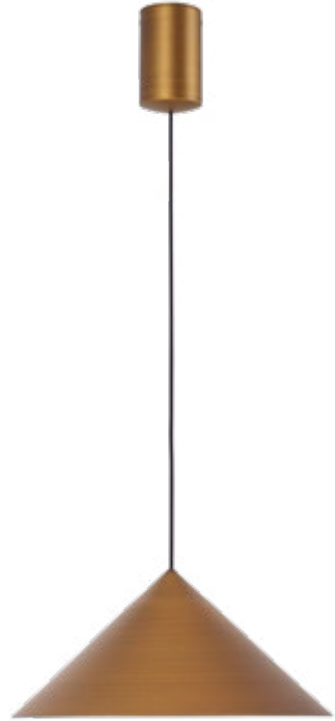

9449 Cuero-Leather
LED 10W-3000K-940lm
Dimmable TRIAC

9450 Cobre-Copper
LED 10W-3000K-940lm
Dimmable TRIAC

9451 Negro-Black
LED 10W-3000K-940lm
Dimmable TRIAC

CONO **NEW**

9452 Cuero-Leather
LED 10W-3000K-940lm
Dimmable TRIAC