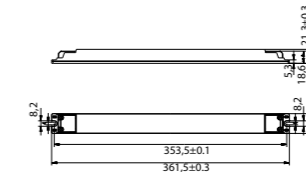

9404-60W 4-5-8L

9405-96W 5L ROUND

9406 -100W 8L ROUND / 14L

9407-150W 24L

9211 Blanco-White
LED 4W 3000K 320lm

9220 Negro-Black
LED 4W 3000K 320lm

9229 Oro-Gold
LED 4W 3000K 320lm

9235 Blanco-White
LED 4.7W 3000K 400lm