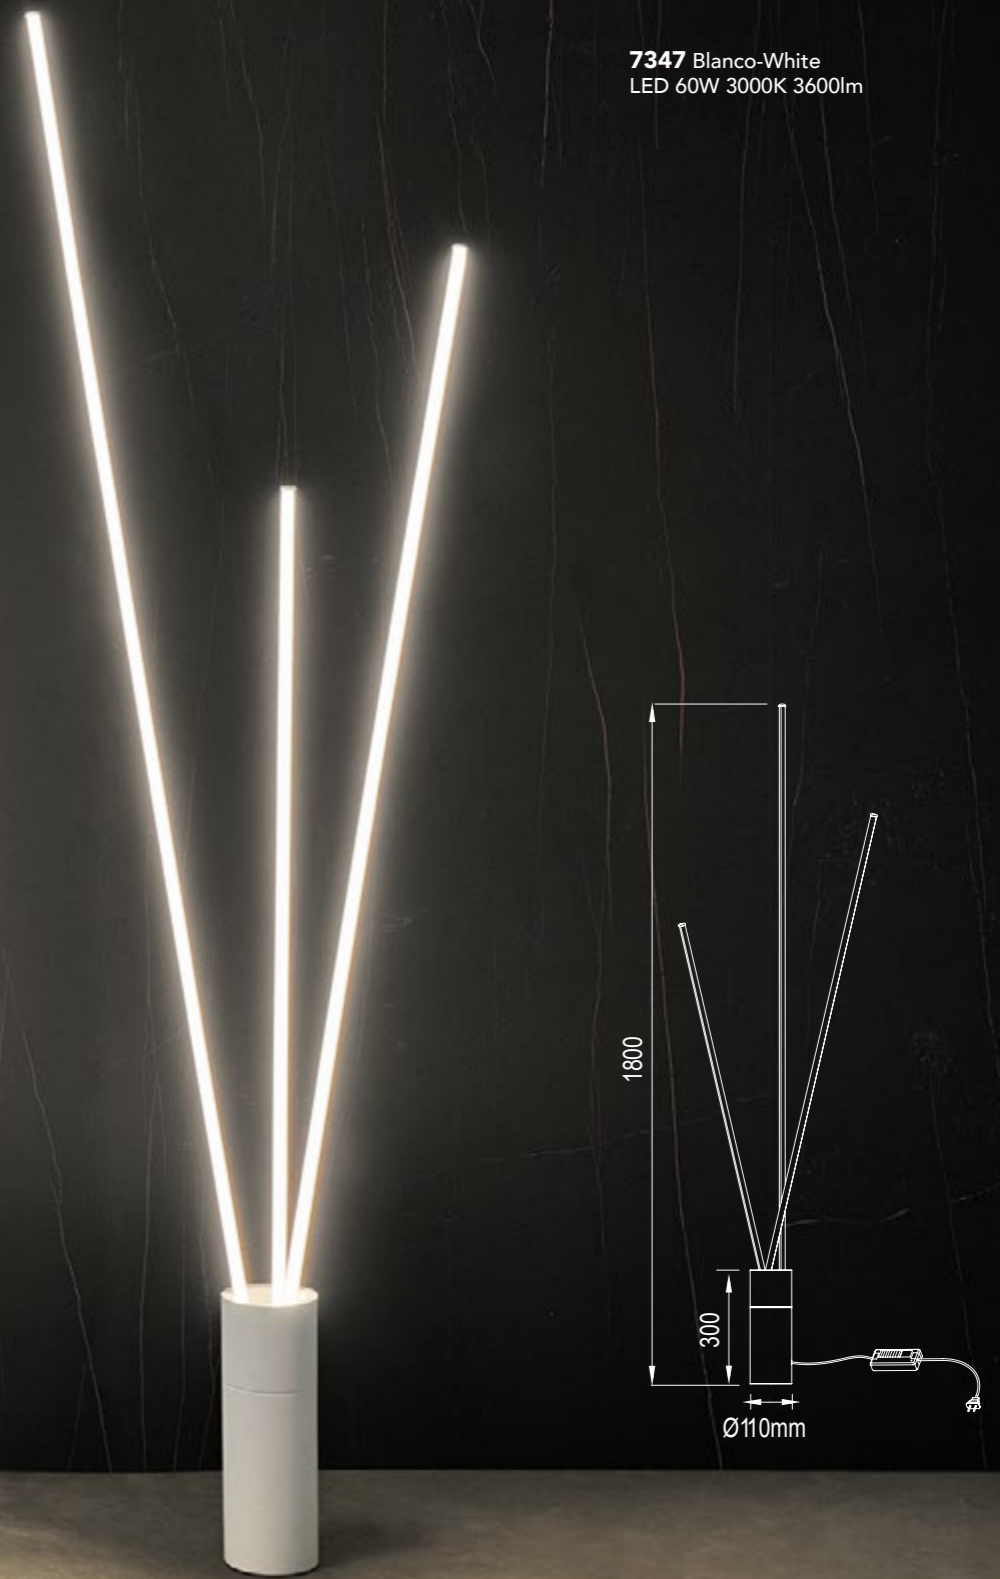

by Mantra Team

VERTICAL

7348 Negro-Black
LED 60W 3000K 3600lm

Acero/Steel 220-240V~ 50/60Hz CRI≥ 80

7347 Blanco-White
LED 60W 3000K 3600lm

Acero/Steel 220-240V~ 50/60Hz CRI≥ 80

VERTICAL

7345 Blanco-White
LED 44W 3000K 2600lm