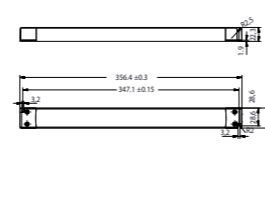

9404-60W 4-5-8L

9405-96W 5L ROUND

9406 -100W 8L ROUND / 14L

9407-150W 24L

9211 Blanco-White
LED 4W 3000K 320lm

9220 Negro-Black
LED 4W 3000K 320lm

9229 Oro-Gold
LED 4W 3000K 320lm

9235 Blanco-White
LED 4.7W 3000K 400lm