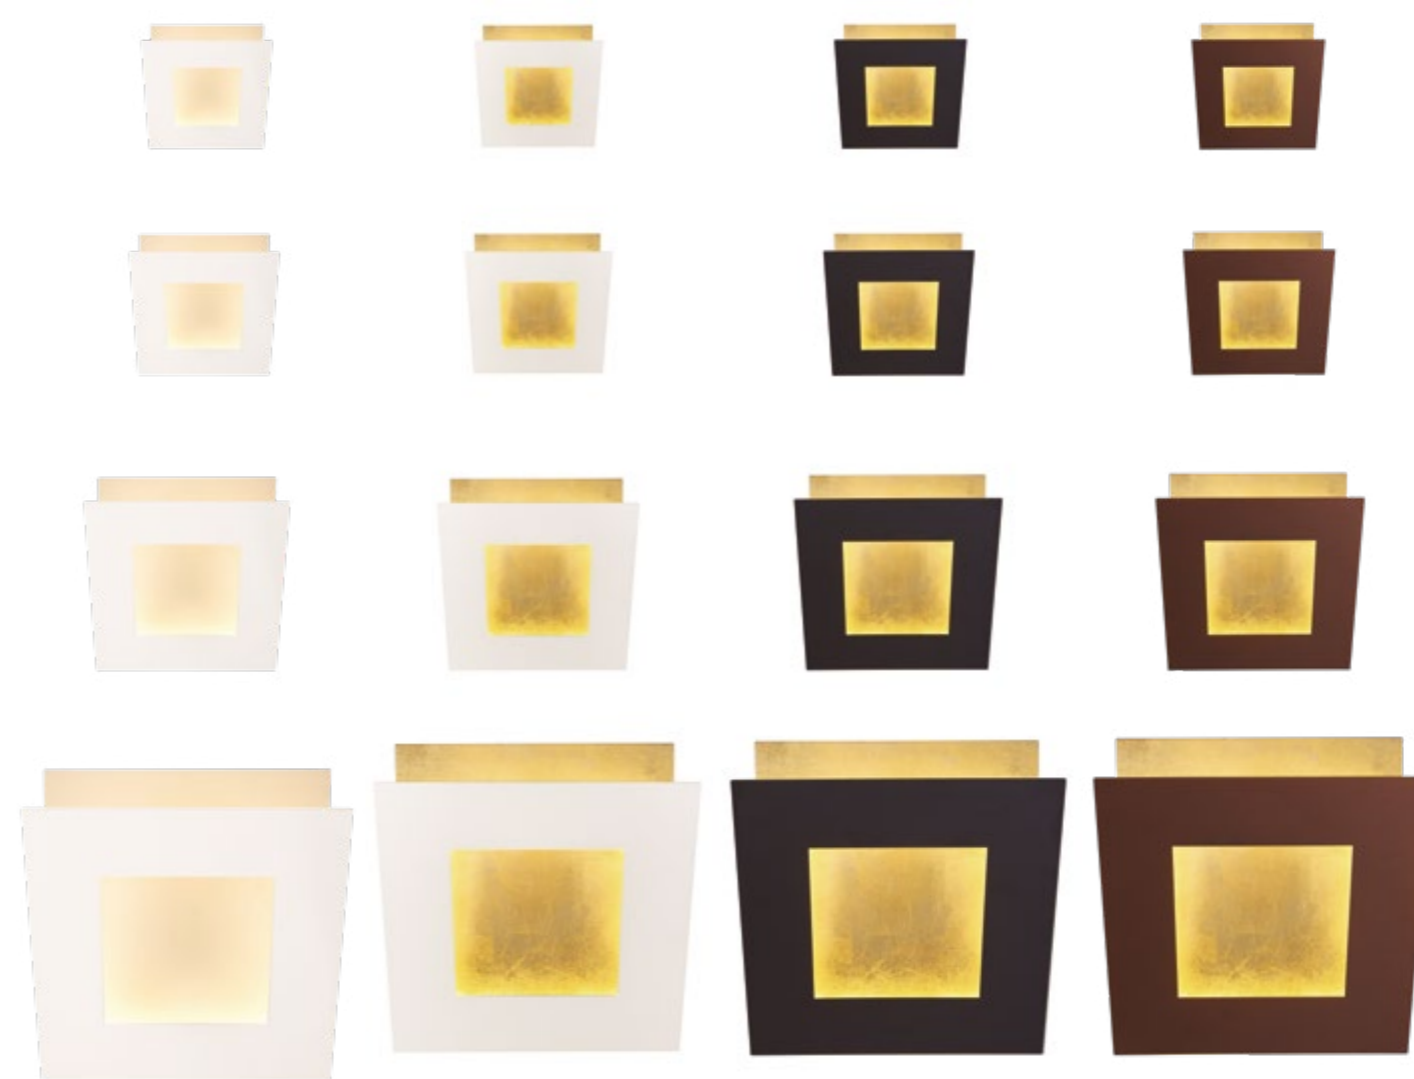

DALIA

REFERENCE	K	LED WATT	LUMENS	FINISH	SIZES	MOTION-ROTATE
8110	3000K	12W	840lm	Blanco-White	140 x 140	
8111	3000K	12W	840lm	Blanco+Oro-White+Gold	140 x 140	
8112	3000K	12W	840lm	Negro+Oro-Black+Gold	140 x 140	
8113	3000K	12W	840lm	Corten+Oro-Corten+Gold	140 x 140	
8114	3000K	18W	1260lm	Blanco-White	180 x 180	
8115	3000K	18W	1260lm	Blanco+Oro-White+Gold	180 x 180	
8116	3000K	18W	1260lm	Negro+Oro-Black+Gold	180 x 180	
8117	3000K	18W	1260lm	Corten+Oro-Corten+Gold	180 x 180	
8118	3000K	24W	1680lm	Blanco-White	220 x 220	
8119	3000K	24W	1680lm	Blanco+Oro-White+Gold	220 x 220	
8120	3000K	24W	1680lm	Negro+Oro-Black+Gold	220 x 220	
8121	3000K	24W	1680lm	Corten+Oro-Corten+Gold	220 x 220	
8143	3000K	40W	2800lm	Blanco-White	400 x 400	
8144	3000K	40W	2800lm	Blanco+Oro-White+Gold	400 x 400	
8145	3000K	40W	2800lm	Negro+Oro-Black+Gold	400 x 400	
8146	3000K	40W	2800lm	Corten+Oro-Corten+Gold	400 x 400