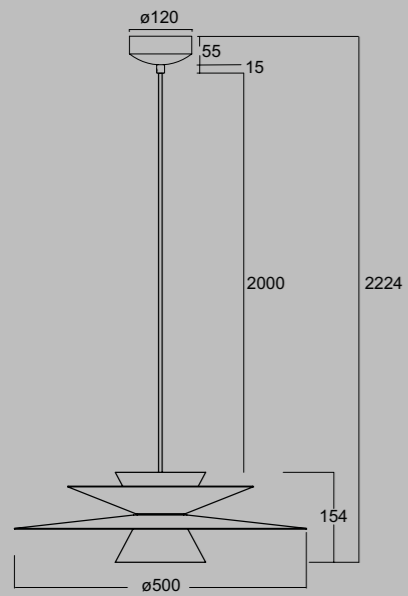

ESTRELLA **NEW**

9437 Blanco-White
LED 12W-3000K-1680lm
Dimmable TRIAC

9438 Negro-Black
LED 12W-3000K-1680lm
Dimmable TRIAC

9439 Café oscuro-Dark Coffee
LED 12W-3000K-1680lm
Dimmable TRIAC

9440 Caqui mate-Matt Khaki
LED 12W-3000K-1680lm
Dimmable TRIAC