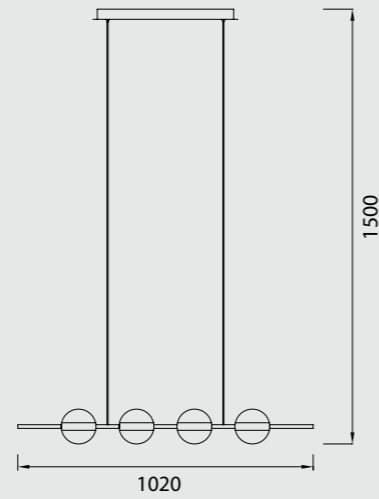

7161 Oro/Negro-Gold/Black
LED 32W 3000K 2400lm

Metal/Acrílico-Metal/Acrylic 220-240V~ 50/60Hz CRI ≥80