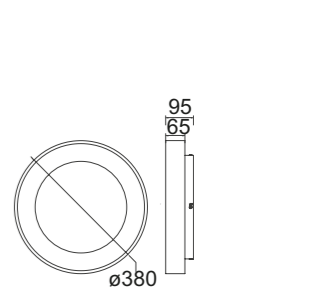

warm white 2700K
natural 4000K
cool white 5000K
Dimmable
Remote Control RF
ON / OFF 30,000
LED life / LED life 30,000 h
LED INCLUDED
5 años WARRANTY GARANTIA LED
IP20