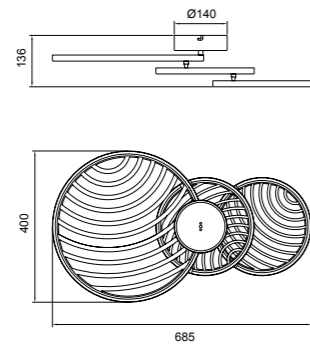

7233 Oro-Gold
LED 40W 3000K 3000lm