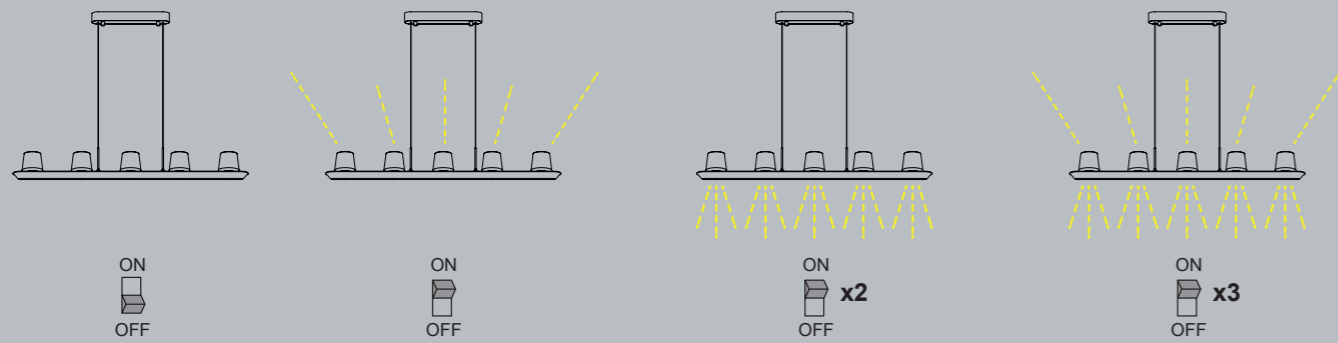

Tela/Acero-Fabric/Steel 100-240V~ 50/60Hz

ALABASTRO **NEW**

by Mantra team

ALABASTRO NEW

ALABASTRO NEW

9435 Ceniza-Ceniza
LED 55W-3000K- 4500lm
(3-STEP)

-
-
-
-
-
-
-
-

Metal-Cristal/ Metal-Glass 220-240V~50/60Hz CRI≥ 80