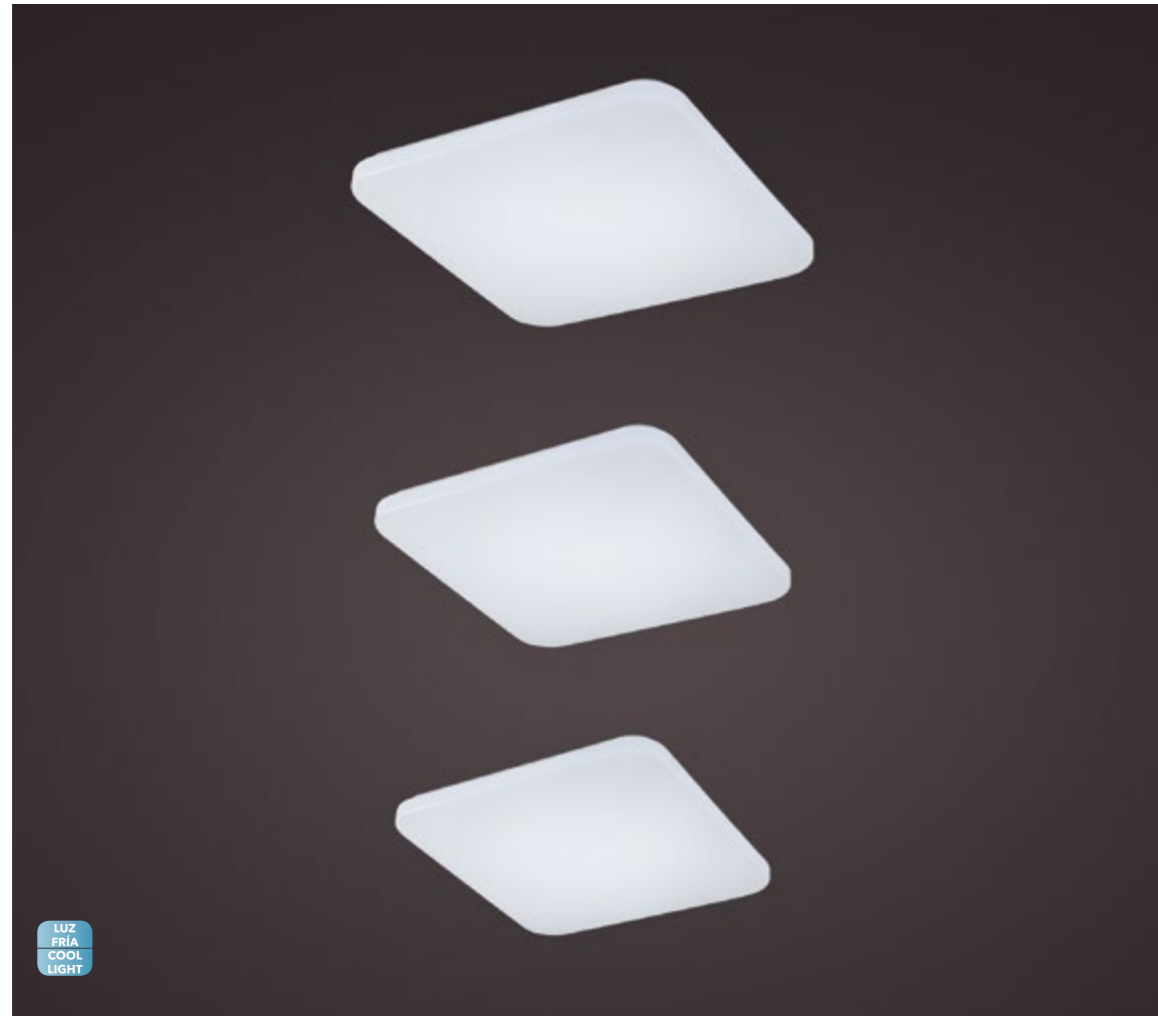

QUATRO II

6245 Blanco-White
LED 60W 5000K 4000lm

6244 Blanco-White
LED 45W 5000K 3000lm

6243 Blanco-White
LED 30W 5000K 2000lm

Metal/Acrílico-Metal/Acrylic 220-240V~ 50/60Hz OAMI 002237214-0007