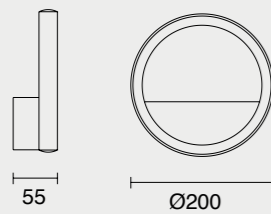

8596 Blanco-White
LED 8W 3000K 640lm

8592 Negro-Black
LED 8W 3000K 640lm