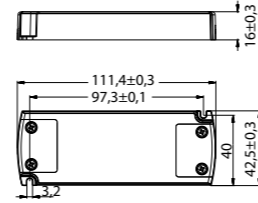

9399-10W 1L