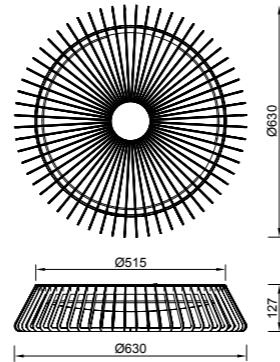

R00135 (2.4G)

HIMALAYA CEILING

by Santiago Sevillano Studio

HIMALAYA

7963 Blanco-White
LED 80W 2700K-5000K 3500lm

7964 Madera-Wood
LED 80W 2700K-5000K 3500lm

7965 Negro-Black
LED 80W 2700K-5000K 3500lm

R00129