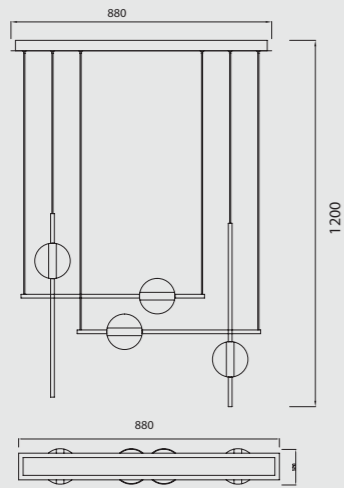

Aluminio/Silicona/Metal-Aluminium/Silicone/Metal 220-240V~ 50/60Hz CRI≥ 80

CUBA

7160 Oro/Negro-Gold/Black
LED 32W 3000K 2400lm

7161 Oro/Negro-Gold/Black
LED 32W 3000K 2400lm

Metal/Acrílico-Metal/Acrylic 220-240V~ 50/60Hz CRI ≥80