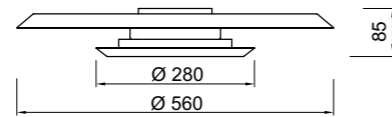

by Mantra team

TINA

9000 Blanco+Negro-White+Black
LED 24W-3000K-2900lm

9001 Blanco+Negro-White+Black
LED 18W-3000K-2350lm

Metal/Acrílico-Metal/Acrylic 220-240V~50/60Hz CRI≥ 80 Cable: Blanco/1.5m

TINA

9002 Blanco+Negro-White+Black
LED 24W-3000K-2900lm