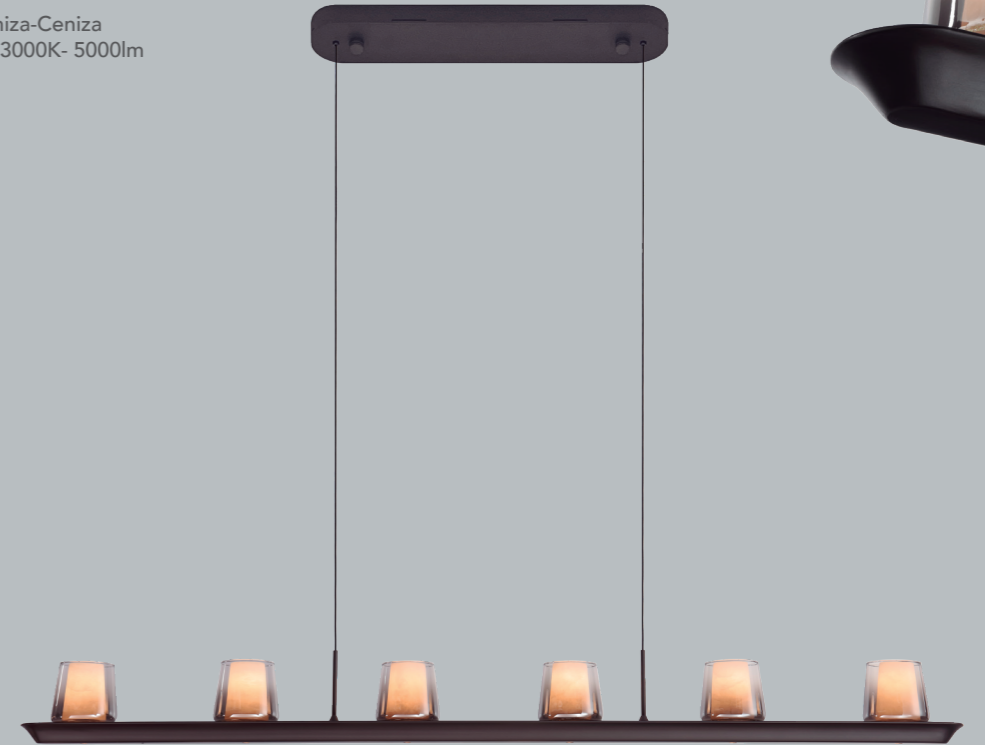

Metal-Cristal/ Metal-Glass 220-240V~50/60Hz CRI≥ 80

9436 Ceniza-Ceniza
LED 62W-3000K- 5000lm
(3-STEP)

Metal-Cristal/ Metal-Glass 220-240V~50/60Hz CRI≥ 80