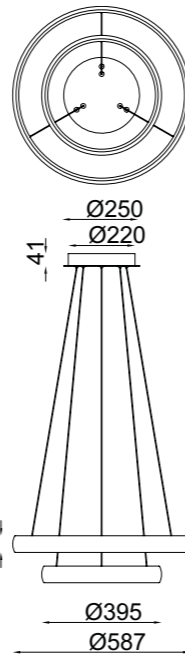

9429 Blanco-White
LED 70W-3000K-8800lm
Dimmable TRIAC