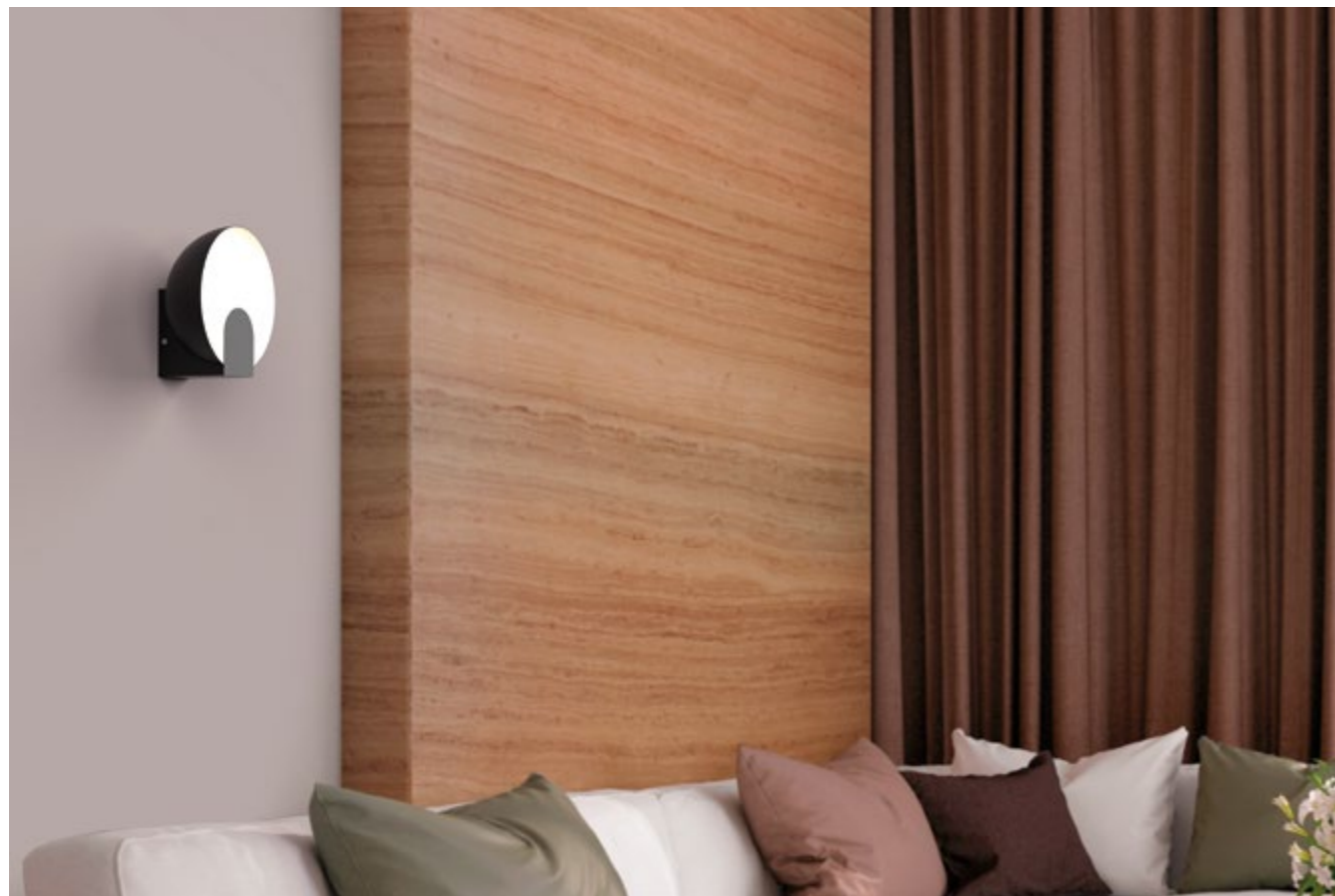

ÓCULO

by Mantra team

ÓCULO

8431 Negro-Black
LED 12W 3000K 1080lm

8432 Oro-Gold
LED 12W 3000K 1080lm

8433 Negro-Black
LED 5W 3000K 400lm

8434 Oro-Gold
LED 5W 3000K 400lm

8590 Negro-Black
LED 5W 3000K 400lm