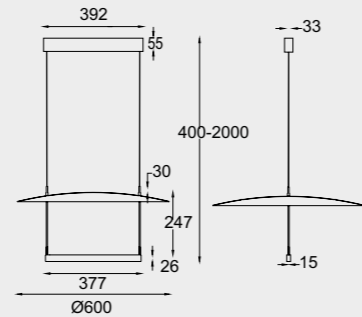

9423 Negro-Black
LED 30W-3000K-2920lm
DIMMABLE (3-STEP-DIM)