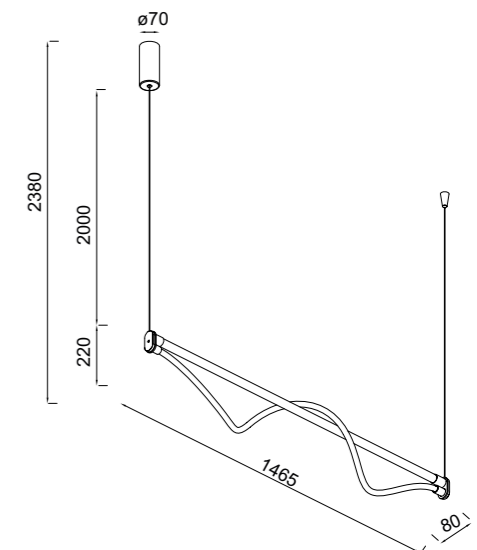

8950 Oro-Gold
LED 7W-3000K-960lm

8951 Negro-Black
LED 38W-3000K-5050lm

8952 Oro-Gold
LED 38W-3000K-5050lm

Difusor acabado Oro
Gold-finish diffuser

Manguera flexible de silicona
Flexible silicone hose

Aluminio/Silicona/Hierro/Acrílico 220-240V~50/60Hz CRI≥ 80 Cable: Transparente/1.5m