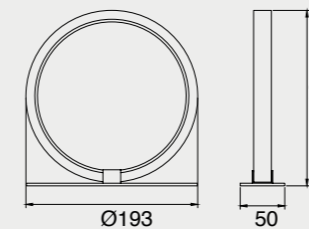

8598 Blanco-White
LED 8W 3000K 640lm

8594 Negro-Black
LED 8W 3000K 640lm