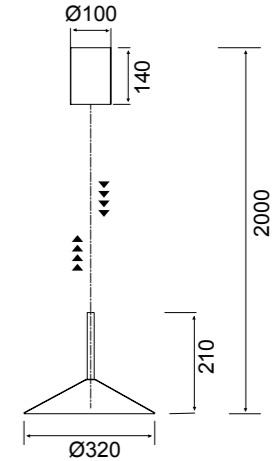

7899 Verde-Green
LED 9W 3000K 800lm

MODO DE USO

Aluminio/Acrílico/Acero-Aluminium/Acrylic/Steel 220-240V~ 50/60Hz CRI≥ 80