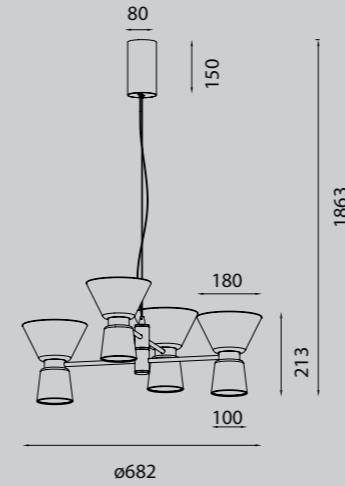

NEW YORK **NEW**

Aluminio-Cristal-Hierro/Aluminum-Glass-Iron 220-240V~50/60Hz CRI≥ 80 Cable:Transparente 1,5m