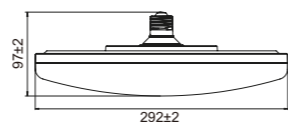

Tela/Acero-Fabric/Steel 100-240V~ 50/60Hz