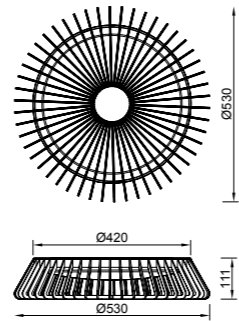

HIMALAYA

7966 Blanco-White
LED 56W 2700K-5000K 2500lm

7967 Madera-Wood
LED 56W 2700K-5000K 2500lm

7968 Negro-Black
LED 56W 2700K-5000K 2500lm

R00129

PC/Acrílico-PC/Acrylic 220-240V~ 50/60Hz CRI≥ 80-R00129 Incluido Registered N° 007663331-0019