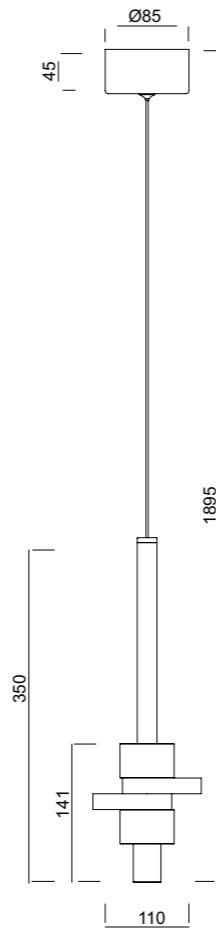

9426 Negro-Black
LED 7W-3000K-840lm

9427 Oro-Gold
LED 7W-3000K-840lm

OFF

ON

Aluminio+Alabastro/ Aluminum+Alabaster 220-240V~50/60Hz CRI≥ 80 Cable: Transparente/1.5m

ESTRELLA **NEW**

by Mantra team

ESTRELLA **NEW**