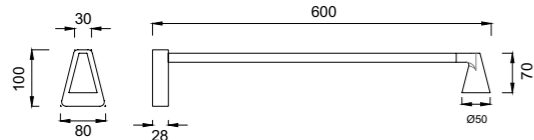

9413 Negro-Black
LED 5W-3000K-450lm