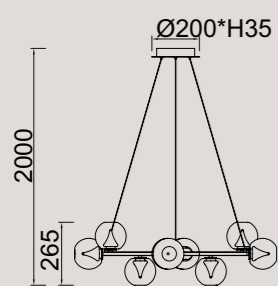

ANDRÓMEDA **NEW**

9555 Oro-Gold
LED 50W-3000K-4500lm