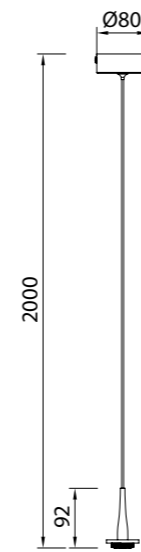

8933 Oro-Gold
LED 40W-3000K-4000lm

8935 Oro-Gold
LED 70W-3000K-7050lm

8937 Oro-Gold
LED 120W-3000K-12100lm

8931 Oro-Gold
LED 5W-3000K-500lm

8934 Oro-Gold
LED 40W-3000K-4000lm

8936 Oro-Gold
LED 70W-3000K-7050lm