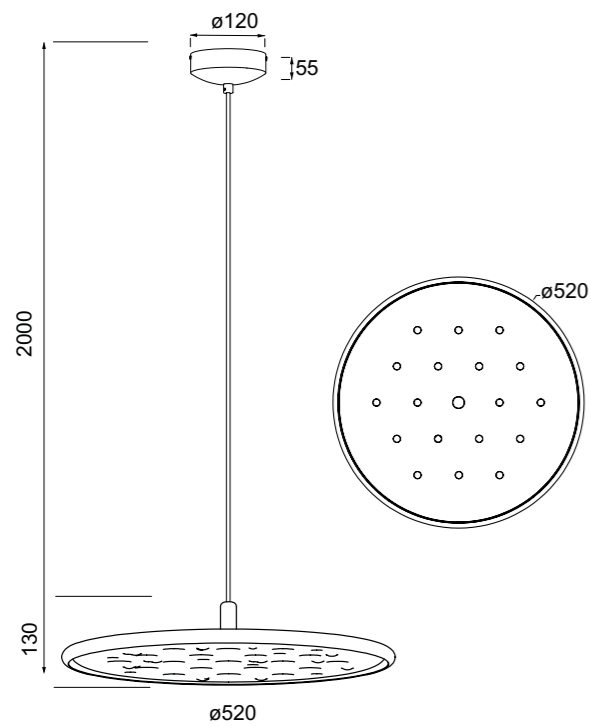

Aluminio-metal-acrílico Aluminum-metal-acrylic 220-240V~ 50/60Hz CRI≥ 80 Color /Longitud cable: Negro/1,8m

220-240V~ 50/60Hz CRI≥ 80 Registered N° 015094528-0003

ACUSTIC NEW

by Mantra team

ACUSTIC NEW

9441 Café-Coffee
LED 20W-3000K-2250lm
Dimmable TRIAC