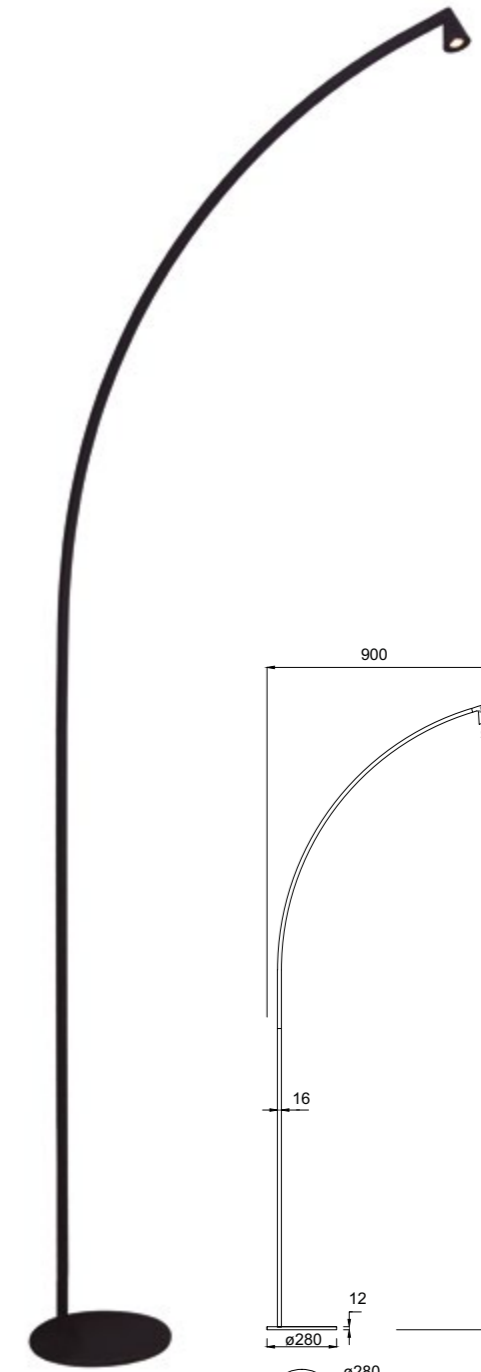

9416 Negro-Black
LED 8W-3000K-620lm

Aluminio-Metal/Aluminum-Iron 220-240V~ 50/60Hz CR_I ≥ 80

Aluminio-Metal/Aluminum-Iron 220-240V~ 50/60Hz CR_I ≥ 80