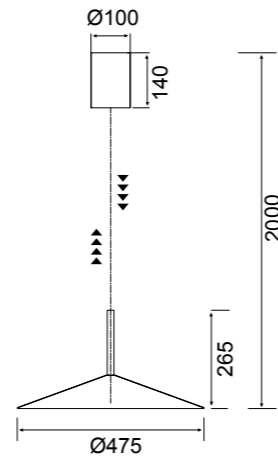

7898 Verde-Green
LED 16W 3000K 1200lm