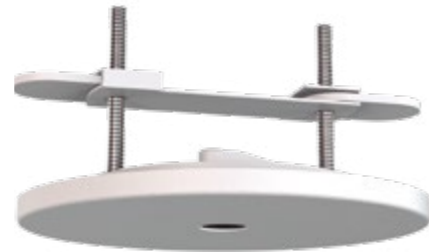

Transparente
Transparent

Cromo
Chrome

Bronce
Bronze

Cobre
Copper

GX53 máx. 12W LED (no incl) 100-240V~ 50/60Hz

TONIC

Florón empotrable-Recessed base

REFERENCE	FINISH
7855	Blanco-White
7856	Negro-Black
7857	Plata-Silver
7858	Oro-Gold
7859	Cuero-Antique Brass