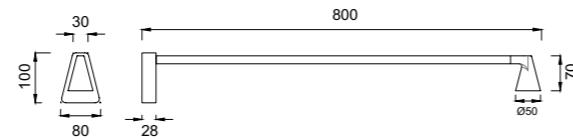

9414 Negro-Black
LED 5W-3000K-450lm

Aluminio-Aluminum 220-240V~50/60Hz CRI≥ 80