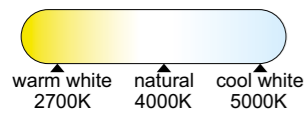

R00135 (2.4G)

HIMALAYA CEILING

by Santiago Sevillano Studio

HIMALAYA

7963 Blanco-White
LED 80W 2700K-5000K 3500lm

7964 Madera-Wood
LED 80W 2700K-5000K 3500lm

7965 Negro-Black
LED 80W 2700K-5000K 3500lm

R00129