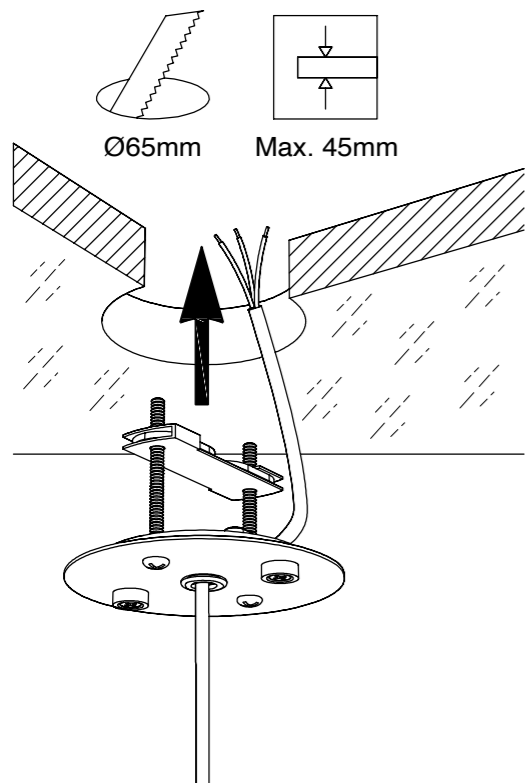

Transparente
Transparent

Cromo
Chrome

Bronce
Bronze

Cobre
Copper

GX53 máx. 12W LED (no incl) 100-240V~ 50/60Hz

TONIC

Florón empotrable-Recessed base

REFERENCE	FINISH
7855	Blanco-White
7856	Negro-Black
7857	Plata-Silver
7858	Oro-Gold
7859	Cuero-Antique Brass