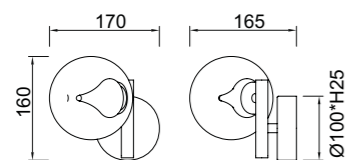

9554 Oro-Gold
LED 12W-3000K-1000lm

Metal/Cristal-Metal-Glass 220-240V~50/60Hz CRI≥ 80