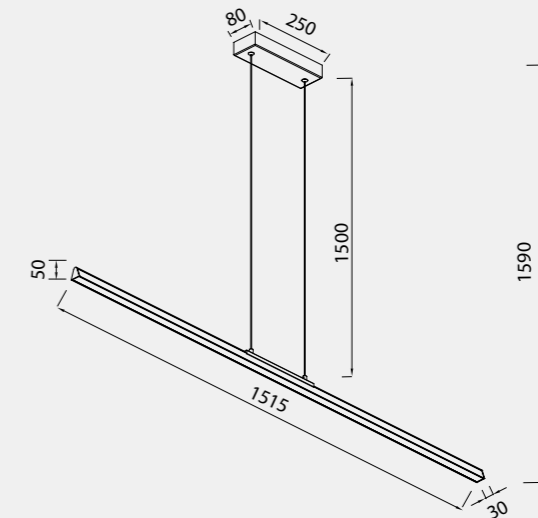

8961 Oro-Gold
LED 54W-3000K-6400lm