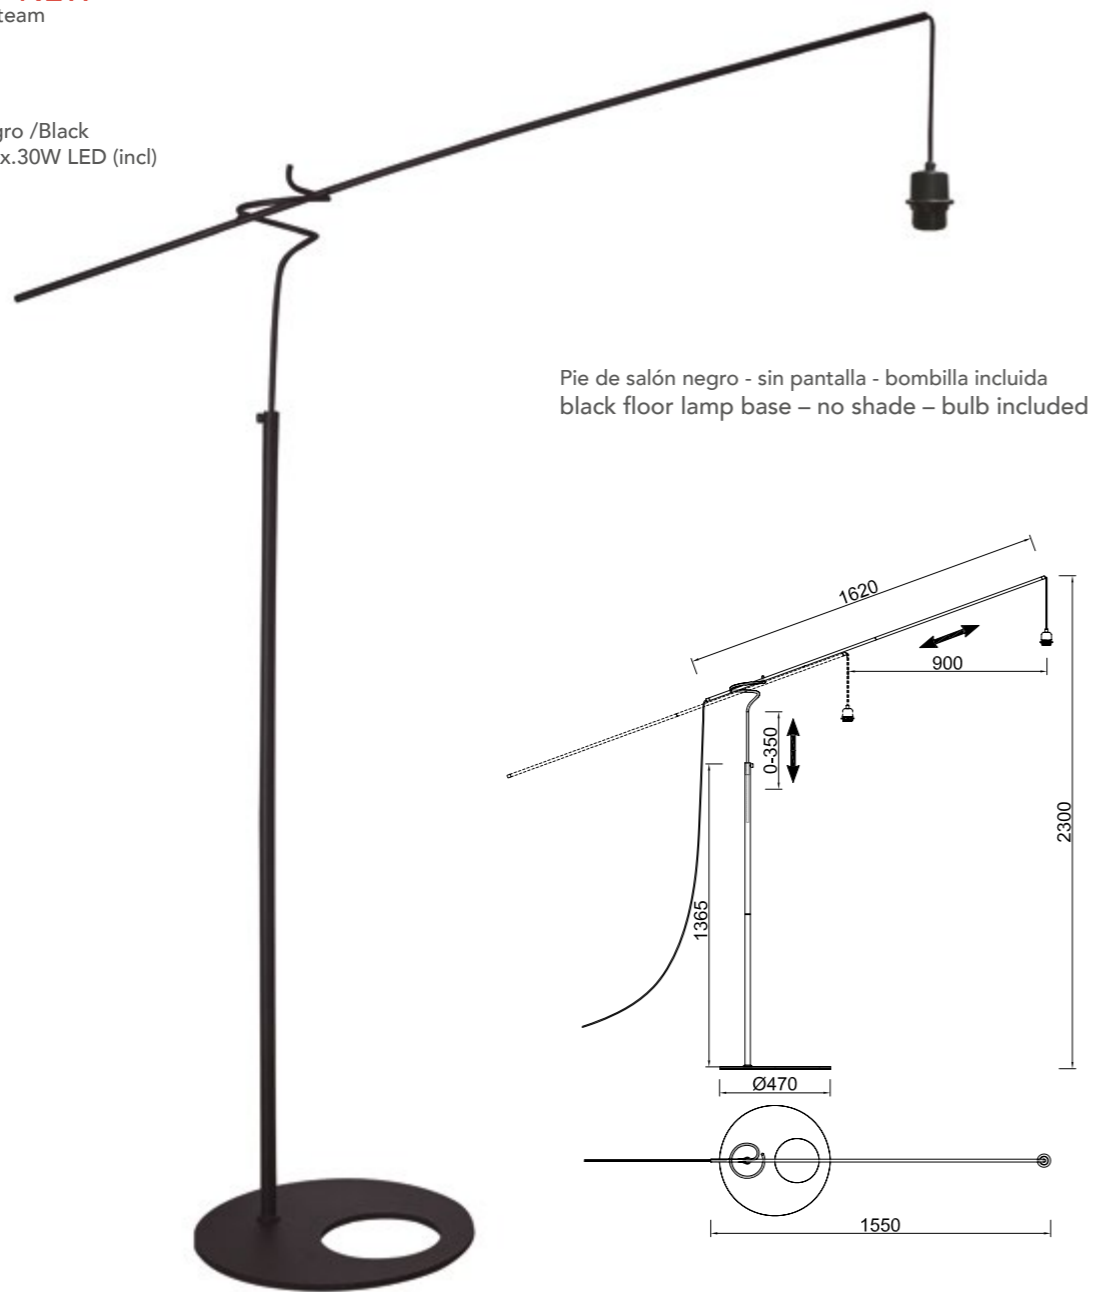

RUTI NEW
by Mantra team

9445 Negro /Black
1x E27 máx.30W LED (incl)

Pie de salón negro - sin pantalla - bombilla incluida
black floor lamp base - no shade - bulb included

Tela/Acero-Fabric/Steel 100-240V~ 50/60Hz