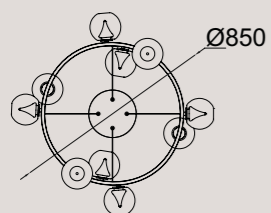

ANDRÓMEDA **NEW**

9555 Oro-Gold
LED 50W-3000K-4500lm