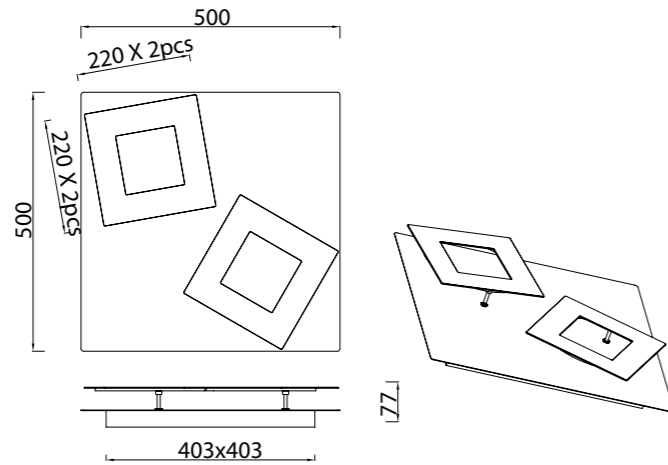

DALIA

DALIA

REFERENCE	K	LED WATT	LUMENS	FINISH	SIZES	MOTION-ROTATE
8110	3000K	12W	840lm	Blanco-White	140 x 140	
8111	3000K	12W	840lm	Blanco+Oro-White+Gold	140 x 140	
8112	3000K	12W	840lm	Negro+Oro-Black+Gold	140 x 140	
8113	3000K	12W	840lm	Corten+Oro-Corten+Gold	140 x 140	
8114	3000K	18W	1260lm	Blanco-White	180 x 180	
8115	3000K	18W	1260lm	Blanco+Oro-White+Gold	180 x 180	
8116	3000K	18W	1260lm	Negro+Oro-Black+Gold	180 x 180	
8117	3000K	18W	1260lm	Corten+Oro-Corten+Gold	180 x 180	
8118	3000K	24W	1680lm	Blanco-White	220 x 220	
8119	3000K	24W	1680lm	Blanco+Oro-White+Gold	220 x 220	
8120	3000K	24W	1680lm	Negro+Oro-Black+Gold	220 x 220	
8121	3000K	24W	1680lm	Corten+Oro-Corten+Gold	220 x 220	
8143	3000K	40W	2800lm	Blanco-White	400 x 400	
8144	3000K	40W	2800lm	Blanco+Oro-White+Gold	400 x 400	
8145	3000K	40W	2800lm	Negro+Oro-Black+Gold	400 x 400	
8146	3000K	40W	2800lm	Corten+Oro-Corten+Gold	400 x 400	