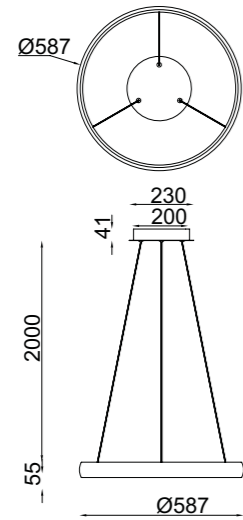

FLATS **NEW**

9430 Blanco-White
LED 42W-3000K-5290lm
Dimmable TRIAC