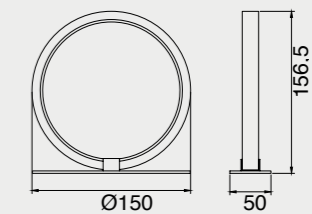

7195 Blanco-White
LED 8W 3000K 640lm

7145 Negro-Black
LED 8W 3000K 640lm

Aluminio/Silicona/Metal-Aluminium/Silicone/Metal 220-240V~ 50/60Hz CRI≥ 80