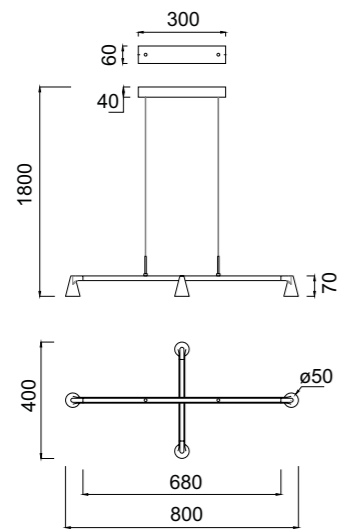

9408 Negro-Black
LED 42W-3000K-3600lm
Dimmable TRIAC

Aluminio-Aluminum 220-240V~50/60Hz CRI≥ 80 Cable: Negro/1.5m