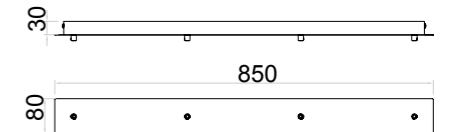

FLORÓN TECHO 4L - CEILING CUP 4L

- **9433**
  Blanco-White
- **9434**
  Cromo-Chrome
- **9460**
  Oro-Gold
- **9461**
  Negro-Black