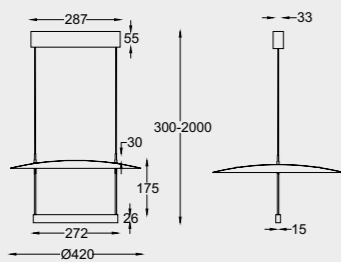

9423 Negro-Black
LED 30W-3000K-2920lm
DIMMABLE (3-STEP-DIM)

9424 Negro-Black
LED 39W-3000K-3510lm
DIMMABLE (3-STEP-DIM)

Metal/ 220-240V~50/60Hz CRI≥ 80 Cable: Negro/1.5m

CONO **NEW**

by Mantra team

CONO **NEW**