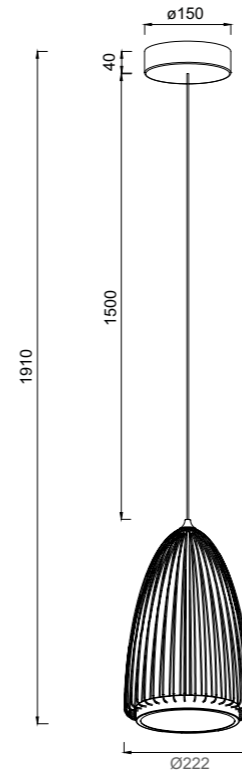

Metal/Acrílico-Metal/Acrylic 220-240V~50/60Hz CRI≥ 80

SMART

by Mantra team

SMART

SMART

9016 Negro-Black
LED 43W-3000K-5700lm

9017 Negro-Black
LED 20W-3000K-2750lm

Metal/PS 220-240V~50/60Hz CRI≥ 80 Negro/1.5m