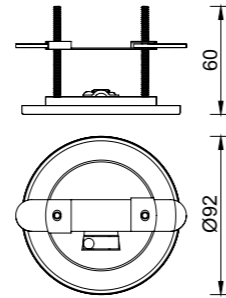

Transparente
Transparent

Cromo
Chrome

Bronce
Bronze

Cobre
Copper

GX53 máx. 12W LED (no incl) 100-240V~ 50/60Hz

TONIC

Florón empotrable-Recessed base

REFERENCE	FINISH
7855	Blanco-White
7856	Negro-Black
7857	Plata-Silver
7858	Oro-Gold
7859	Cuero-Antique Brass