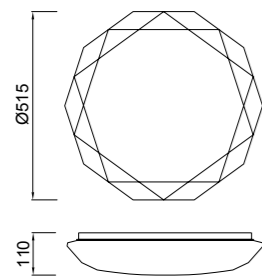

IP20

Metal/Acrílico-Metal/Acrylic 100-240V~ 50/60Hz

DIAMANTE II

5935 Blanco-White
LED 54W 3000K 3900lm

5936 Blanco-White
LED 36W 3000K 2600lm

5970 Blanco-White
LED 54W 5000K 4000lm

5971 Blanco-White
LED 36W 5000K 2700lm