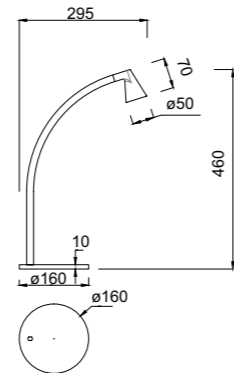

9412 Negro-Black
LED 5W-3000K-450lm

9413 Negro-Black
LED 5W-3000K-450lm

9414 Negro-Black
LED 5W-3000K-450lm

Aluminio-Aluminum 220-240V~50/60Hz CRI≥ 80

ÁFRICA **NEW**

9415 Negro-Black
LED 6W-3000K-450lm

9417 Negro-Black
LED 5W-3000K-450lm