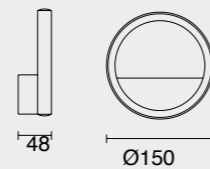

7194 Blanco-White
LED 8W 3000K 640lm

7144 Negro-Black
LED 8W 3000K 640lm