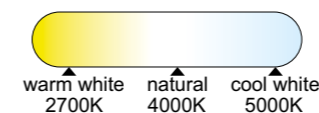

Metal/Acrílico-Metal/Acrylic 220-240V~ 50/60Hz CRI≥ 80-R00147 Incluido