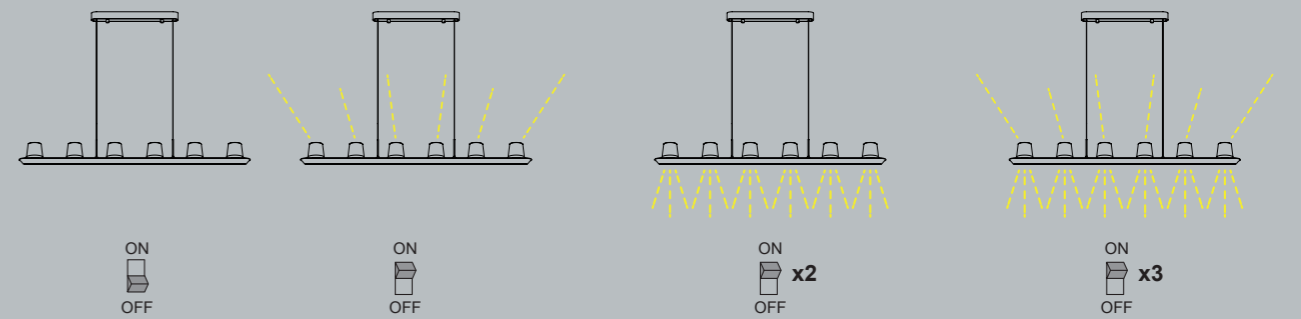

Metal-Cristal/ Metal-Glass 220-240V~50/60Hz CRI≥ 80

9436 Ceniza-Ceniza
LED 62W-3000K- 5000lm
(3-STEP)

Metal-Cristal/ Metal-Glass 220-240V~50/60Hz CRI≥ 80