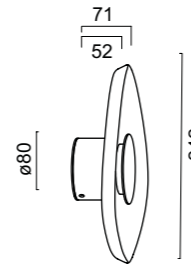

OFF

Aluminio-PET/Aluminum-PET 220-240V~50/60Hz CRI≥ 80