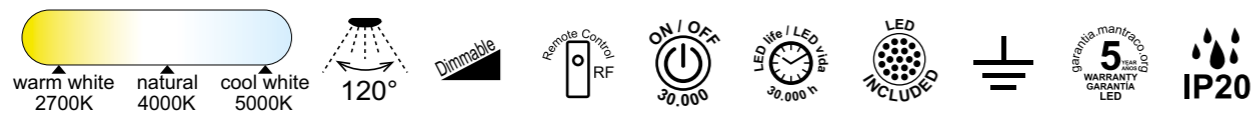

COIN

by Mantra Team

COIN

7560 Blanco-White
LED 100W 2700K-5000K 6000lm

7561 Negro-Black
LED 100W 2700K-5000K 6000lm

7562 Madera-Wood
LED 100W 2700K-5000K 6000lm

8036 Oro-Gold
LED 100W 2700K-5000K 6000lm

Metal/Acrílico/ABS-Metal/Acrylic/ABS 220-240V~ 50/60Hz CRI≥ 80 R00129 Incluido