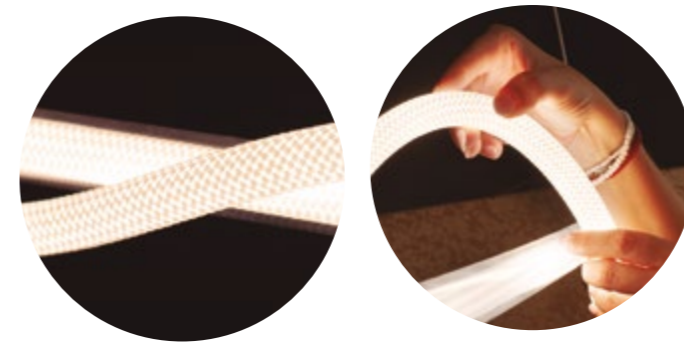

8950 Oro-Gold
LED 7W-3000K-960lm

8951 Negro-Black
LED 38W-3000K-5050lm

8952 Oro-Gold
LED 38W-3000K-5050lm

Difusor acabado Oro
Gold-finish diffuser

Manguera flexible de silicona
Flexible silicone hose

Aluminio/Silicona/Hierro/Acrílico 220-240V~50/60Hz CRI≥ 80 Cable: Transparente/1.5m