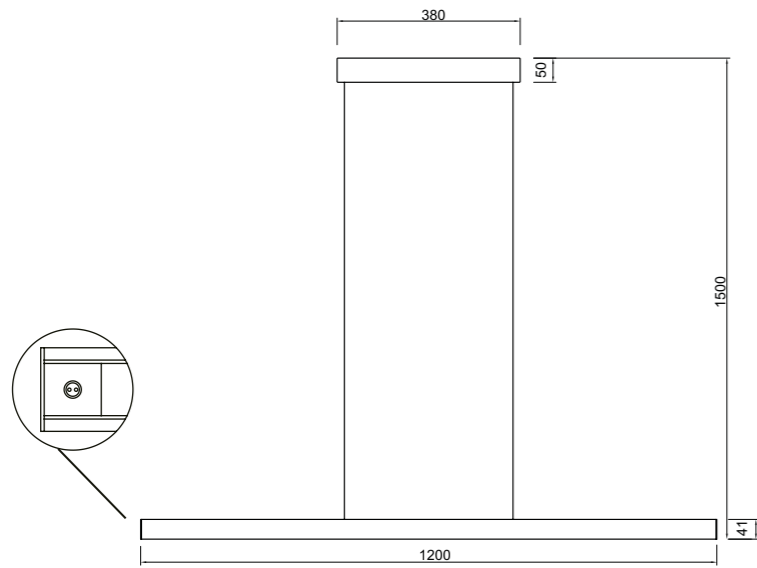

LINEAL

by Mantra team

LINEAL

9034 Blanco-White
LED 24W-3000K-2970lm

9035 Negro-Black
LED 24W-3000K-2970lm

9036 Oro-Gold
LED 24W-3000K-2970lm

Aluminio/Hierro/Acrílico-Aluminum/Iron/Acrylic 220-240V~50/60Hz CRI≥ 80 Cable: Transparente/2x1.5m