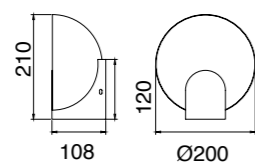

8591 Oro-Gold
LED 5W 3000K 400lm

Acero/Steel 220-240V~ 50/60Hz CRI≥ 80