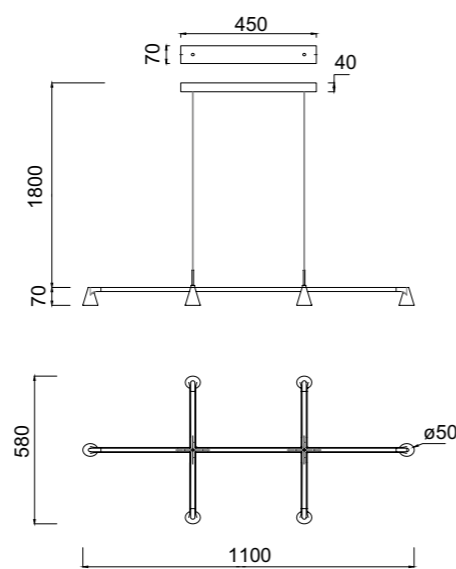

9408 Negro-Black
LED 42W-3000K-3600lm
Dimmable TRIAC

Aluminio-Aluminum 220-240V~50/60Hz CRI≥ 80 Cable: Negro/1.5m

Aluminio-Aluminum 220-240V~50/60Hz CRI≥ 80 Cable: Negro/1.5m