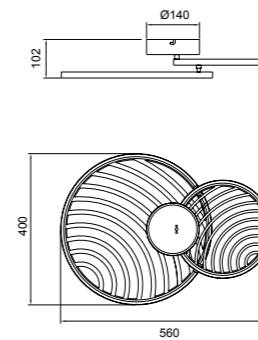

7235 Oro-Gold
LED 30W 3000K 2250lm

Metal-Metal 220-240V~ 50/60Hz CRI≥ 80 Registered N° 007663331-0006