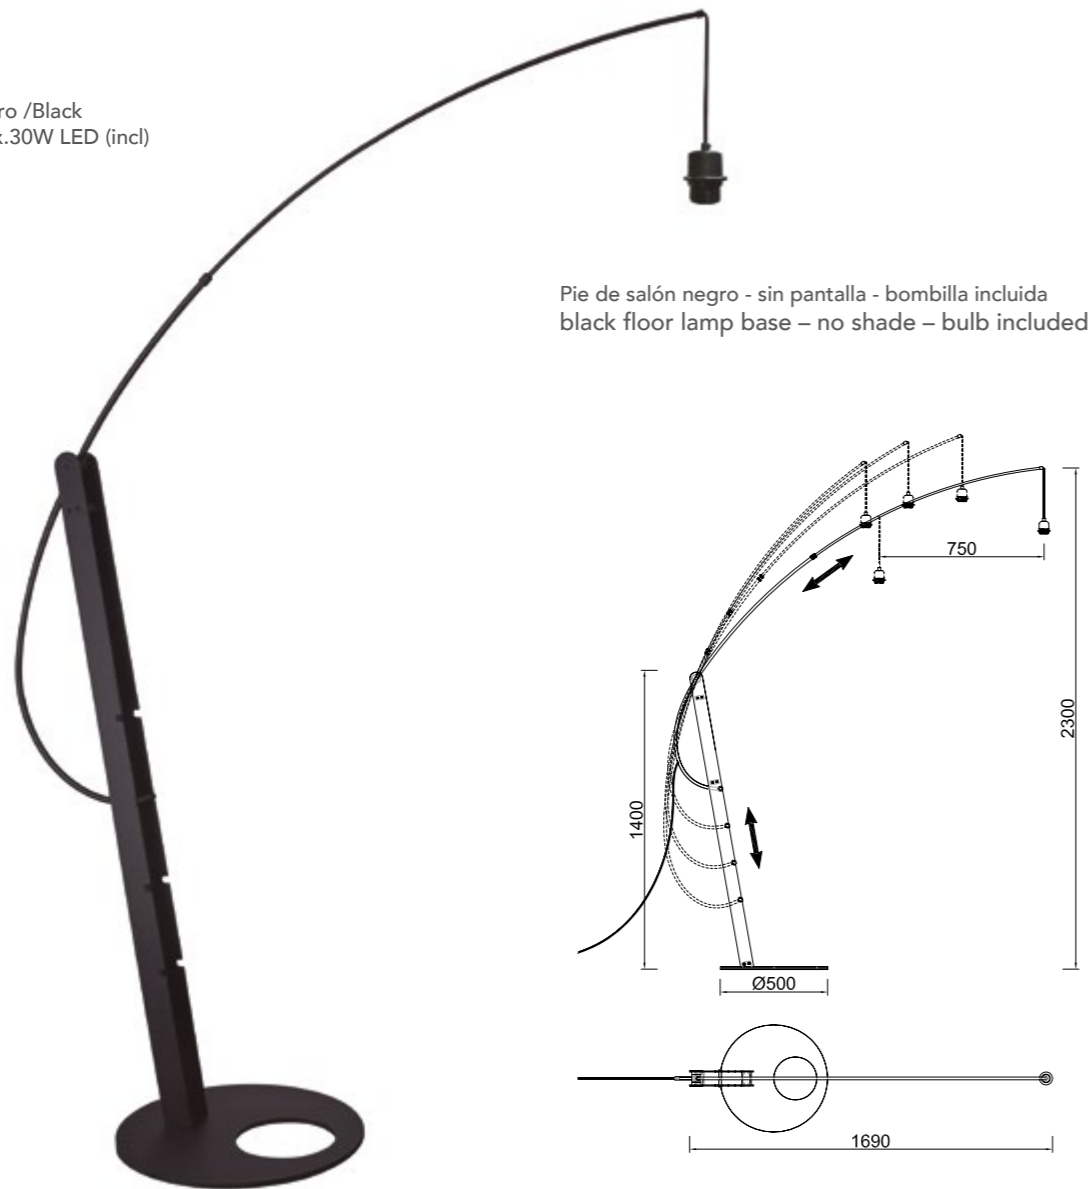

9448
Pantalla/Shade
Gris /Gray

Tela/Acero-Fabric/Steel 100-240V~ 50/60Hz

RICCA **NEW**

by Mantra team

RICCA NEW
by Mantra team

9446 Negro /Black
1x E27 máx.30W LED (incl)

Pie de salón negro - sin pantalla - bombilla incluida
black floor lamp base - no shade - bulb included

E27 1x 30W LED
bombilla incluida - bulb included

R09295 Incluido/Included
CCT 2700K-3200K-4000K

Tela/Acero-Fabric/Steel 100-240V~ 50/60Hz

Ref
9446 + 9447

Ref
9446 + 9448

9447
Pantalla/Shade
Crema /Cream

9448
Pantalla/Shade
Gris /Gray