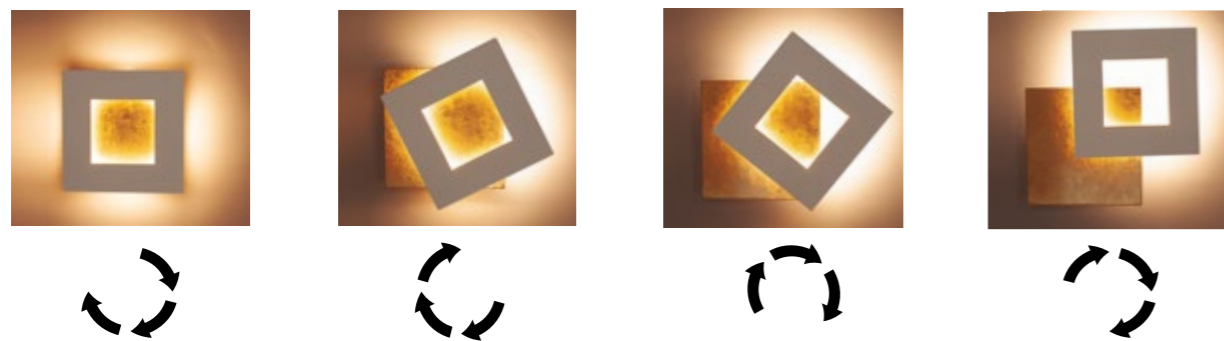

DALIA

REFERENCE	K	LED WATT	LUMENS	FINISH	SIZES	MOTION-ROTATE
8110	3000K	12W	840lm	Blanco-White	140 x 140	
8111	3000K	12W	840lm	Blanco+Oro-White+Gold	140 x 140	
8112	3000K	12W	840lm	Negro+Oro-Black+Gold	140 x 140	
8113	3000K	12W	840lm	Corten+Oro-Corten+Gold	140 x 140	
8114	3000K	18W	1260lm	Blanco-White	180 x 180	
8115	3000K	18W	1260lm	Blanco+Oro-White+Gold	180 x 180	
8116	3000K	18W	1260lm	Negro+Oro-Black+Gold	180 x 180	
8117	3000K	18W	1260lm	Corten+Oro-Corten+Gold	180 x 180	
8118	3000K	24W	1680lm	Blanco-White	220 x 220	
8119	3000K	24W	1680lm	Blanco+Oro-White+Gold	220 x 220	
8120	3000K	24W	1680lm	Negro+Oro-Black+Gold	220 x 220	
8121	3000K	24W	1680lm	Corten+Oro-Corten+Gold	220 x 220	
8143	3000K	40W	2800lm	Blanco-White	400 x 400	
8144	3000K	40W	2800lm	Blanco+Oro-White+Gold	400 x 400	
8145	3000K	40W	2800lm	Negro+Oro-Black+Gold	400 x 400	
8146	3000K	40W	2800lm	Corten+Oro-Corten+Gold	400 x 400