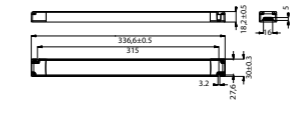

9404-60W 4-5-8L

9405-96W 5L ROUND

9406 -100W 8L ROUND / 14L

9407-150W 24L

9211 Blanco-White
LED 4W 3000K 320lm

9220 Negro-Black
LED 4W 3000K 320lm

9229 Oro-Gold
LED 4W 3000K 320lm

9235 Blanco-White
LED 4.7W 3000K 400lm