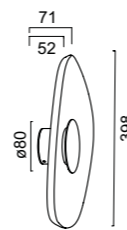

OFF

Aluminio-PET/Aluminum-PET 220-240V~50/60Hz CRI≥ 80