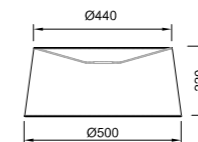

E27 1x 30W LED
bombilla incluida - bulb included

R09295 Incluido/Included
CCT 2700K-3200K-4000K

Tela/Acero-Fabric/Steel 100-240V~ 50/60Hz

Referencias
9445 + 9447

Referencias
9445 + 9448

9447
Pantalla/Shade
Crema /Cream