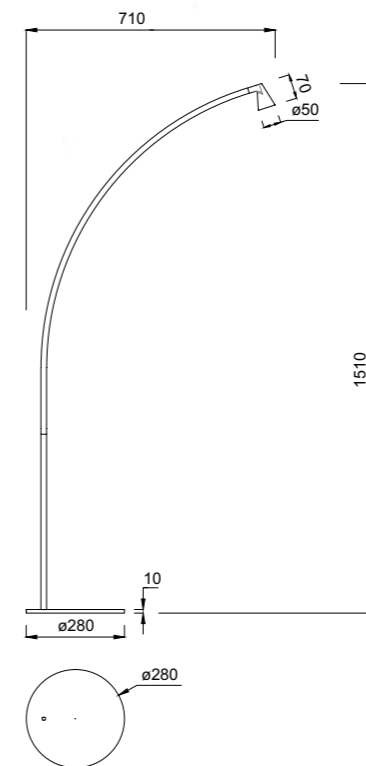

9412 Negro-Black
LED 5W-3000K-450lm

9413 Negro-Black
LED 5W-3000K-450lm

9414 Negro-Black
LED 5W-3000K-450lm

Aluminio-Aluminum 220-240V~50/60Hz CRI≥ 80

ÁFRICA **NEW**

9415 Negro-Black
LED 6W-3000K-450lm

9417 Negro-Black
LED 5W-3000K-450lm