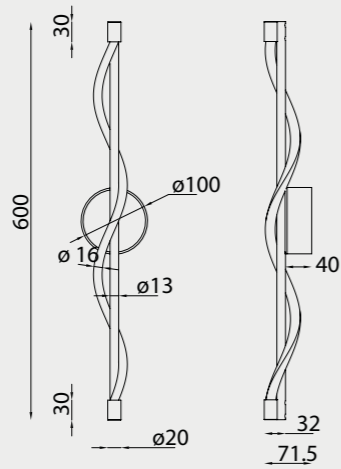

FUGAZ **NEW**

9552 Negro-Black
LED 7W-3000K-840lm

9551 Oro-Gold
LED 7W-3000K-840lm