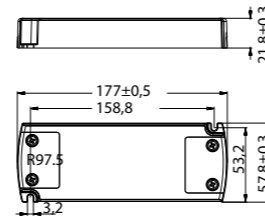

9401-50W 8L