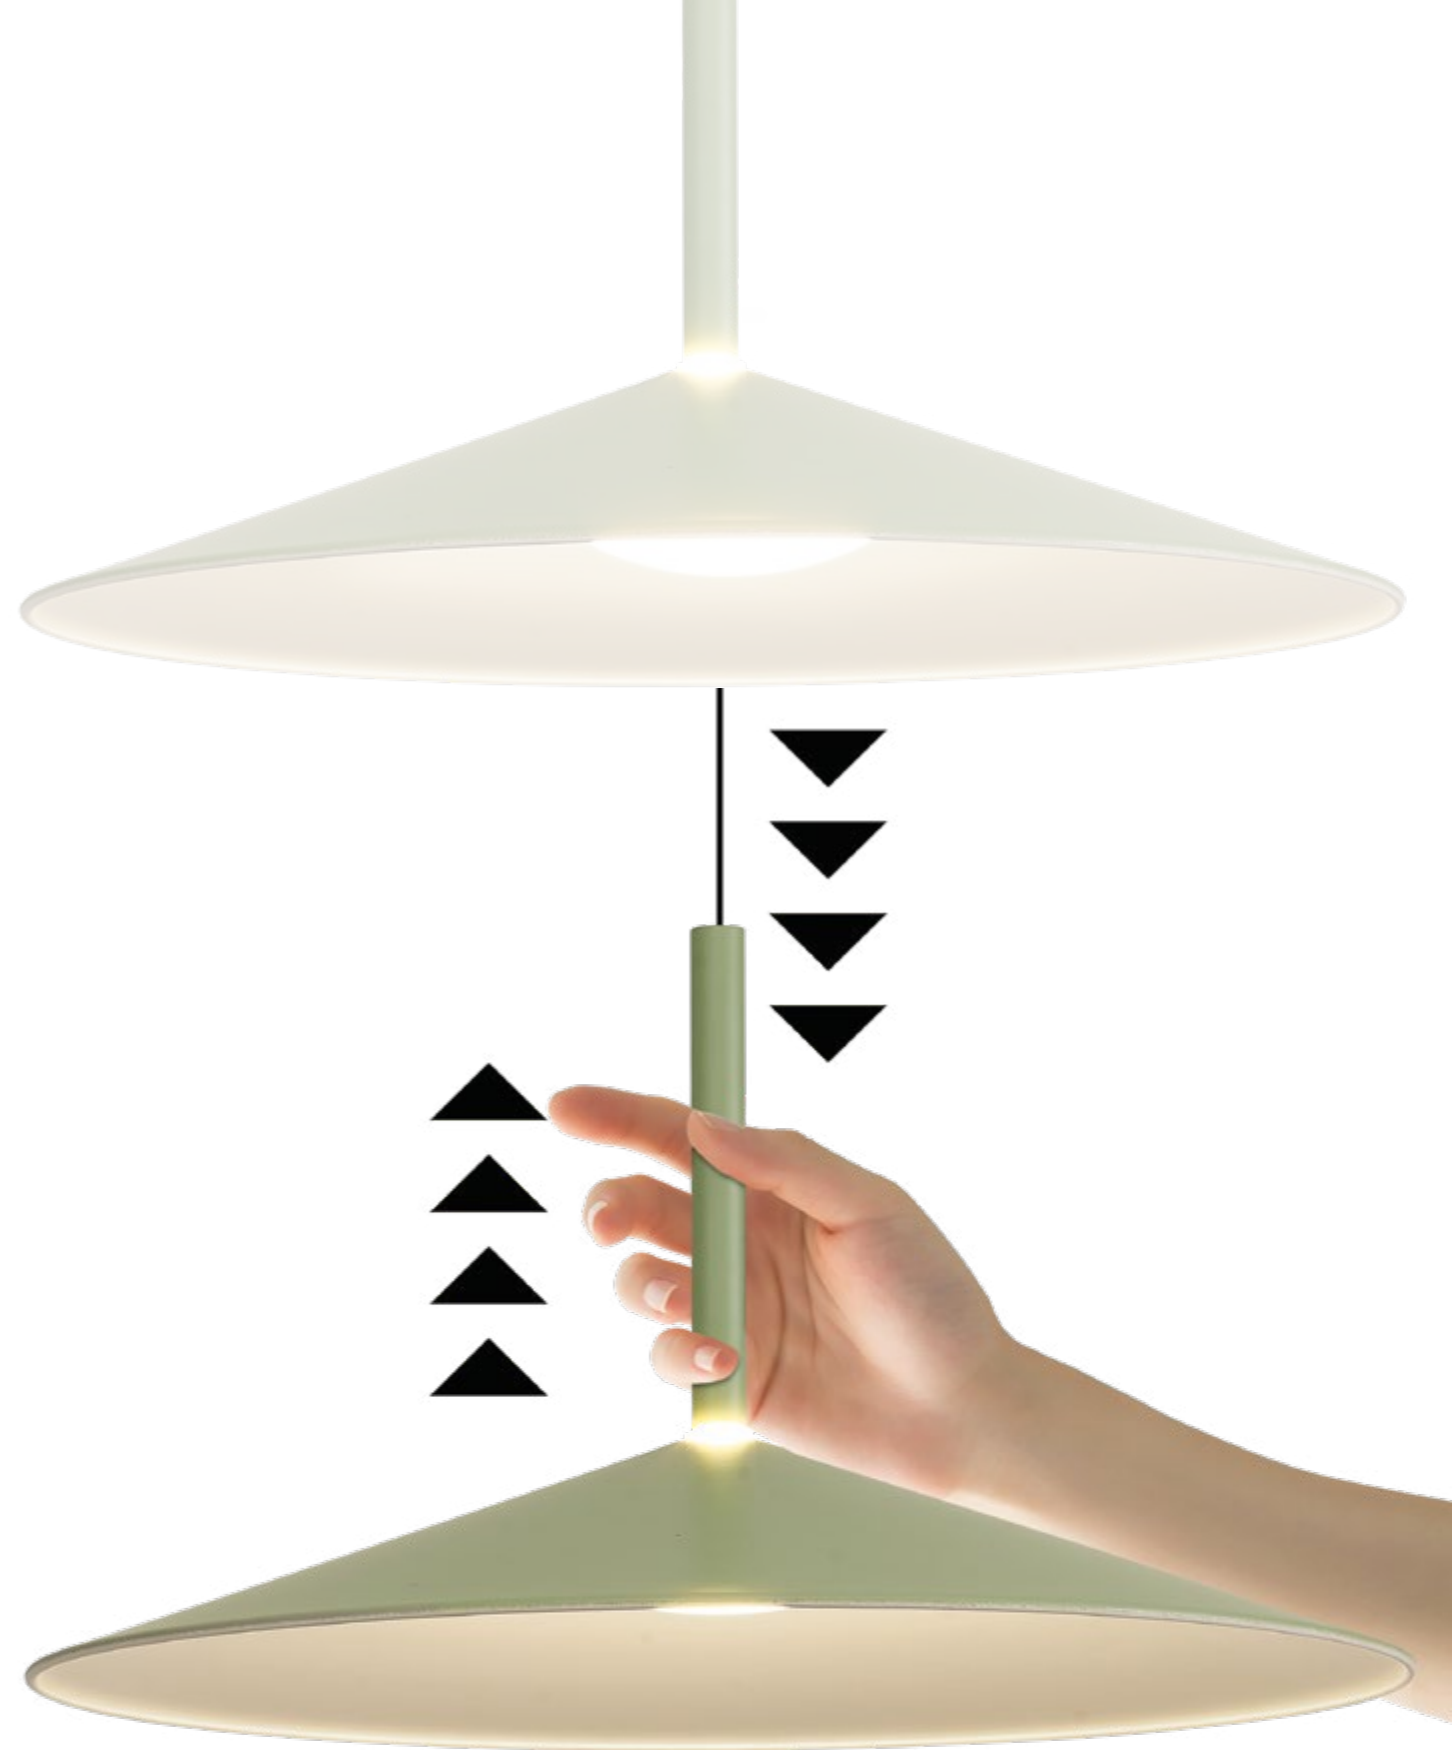

GU10 máx. 12W LED (no incl) 100-240V~ 50/60Hz CRI≥ 80

CALICE

by Mantra team

CALICE

CALICE

CALICE

7890 Blanco-White
LED 16W 3000K 1200lm

7891 Negro-Black
LED 16W 3000K 1200lm