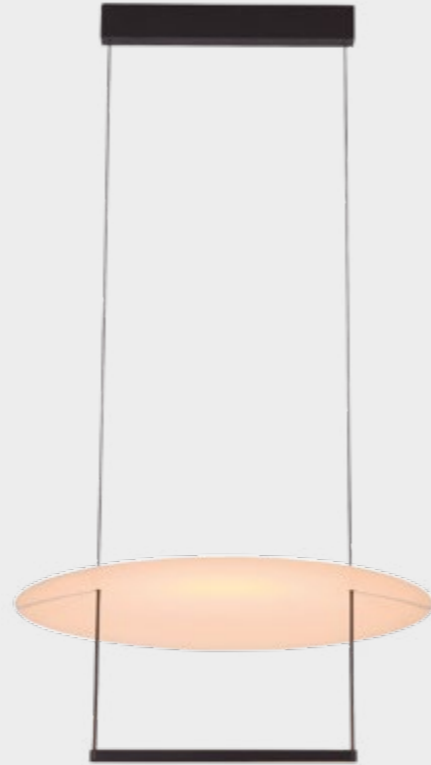

9423 Negro-Black
LED 30W-3000K-2920lm
DIMMABLE (3-STEP-DIM)