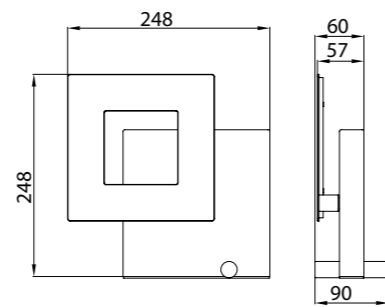

DALIA

8519
Oro+Blanco+Mármol
Gold+White+Marble
LED 18W 3000K 1260lm

8520
Oro+Negro+Mármol
Gold+Black+Marble
LED 18W 3000K 1260lm