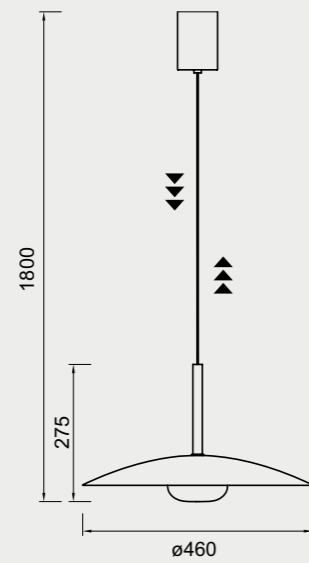

LINEAL

by Mantra team

LINEAL

9034 Blanco-White
LED 24W-3000K-2970lm

9035 Negro-Black
LED 24W-3000K-2970lm

9036 Oro-Gold
LED 24W-3000K-2970lm

Aluminio/Hierro/Acrílico-Aluminum/Iron/Acrylic 220-240V~50/60Hz CRI≥ 80 Cable: Transparente/2x1.5m