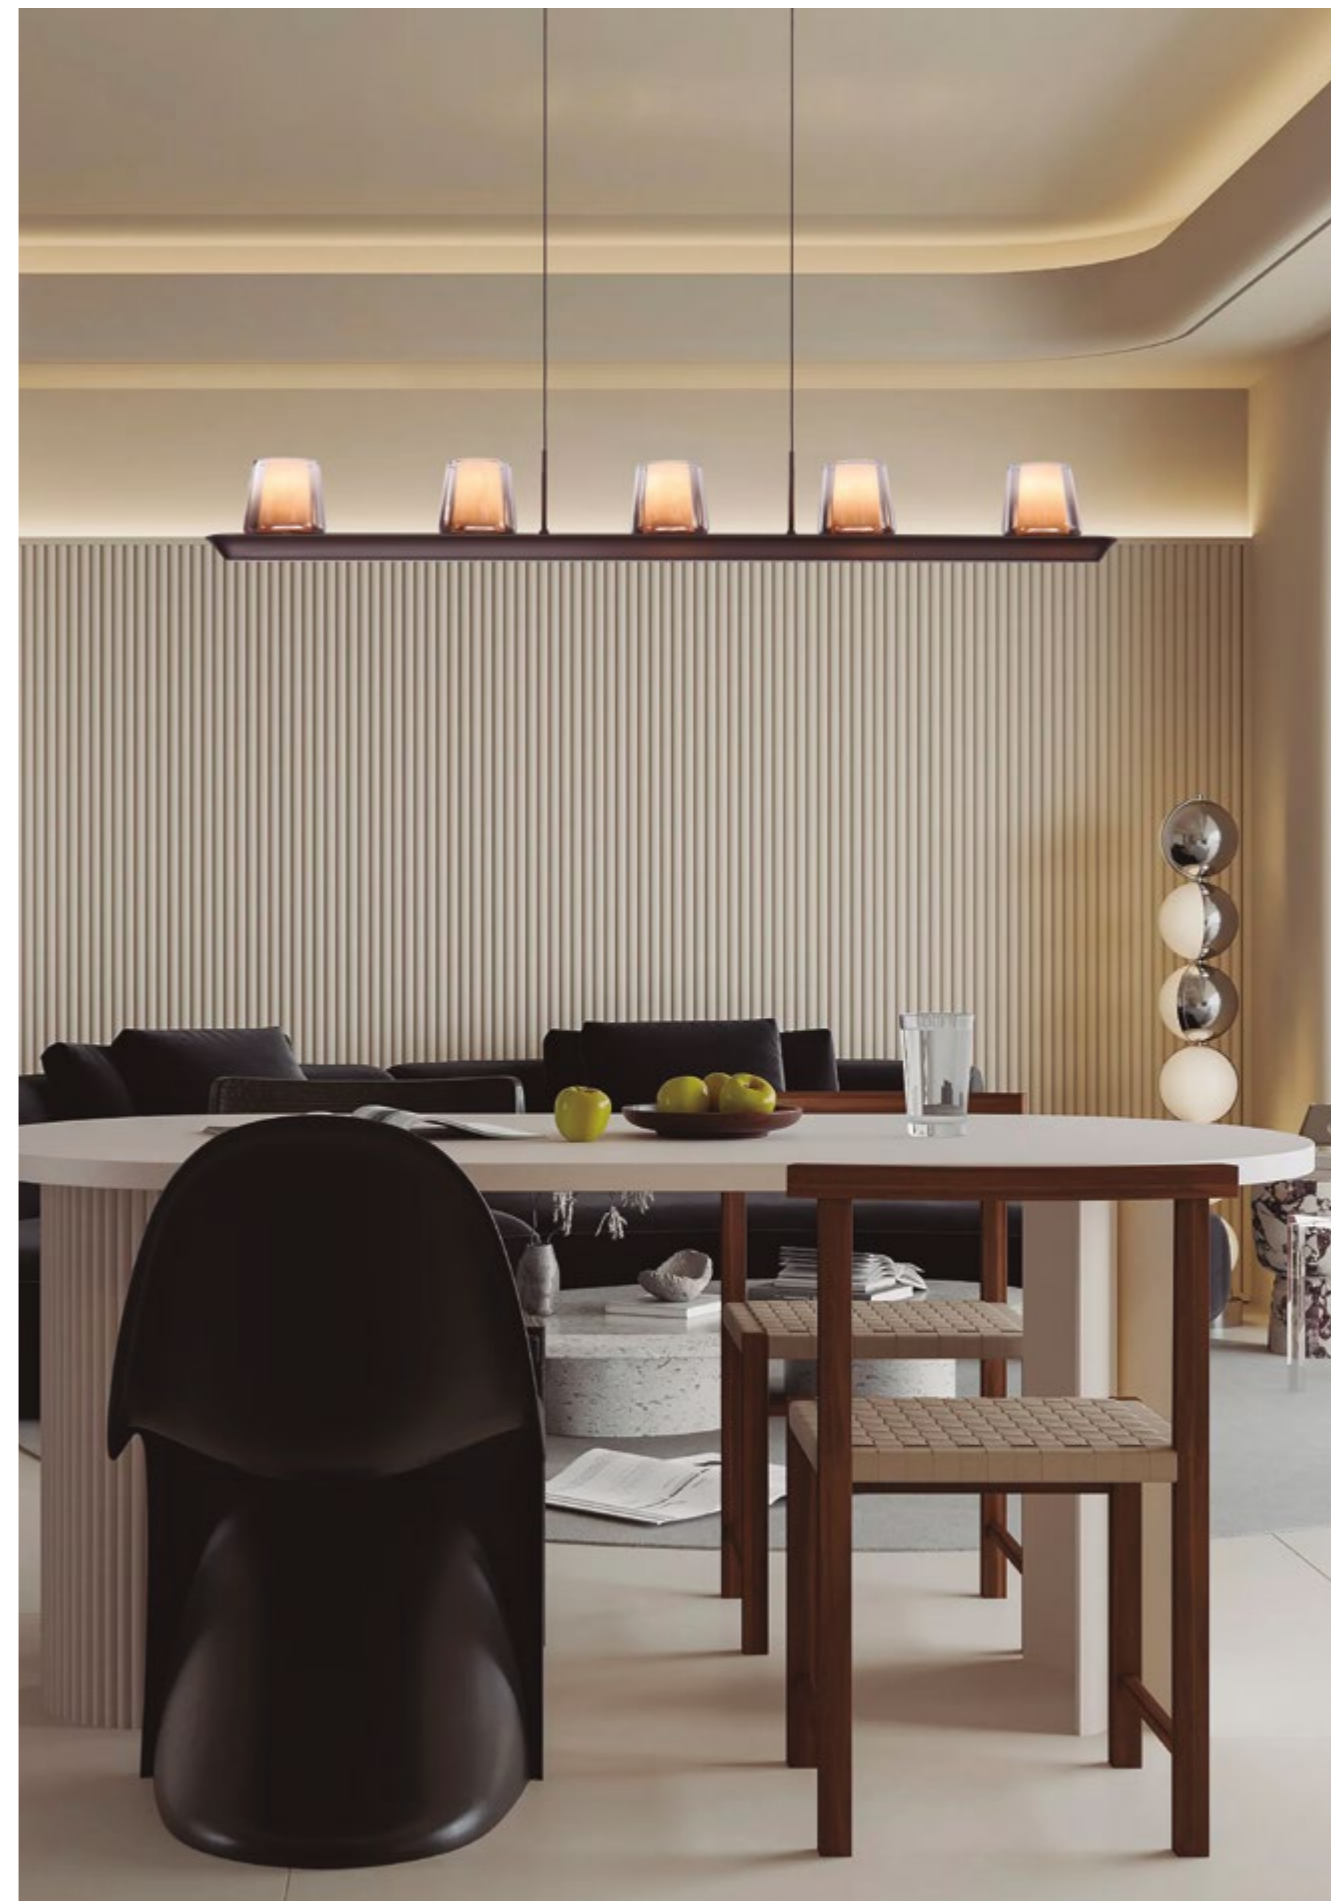

ALABASTRO NEW