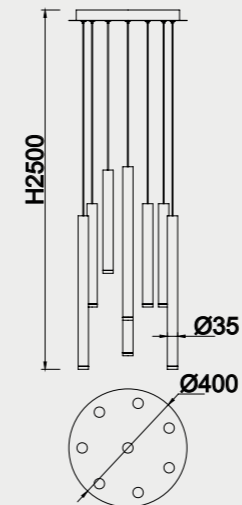

8082 Multicolor-Multicolour
LED 48W 3000K 3360lm

- 2 × Blanco-White
- 2 × Negro-Black
- 2 × Oro-Gold
- 2 × Corten-Corten

Color cable-Color wire
Negro-Black

Longitud cable-Wire length
8 x 2m