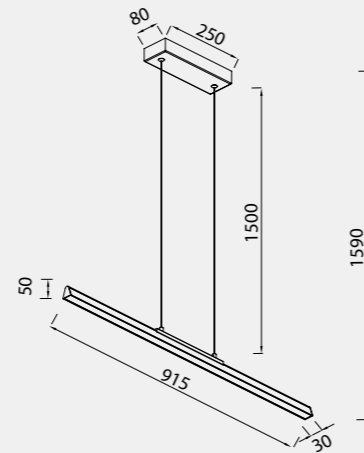

8961 Oro-Gold
LED 54W-3000K-6400lm