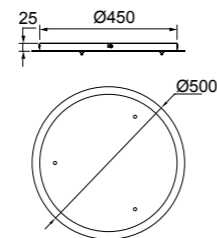

FLORÓN TECHO 3L - CEILING CUP 3L

- **8261**
  Blanco-White
- **8271**
  Cromo-Chrome
- **8266**
  Oro-Gold
- **8515**
  Negro-Black