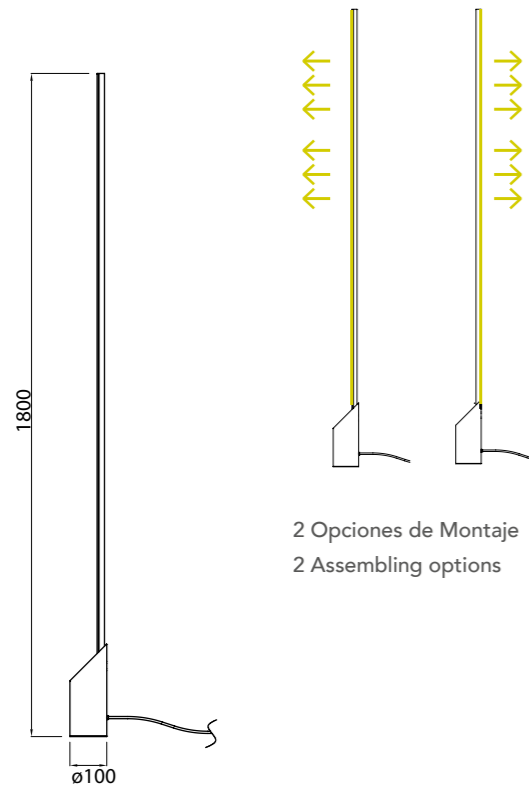

MÁRMOL

8512 Blanco-White

Decorado mármol/Decorated marble
LED 28W 3000K 1680lm

8513 Negro-Black

Decorado mármol/Decorated marble
LED 28W 3000K 1680lm