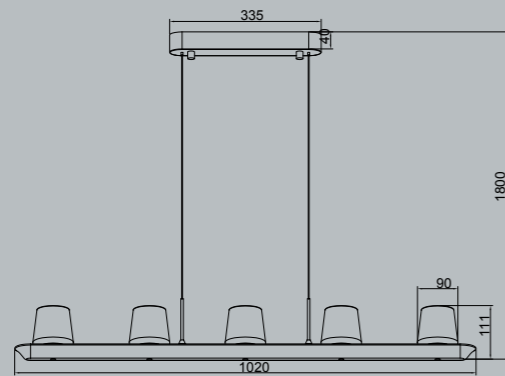

Tela/Acero-Fabric/Steel 100-240V~ 50/60Hz

ALABASTRO **NEW**

by Mantra team

ALABASTRO NEW

ALABASTRO NEW

9435 Ceniza-Ceniza
LED 55W-3000K- 4500lm
(3-STEP)

-
-
-
-
-
-
-
-

Metal-Cristal/ Metal-Glass 220-240V~50/60Hz CRI≥ 80