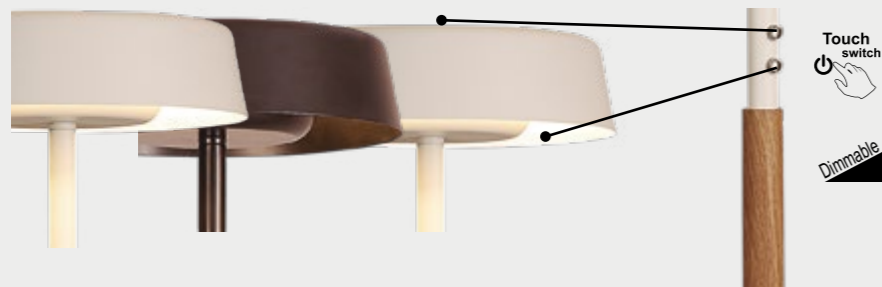

Tela/Madera/Acero-Fabric/Wood/Steel 100-240V~ 50/60Hz

NOA II

by Santolaria

NOA II

8566 Blanco-White
LED 15+15W 3000K 2800lm

8567 Negro-Black
LED 15+15W 3000K 2800lm

8568 Blanco madera- Wood white
LED 15+15W 3000K 2800lm