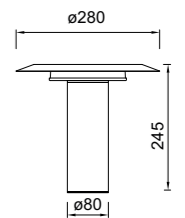

Metal/Acrílico-Metal/Acrylic 220-240V~50/60Hz CRI≥ 80