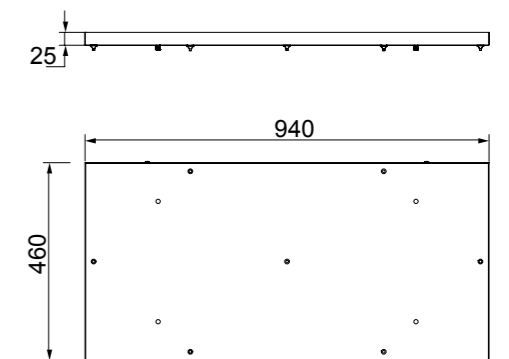

Metal-Metal