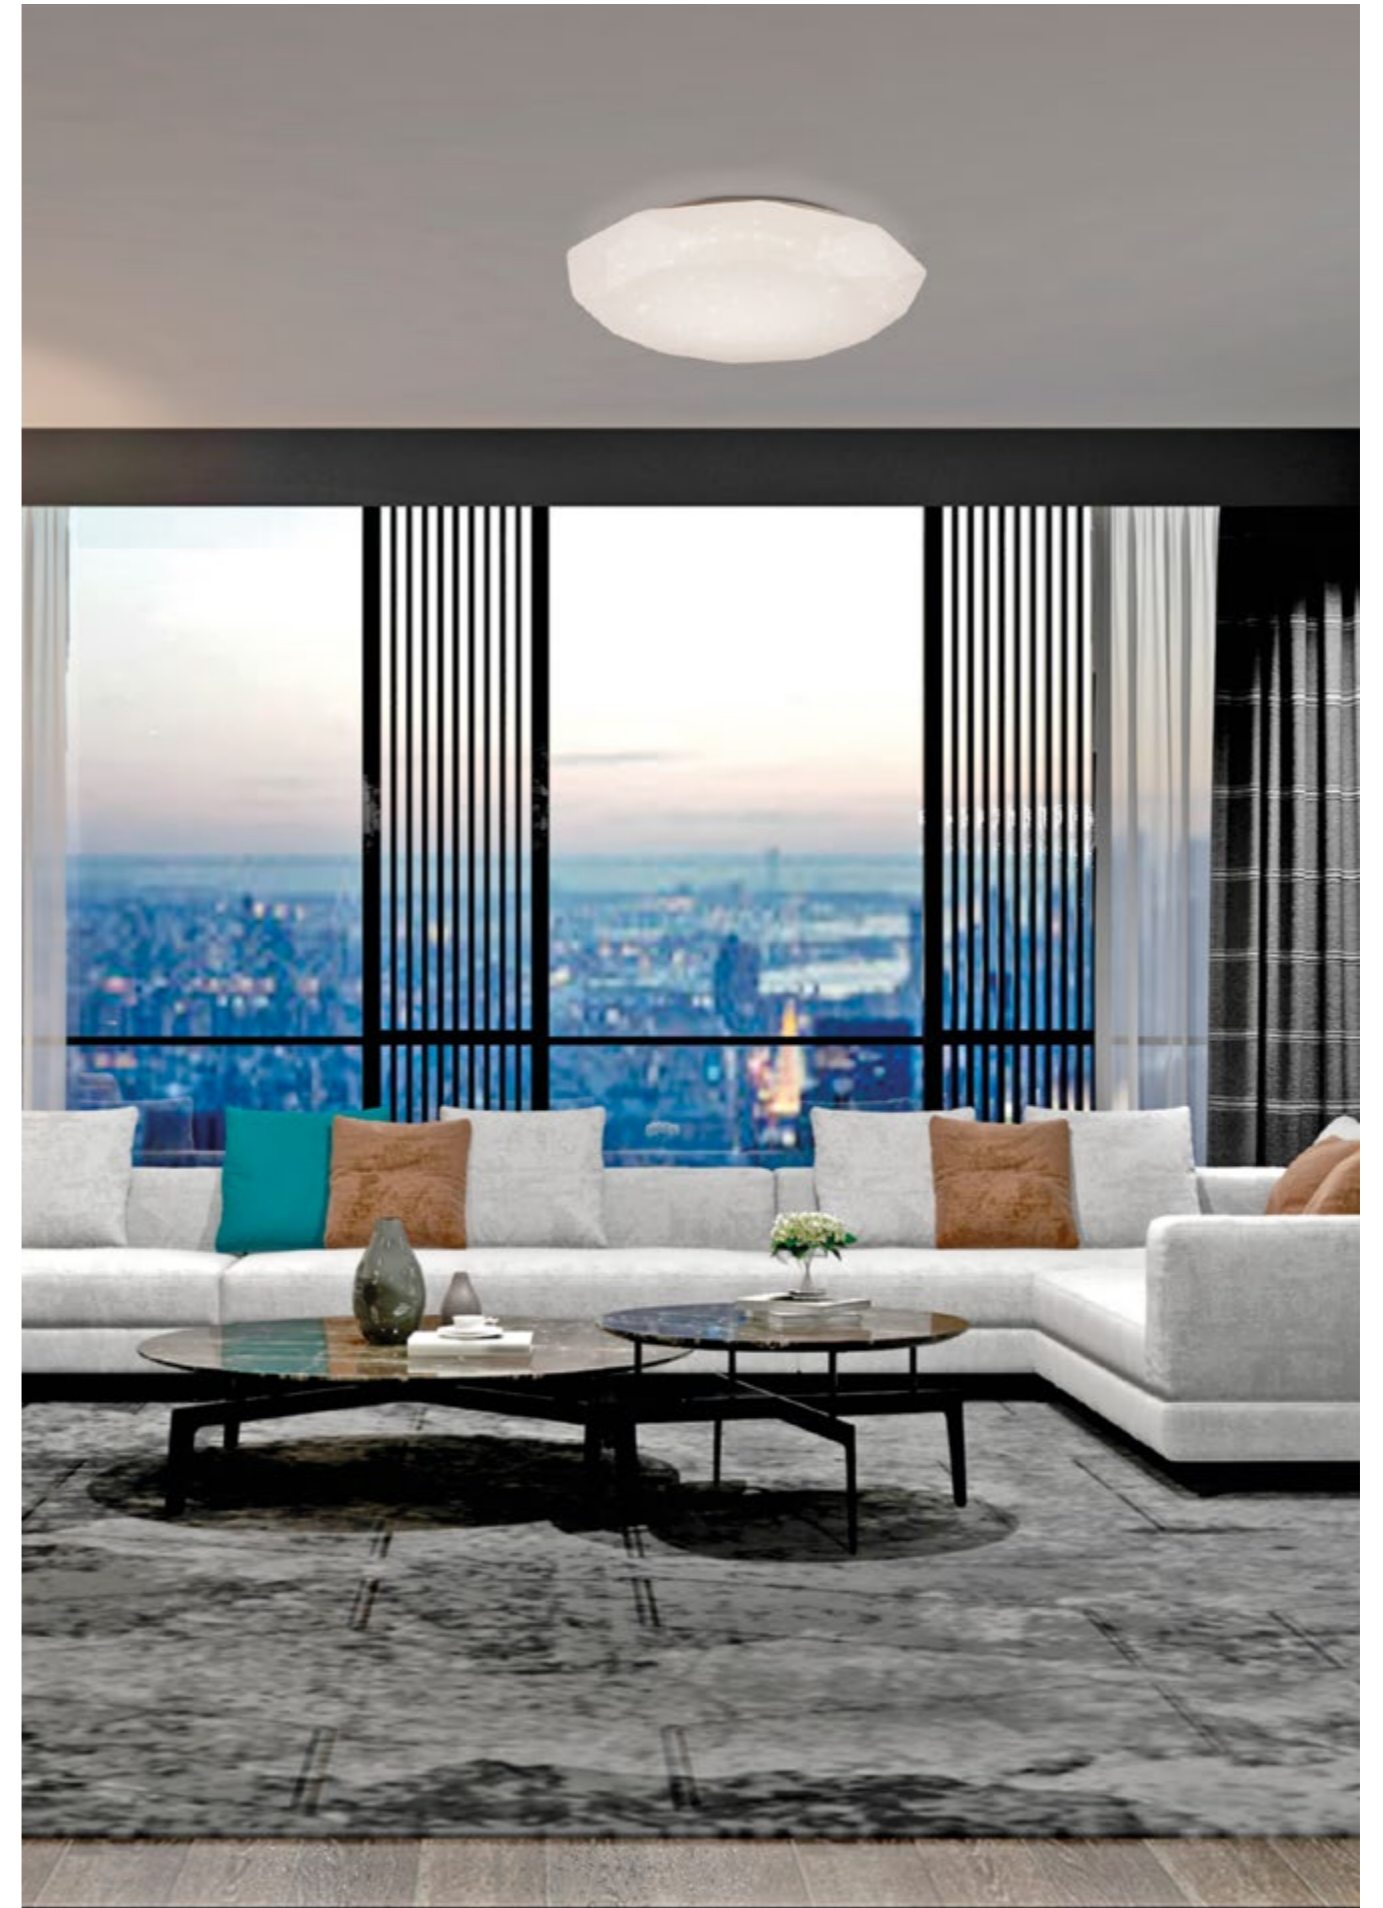

DIAMANTE II

5935 Blanco-White
LED 54W 3000K 3900lm

5936 Blanco-White
LED 36W 3000K 2600lm

5970 Blanco-White
LED 54W 5000K 4000lm

5971 Blanco-White
LED 36W 5000K 2700lm

Metal/Acrílico-Metal/Acrylic 220-240V~ 50/60Hz