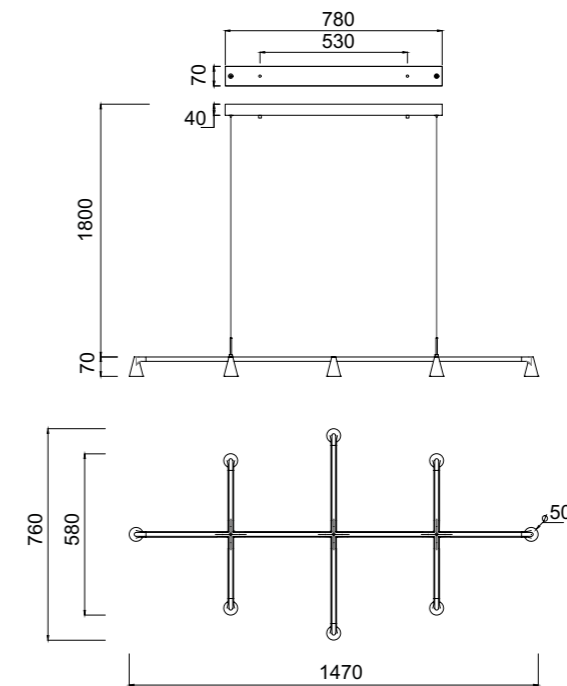

9408 Negro-Black
LED 42W-3000K-3600lm
Dimmable TRIAC

Aluminio-Aluminum 220-240V~50/60Hz CRI≥ 80 Cable: Negro/1.5m

Aluminio-Aluminum 220-240V~50/60Hz CRI≥ 80 Cable: Negro/1.5m