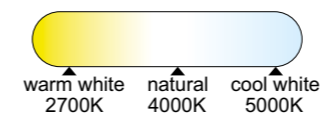

NISEKO II

REF	COLOR	LED	TEMP. COLOR	DIMMABLE	LÚMENESL	ÚMENES 360°	MANDO	APP
8629	Blanco-White	42W	2700K-5000K	▲	2500 lm	4900 lm	R00135 (2.4G)	x
8630	Negro-Black	42W	2700K-5000K	▲	2500 lm	4900 lm	R00135 (2.4G)	x
8631	Oro-Gold	42W	2700K-5000K	▲	2500 lm	4900 lm	R00135 (2.4G)	x
8632	Madera-Wood	42W	2700K-5000K	▲	2500 lm	4900 lm	R00135 (2.4G)	x
8633	Blanco-White6	2W	2700K-5000K	▲	3000 lm	7200 lm	R00135 (2.4G)	x
8634	Negro-Black	62W	2700K-5000K	▲	3000 lm	7200 lm	R00135 (2.4G)	x
8635	Oro-Gold	62W	2700K-5000K	▲	3000 lm	7200 lm	R00135 (2.4G)	x
8636	Madera-Wood	62W	2700K-5000K	▲	3000 lm	7200 lm	R00135 (2.4G)	x