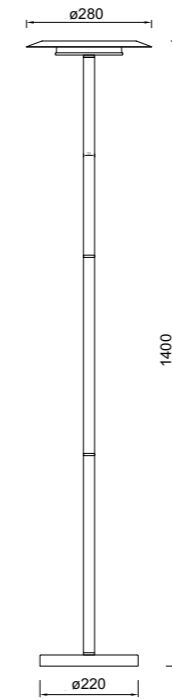

9005 Blanco+Negro-White+Black
LED 12W-3000K-1600lm

9004 Blanco+Negro-White+Black
LED 12W 3000K 1600lm