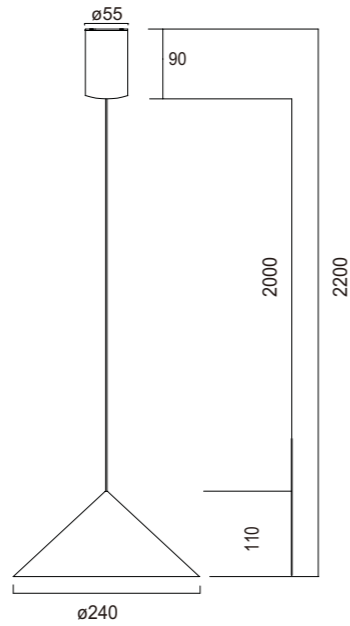

Aluminio/Aluminum 220-240V~50/60Hz CRI≥ 80 Cable: negro/2m