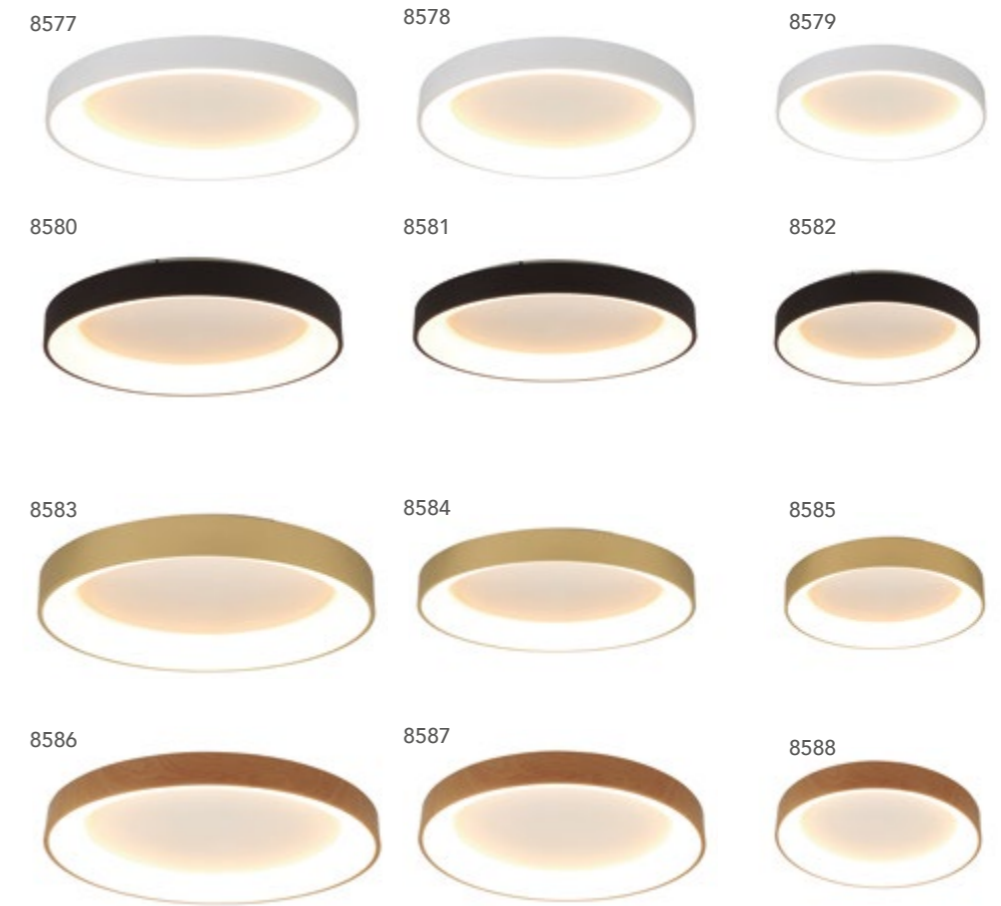

warm white 2700K
natural 4000K
cool white 5000K
Dimmable
Remote Control RF
ON / OFF 30,000
LED life / LED life 30,000 h
LED INCLUDED
5 años WARRANTY GARANTIA LED
IP20