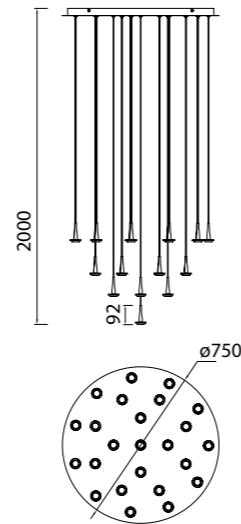

8937 Oro-Gold
LED 120W-3000K-12100lm