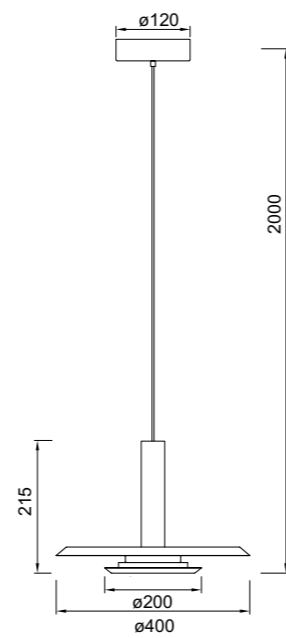

TINA

9000 Blanco+Negro-White+Black
LED 24W-3000K-2900lm

9001 Blanco+Negro-White+Black
LED 18W-3000K-2350lm