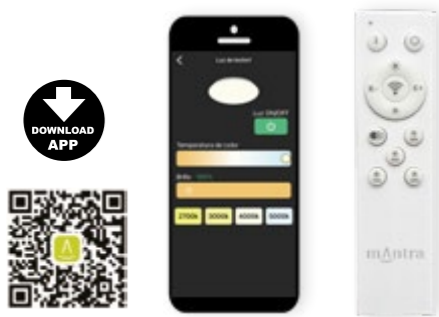

COIN

7916 Blanco-White
LED 100W 2700K-5000K 4900lm

7917 Negro-Black
LED 100W 2700K-5000K 4900lm

7918 Madera-Wood
LED 100W 2700K-5000K 4900lm

7925 Oro-Gold
LED 100W 2700K-5000K 4900lm

7919 Blanco-White
LED 80W 2700K-5000K 3900lm

7920 Negro-Black
LED 80W 2700K-5000K 3900lm

7921 Madera-Wood
LED 80W 2700K-5000K 3900lm

7926 Oro-Gold
LED 80W 2700K-5000K 3900lm

7922 Blanco-White
LED 56W 2700K-5000K 2500lm

7923 Negro-Black
LED 56W 2700K-5000K 2500lm

7924 Madera-Wood
LED 56W 2700K-5000K 2500lm

7927 Oro-Gold
LED 56W 2700K-5000K 2500lm

R00129