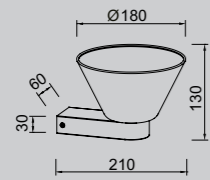

NEW YORK **NEW**

9215 Oro-Gold
LED 5W-3000K-740lm