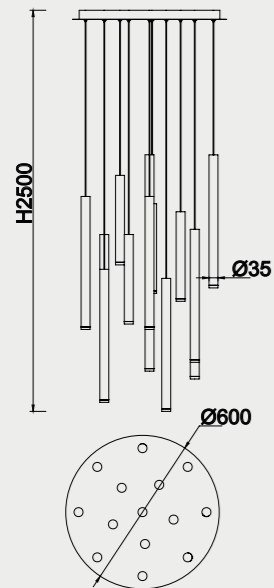

Color cable-Color wire
Negro-Black

Longitud cable-Wire length
14 x 2m

8082 Multicolor-Multicolour
LED 48W 3000K 3360lm

- 2 × Blanco-White
- 2 × Negro-Black
- 2 × Oro-Gold
- 2 × Corten-Corten

Color cable-Color wire
Negro-Black