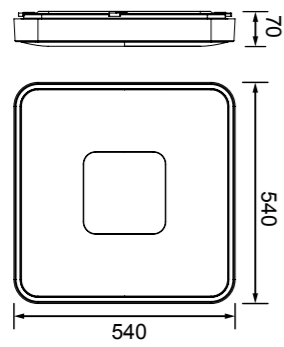

COIN

7916 Blanco-White
LED 100W 2700K-5000K 4900lm

7917 Negro-Black
LED 100W 2700K-5000K 4900lm

7918 Madera-Wood
LED 100W 2700K-5000K 4900lm

7925 Oro-Gold
LED 100W 2700K-5000K 4900lm

7919 Blanco-White
LED 80W 2700K-5000K 3900lm

7920 Negro-Black
LED 80W 2700K-5000K 3900lm

7921 Madera-Wood
LED 80W 2700K-5000K 3900lm

7926 Oro-Gold
LED 80W 2700K-5000K 3900lm

7922 Blanco-White
LED 56W 2700K-5000K 2500lm

7923 Negro-Black
LED 56W 2700K-5000K 2500lm

7924 Madera-Wood
LED 56W 2700K-5000K 2500lm

7927 Oro-Gold
LED 56W 2700K-5000K 2500lm

R00129