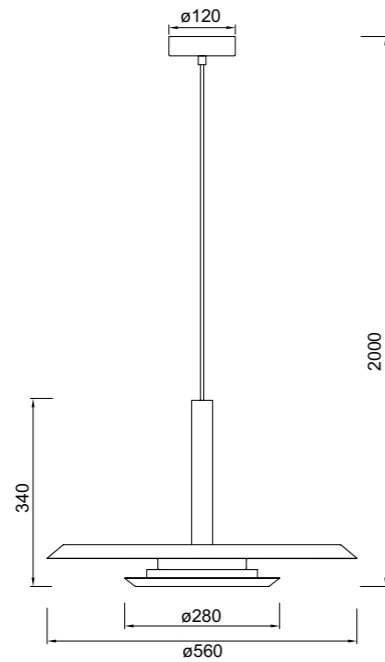

TINA

9000 Blanco+Negro-White+Black
LED 24W-3000K-2900lm

9001 Blanco+Negro-White+Black
LED 18W-3000K-2350lm