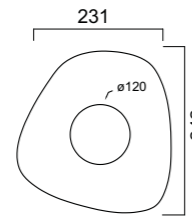

OFF

Aluminio-PET/Aluminum-PET 220-240V~50/60Hz CRI≥ 80