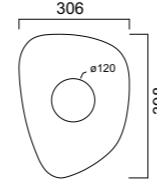

OFF

Aluminio-PET/Aluminum-PET 220-240V~50/60Hz CRI≥ 80