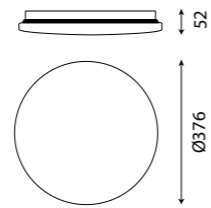

8694 Blanco-White
LED 32W 3000K-4000K-5000K 3100lm