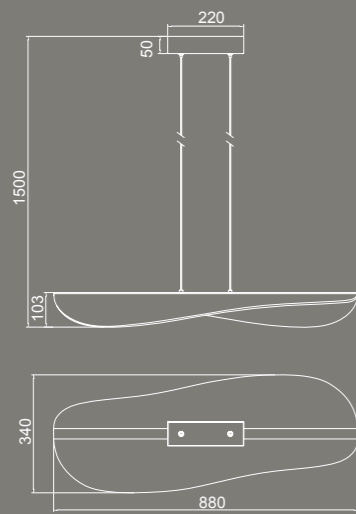

BIANCA

by José Ignacio Ballester

BIANCA

7765 Blanco-White
LED 50W 3000K 3000lm

7766 Blanco-White
LED 40W 3000K 2450lm

8209 Blanco-White Dimmable
LED 50W 3000K 3000lm

8210 Blanco-White Dimmable
LED 40W 3000K 2450lm