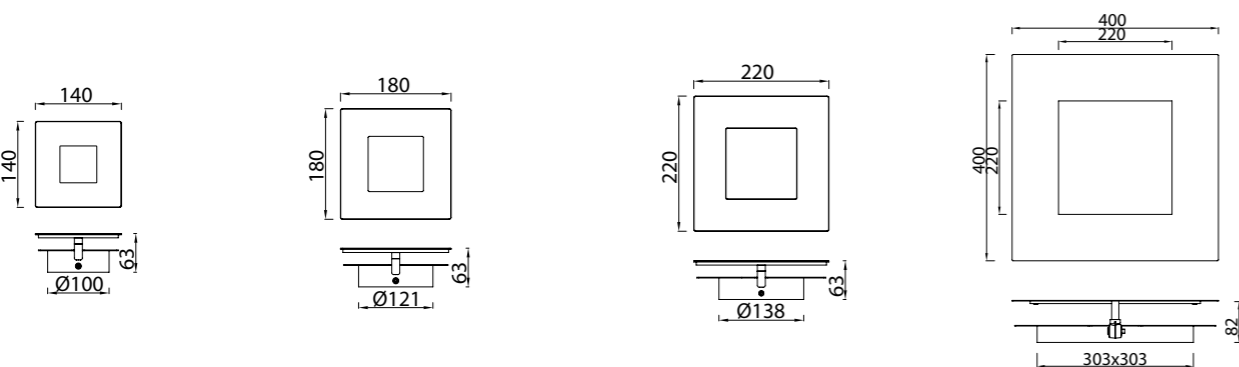

DALIA

DALIA

REFERENCE	K	LED WATT	LUMENS	FINISH	SIZES	MOTION-ROTATE
8110	3000K	12W	840lm	Blanco-White	140 x 140	
8111	3000K	12W	840lm	Blanco+Oro-White+Gold	140 x 140	
8112	3000K	12W	840lm	Negro+Oro-Black+Gold	140 x 140	
8113	3000K	12W	840lm	Corten+Oro-Corten+Gold	140 x 140	
8114	3000K	18W	1260lm	Blanco-White	180 x 180	
8115	3000K	18W	1260lm	Blanco+Oro-White+Gold	180 x 180	
8116	3000K	18W	1260lm	Negro+Oro-Black+Gold	180 x 180	
8117	3000K	18W	1260lm	Corten+Oro-Corten+Gold	180 x 180	
8118	3000K	24W	1680lm	Blanco-White	220 x 220	
8119	3000K	24W	1680lm	Blanco+Oro-White+Gold	220 x 220	
8120	3000K	24W	1680lm	Negro+Oro-Black+Gold	220 x 220	
8121	3000K	24W	1680lm	Corten+Oro-Corten+Gold	220 x 220	
8143	3000K	40W	2800lm	Blanco-White	400 x 400	
8144	3000K	40W	2800lm	Blanco+Oro-White+Gold	400 x 400	
8145	3000K	40W	2800lm	Negro+Oro-Black+Gold	400 x 400	
8146	3000K	40W	2800lm	Corten+Oro-Corten+Gold	400 x 400	