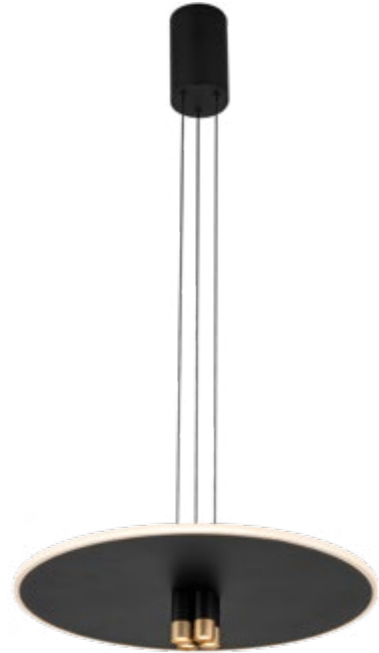

NÓMADA

8982 Negro/Oro-Gold/Black
LED 42W-3000K-5200lm

8983 Negro/Oro-Gold/Black
LED 33W-3000K-4350lm