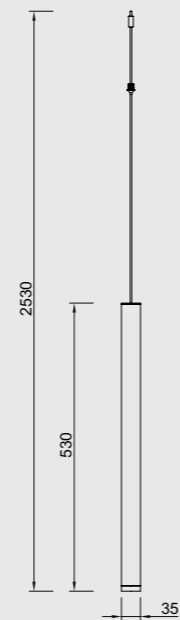

9332 Blanco-White
LED 4,5W 3000K 430lm

9333 Negro-Black
LED 4,5W 3000K 430lm

9334 Oro-Gold
LED 4,5W 3000K 430lm

9335 Corten-Corten
LED 4,5W 3000K 430lm

MODO DE USO