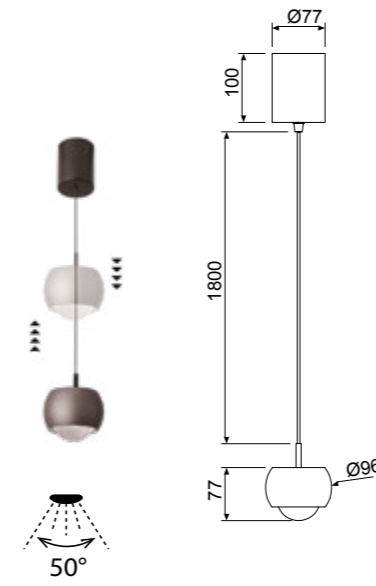

8408 Café-Coffee
LED 12W 3000K 1100lm

8541 Oro-Gold
LED 12W 3000K 1100lm

MODO DE USO

Aluminio/Metal-Aluminium/Metal 220-240V~ 50/60Hz CRI≥ 80