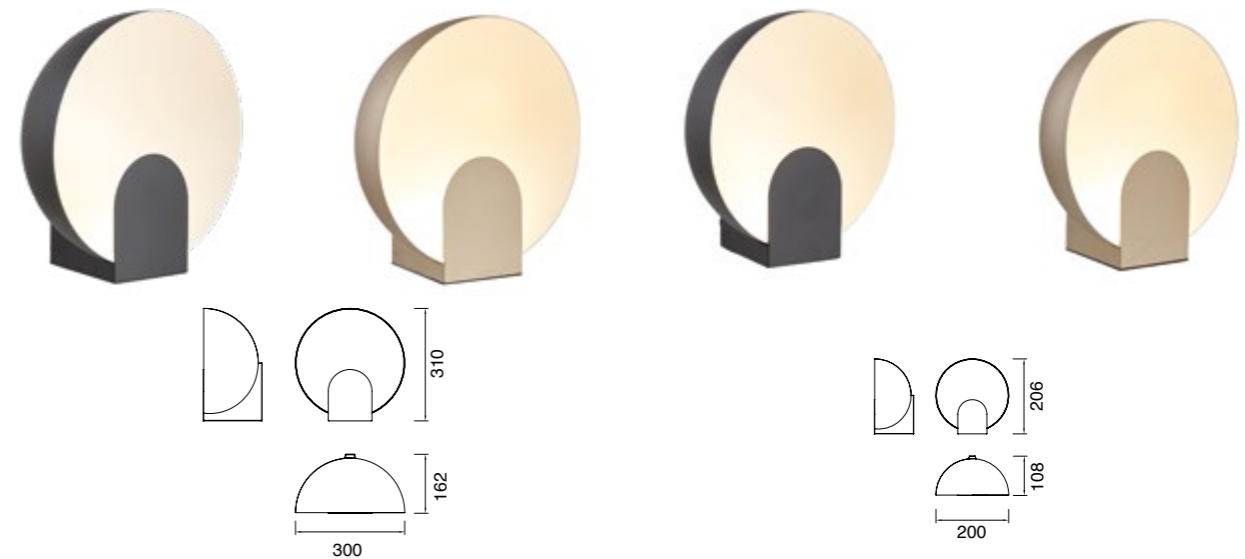

ÓCULO

by Mantra team

ÓCULO

8431 Negro-Black
LED 12W 3000K 1080lm

8432 Oro-Gold
LED 12W 3000K 1080lm

8433 Negro-Black
LED 5W 3000K 400lm

8434 Oro-Gold
LED 5W 3000K 400lm

8590 Negro-Black
LED 5W 3000K 400lm