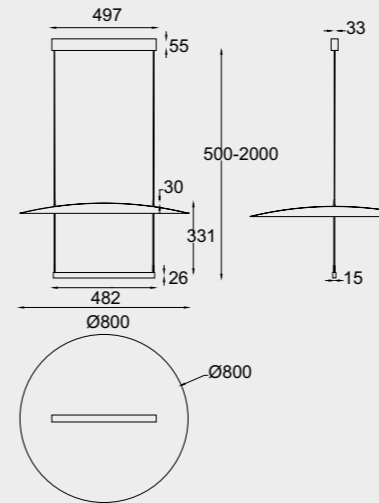

9424 Negro-Black
LED 39W-3000K-3510lm
DIMMABLE (3-STEP-DIM)

Metal/ 220-240V~50/60Hz CRI≥ 80 Cable: Negro/1.5m