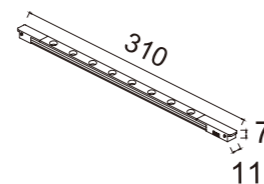

MAGNETO mini

Ref	K	Led	Lumens	Angle
9574	3000K	6W	500lm	36°