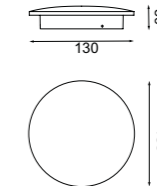

Ref	K	Led	Lumens	Finish
9629	3000K	15W	1050lm	Blanco-White