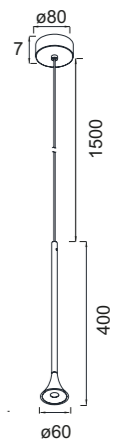

Material: Aluminio-Aluminum

100-240V~50/60Hz CRI:≥ 90