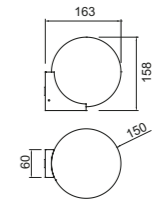

INTERLAKEN

Aplique exterior-Outdoor wall lamp

Ref	BULB (Not incl)	Finish	Material
9612	1L x G9 máx. 5W LED	Negro-Black	Aluminio/Vidrio Aluminum/Glass