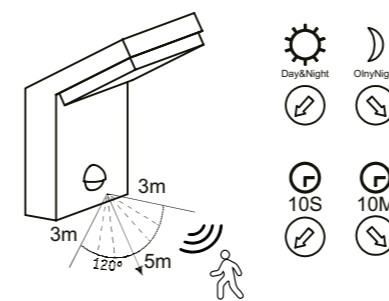

Material: Aluminio-Aluminum

220-240V-50/60Hz CRI: ≥ 80