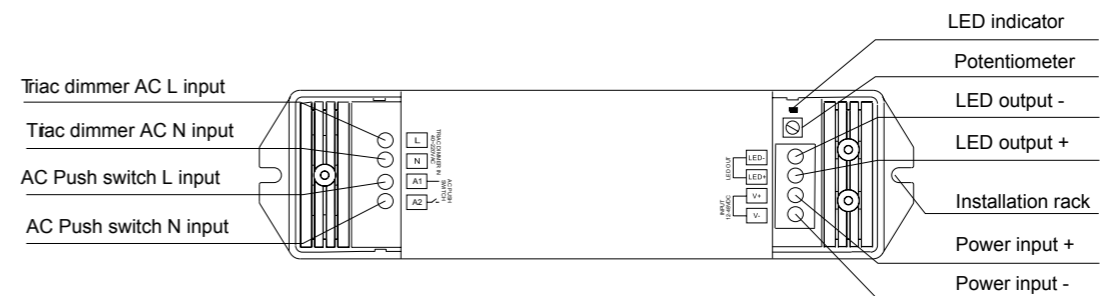

Estructuras e Instalaciones Mecánicas/Mechanical Structures and Installations