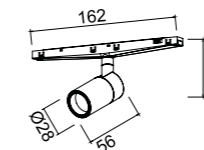

Ref	K	Led	Lumens	Angle
9582	3000K	5W	400lm	38°