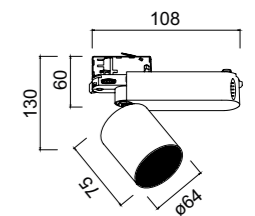

SPEAK TRIFÁSICO

Altavoz bluetooth Track trifásico-Triphasic track bluetooth speaker

Ref	Power	Bluetooth version	Bluetooth distance	Finish	Signal frequency
9631	10W	V5.4	10 m	Blanco-White	12 Db

Ref	Power	Bluetooth version	Bluetooth distance	Finish	Signal frequency
9632	10W	V5.4	10 m	Negro-Black	12 Db

Los dispositivos Bluetooth se conectan al modo Host, y los modos Track Bluetooth Speaker y otros subunidades se sincronizan y conectan automáticamente.

Bluetooth device connect to the Host mode, Track Bluetooth Speaker and other Sub Unit modes automatically synchronize and connect.

Instructions

INSTALAR

Material: Aluminio-Aluminum

220-240V~50/60Hz