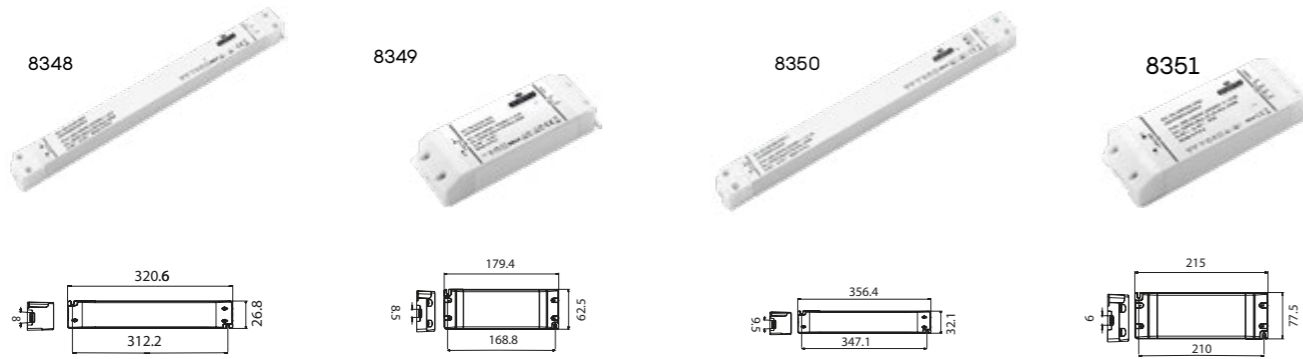

Alimentadores ocultos-Driver hidden

Tension constante 48V-48V Constant voltage

On/Off

Características técnicas/Technical characteristics

Ref.	Art.-No	Tensión nominal de entrada Nominal input voltage	Rango de potencia en módulo Output power range	Tensión de salida DC Output voltage DC	Corriente de salida máxima Maximum output current	Factor de potencia Power factor	Frecuencia Frequency	Temp. máx. envolvente Max temp. at tc point	Temp. funcionamiento Operating temp.	Protección Protection
		Vac	W	Vdc	A	λ	Hz	tc (°C)	ta (°C)	IP
8348	SL100-48VF-1	200-240V	0-100	48	2.05	$\geq 0,95$	50/60	90°	-20...+45°	20
8349	SS150-48VL	200-240V	0-150	48	3.12	$\geq 0,95$	50/60	90°	-20...+45°	20
8350	SL240-48VF	220-240V	0-240	48	5.00	$\geq 0,95$	50/60	90°	-20...+45°	20
8351	SNP320-48VL-1	220-240V	0-320	48	6.67	$\geq 0,95$	50/60	90°	-20...+45°	20

Wire 2m