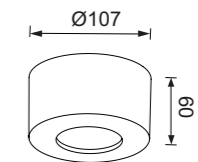

Ref	K	Led	Lumens	Finish	QR
9589	3000K	7W	540lm	Arenado-Sandy