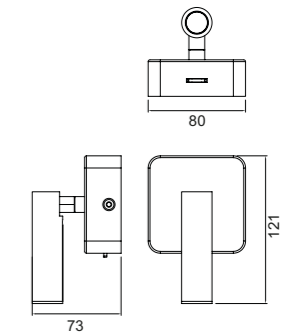

Material: Aluminio-Aluminum

220-240V~50/60Hz CRI:≥ 80