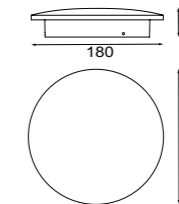

Ref	K	Led	Lumens	Finish
9630	3000K	20W	1 400lm	Blanco-White