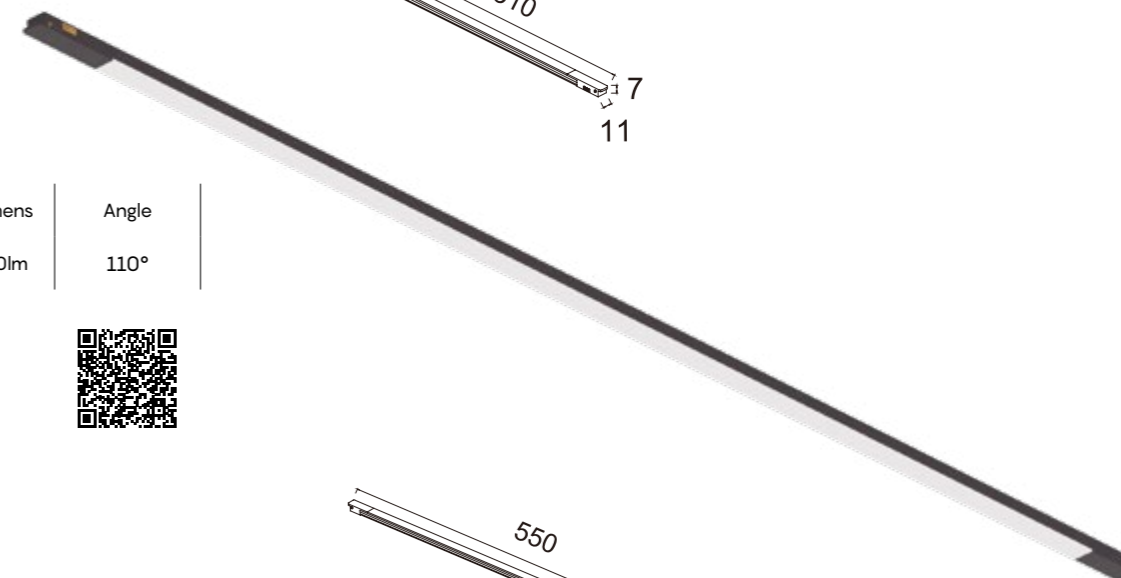

Ref	K	Led	Lumens	Angle
9573	3000K	12W	840lm	110°