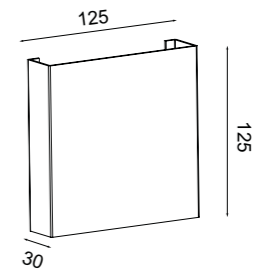

Material: Aluminio-Aluminum

100-240V~50/60Hz CRI:≥ 90