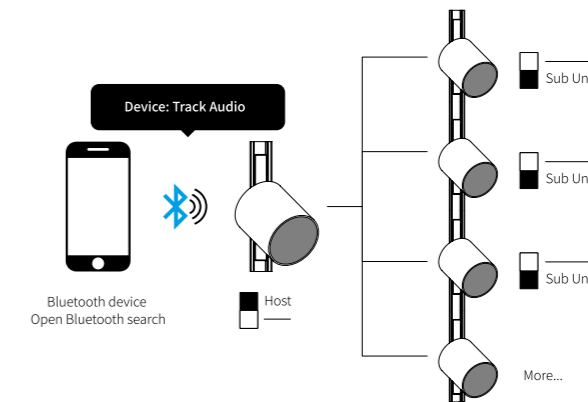

Bluetooth device connect to the Host mode, Track Bluetooth Speaker and other Sub Unit modes automatically synchronize and connect.

Instructions

INSTALAR

Material: Aluminio-Aluminum

DC48V

SPEAK TRIFÁSICO

Altavoz bluetooth Track trifásico-Triphasic track bluetooth speaker

Los dispositivos Bluetooth se conectan al modo Host, y los modos Track Bluetooth Speaker y otros subunidades se sincronizan y conectan automáticamente.

Bluetooth device connect to the Host mode, Track Bluetooth Speaker and other Sub Unit modes automatically synchronize and connect.