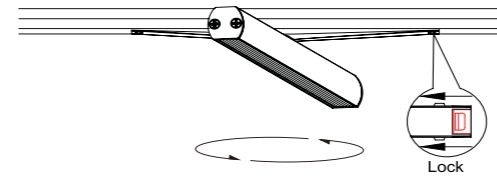

MAGNETO mini

Ref	K	Led	Lumens	Angle	QR
9576	3000K	6W	420lm	110°	

Ref	K	Led	Lumens	Angle	QR
9577	3000K	6W	500lm	36°	

Finish: Negro-Black

Material: Aluminio-Aluminium

48V CRI≥ 90