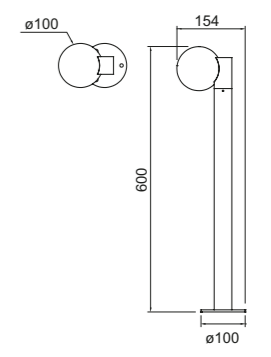

INTERLAKEN

Baliza exterior-Bollard outdoor

Ref	BULB (Not incl)	Finish	Material
9607	1L x G9 máx. 5W LED	Negro-Black	Aluminio/Vidrio Aluminum/Glass

REF:9607

	K	W LED	Ref	Lumen	Dimmable
	2700K	4,4W	R09298	470lm	Dimmable
	3000K	4,4W	R09299	500lm	Dimmable
	3000K	4,5W	R09300	520lm	On/Off
	4000K	4,5W	R09301	550lm	On/Off

Bombillas recomendadas-Suggested bulbs

100-240V - 50/60Hz