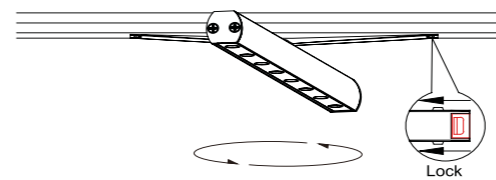

Ref	K	Led	Lumens	Angle	QR
9577	3000K	6W	500lm	36°