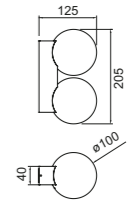

INTERLAKEN

Aplique exterior-Outdoor wall lamp

Ref	BULB (Not incl)	Finish	Material	
9611	2L x G9 máx. 5W LED	Negro-Black	Aluminio/Vidrio Aluminum/Glass