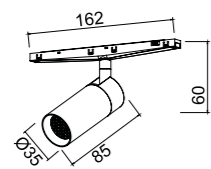

Ref	K	Led	Lumens	Angle
9584	3000K	7W	560lm	38°