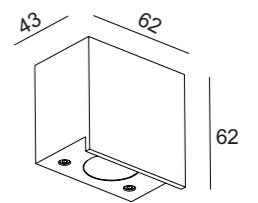

Ref	K	Led	Lumens	Finish	QR
9604	3000K	3W	180lm	Negro-Black