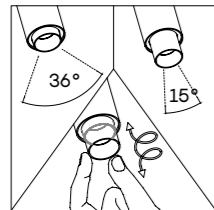

MAGNETO mini

Ref	K	Led	Lumens	Angle
9581	3000K	7W	460lm	Zoom 15-36°

Ref	K	Led	Lumens	Angle
9580	3000K	7W	460lm	Zoom 15-36°

Finish: Negro-Black

Material: Aluminio-Aluminium

48V CRI≥ 90