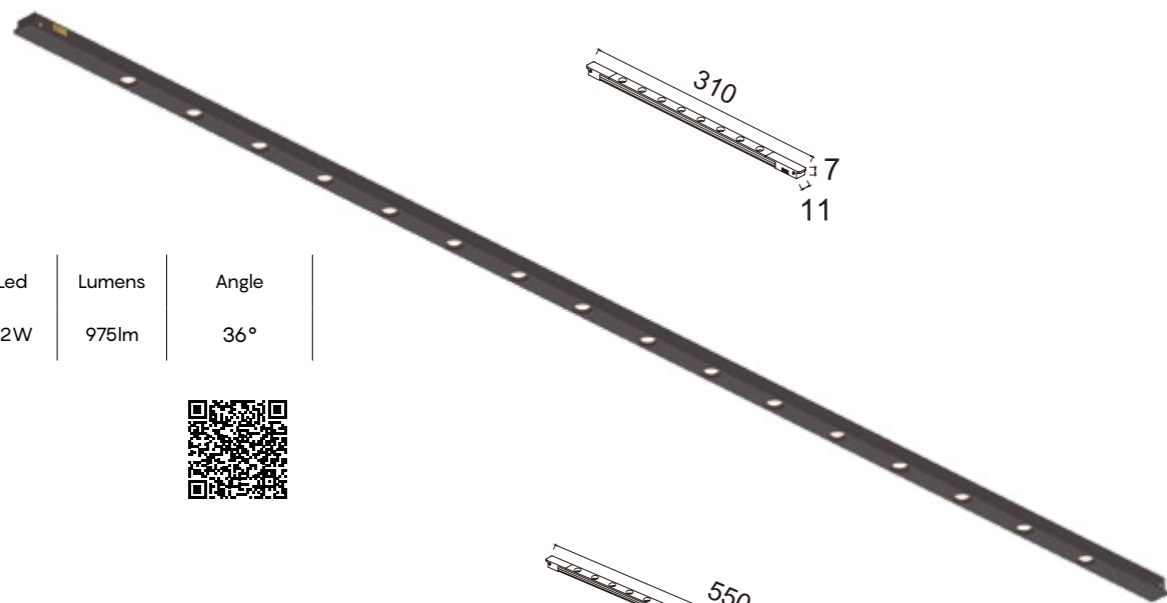

Ref	K	Led	Lumens	Angle
9575	3000K	12W	975lm	36°

Finish: Negro-Black

Material: Aluminio-Aluminium

48V CRI≥ 90