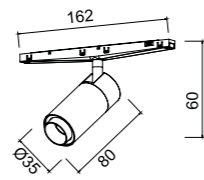

MAGNETO mini

Ref	K	Led	Lumens	Angle
9581	3000K	7W	460lm	Zoom 15-36°

Ref	K	Led	Lumens	Angle
9580	3000K	7W	460lm	Zoom 15-36°

Finish: Negro-Black

Material: Aluminio-Aluminium

48V CRI≥ 90