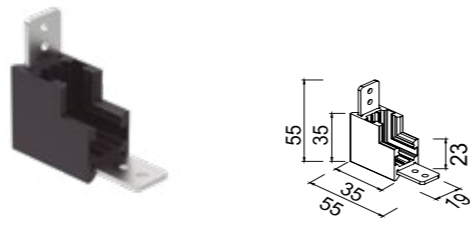

Ref	Connection	Angle	Finish
9566	Interna	90°	Negro-Black