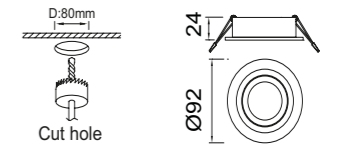

BÁSICO GU10

Empotrable-Recessed

Ref	BULB (Not incl)		Finish
9606	1L x GU10	máx. 12W LED (Not incl)	Arenado-Sandy