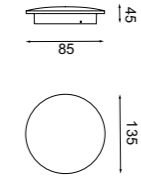

BORA BORA II

Aplique exterior-Outdoor wall lamp

Ref	K	Led	Lumens	Finish
9628	3000K	10W	700lm	Blanco-White