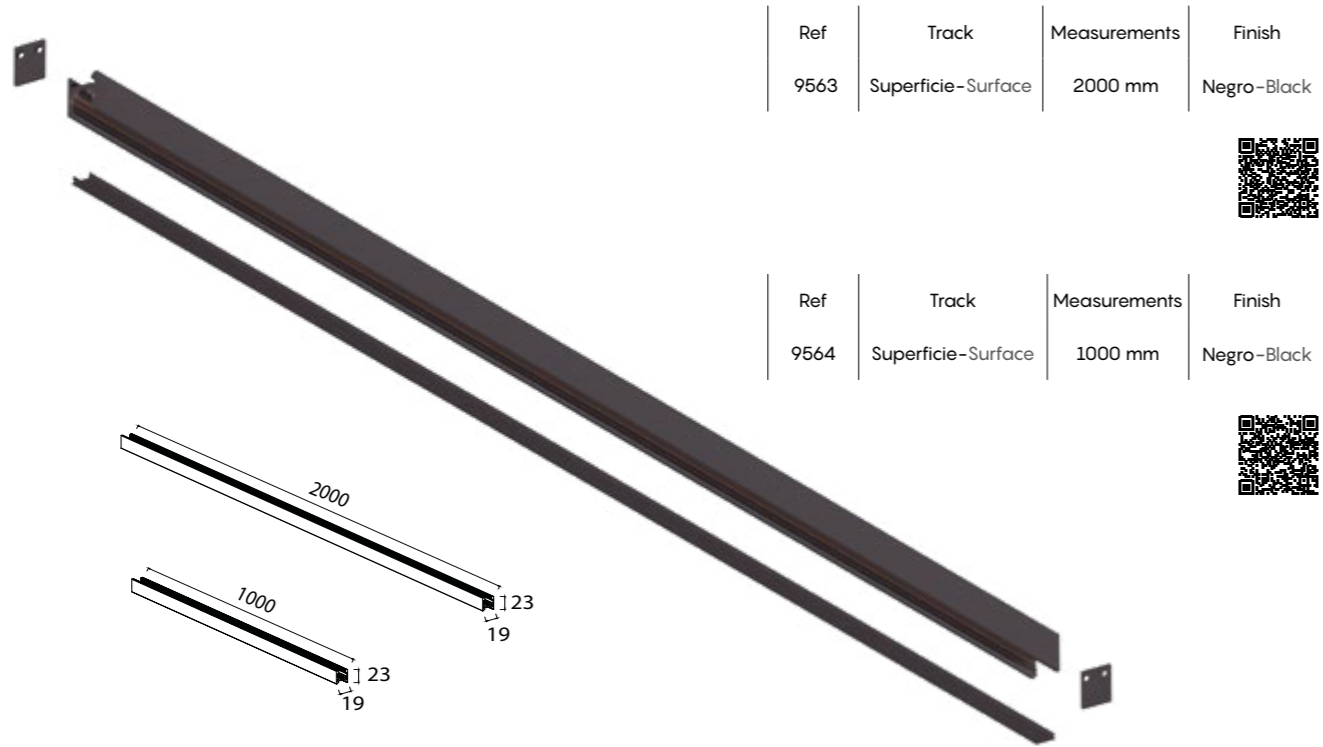

MAGNETO mini

Ref	Track	Measurements	Finish
9563	Superficie-Surface	2000 mm	Negro-Black

Ref	Track	Measurements	Finish
9564	Superficie-Surface	1000 mm	Negro-Black

Ref	Connection	Angle	Finish
9565	Out	90°	Negro-Black

Ref	Connection	Angle	Finish
9566	Interna	90°	Negro-Black