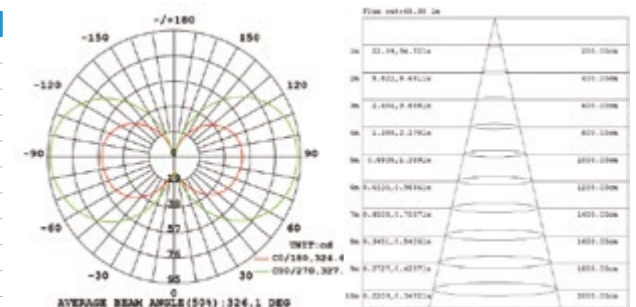

Features

- Voltage: AC 220-240V 50Hz 35mA
- 20,000hrs long life time
- Instant start with full bright output flick free
- Perfect replacement for 50 W incandescent Bulb
- Low temperature, safety to touch
- No UV or IR emission, mercury FREE
- This lamp is not suitable for accent lighting

4.5W G9 520 Lumen

Item No.	R09300	R09301
Potencia nominal/Wattage(W)		4.5
Temperatura de color/CCT(K)	3000K	4000K
Flujo luminoso/Luminous Flux(lm)	520	550
Tensión nominal/Voltage(V)	AC 220-240V 50/60Hz	
Regulable/Dimmable	NO	
CRI	≥80	
Casquillo/Lamp Head	G9	
Ángulo/Beam Angle(deg)	360°	
Material	PC	
Dimensiones/Dimensions(mm)	Φ19*56