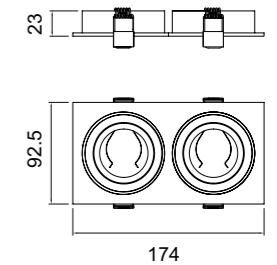

BÁSICO GU10

Empotrable-Recessed

Ref	BULB (Not incl)		Finish
9586	2L x GU10	máx. 12W LED (Not incl)	Blanco-White

Ref	BULB (Not incl)		Finish
9587	2L x GU10	máx. 12W LED (Not incl)	Negro-Black

Bombillas recomendadas-Suggested bulbs

K	W LED	On/Off	Dimmable	Lumen
2700K	7W	R09254	R09257	510lm
3000K	7W	R09255	R09258	540lm
4000K	7W	R09256	R09259	570lm

Material: Aluminio-Aluminum | 100-240V-50/60Hz