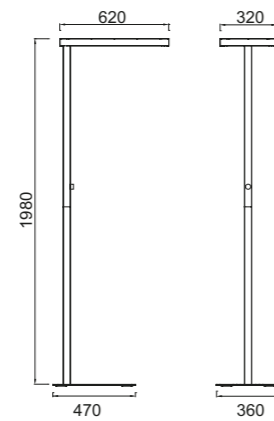

Ref	K	Led att	Lumens	Finish	QR
9556	4000K	55W+45W	6250lm	Blanco-White