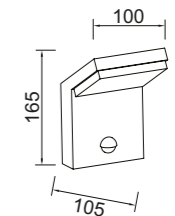

Material: Aluminio-Aluminum

220-240V-50/60Hz CRI: ≥ 80