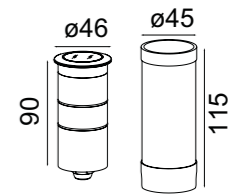

Material: Aluminio-Aluminum

220-240V~50/60Hz CRI:≥ 80

IK08