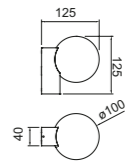

INTERLAKEN

Aplique exterior-Outdoor wall lamp

Ref	BULB (Not incl)	Finish	Material
9609	1L x G9 máx. 5W LED	Negro-Black	Aluminio/Vidrio Aluminum/Glass