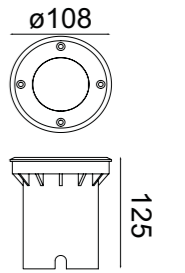

ZERMAT

Luz suelo-Ground floor

Ref	BULB (Not incl)	Finish
9618	1L x GU10 máx. 12W LED	Acero-Stainless steel