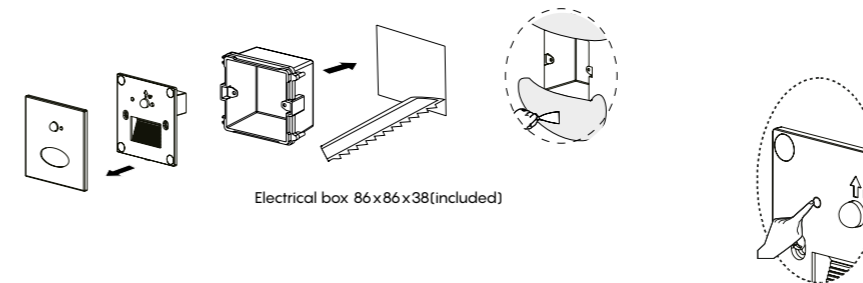

PROA SENSOR

Señalizadores empotrables-Recessed step wall lights

Ref	K	Led	Lumens	Finish
9594	3000K	3W	180lm	Blanco-White

Ref	K	Led	Lumens	Finish
9595	3000K	3W	180lm	Negro-Black

Ref	K	Led	Lumens	Finish
9596	3000K	3W	180lm	verde gris-Grey green