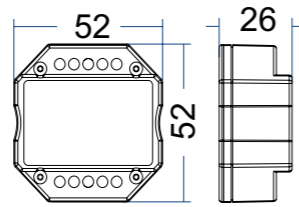

CONTROLADORES/CONTROLLERS
AC TRIAC RF PUSH DIMMER