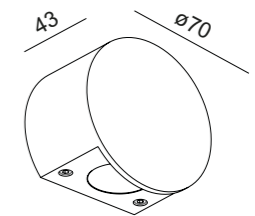

Ref	K	Led	Lumens	Finish	QR
9602	3000K	3W	180lm	Negro-Black