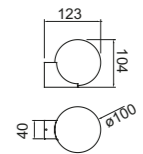

INTERLAKEN

Aplique exterior-Outdoor wall lamp

Ref	BULB (Not incl)	Finish	Material
9610	1L x G9 máx. 5W LED	Negro-Black	Aluminio/Vidrio Aluminum/Glass