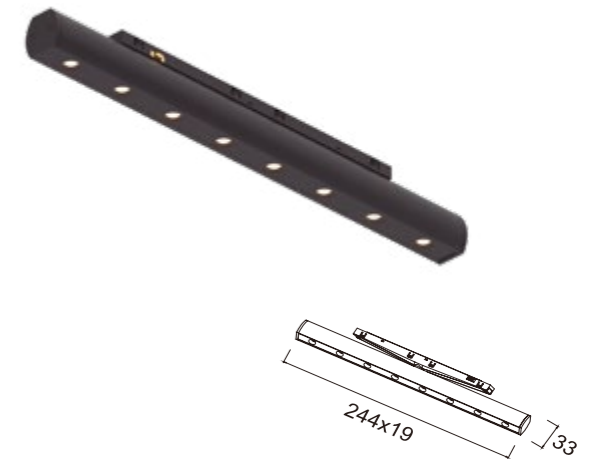

Ref	K	Led	Lumens	Angle	QR
9577	3000K	6W	500lm	36°