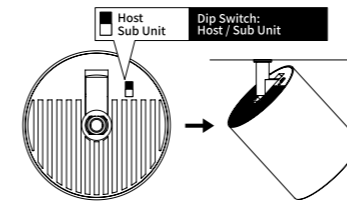

SPEAK TRIFÁSICO

Altavoz bluetooth Track trifásico-Triphasic track bluetooth speaker

Ref	Power	Bluetooth version	Bluetooth distance	Finish	Signal frequency
9631	10W	V5.4	10 m	Blanco-White	12 Db

Ref	Power	Bluetooth version	Bluetooth distance	Finish	Signal frequency
9632	10W	V5.4	10 m	Negro-Black	12 Db

Los dispositivos Bluetooth se conectan al modo Host, y los modos Track Bluetooth Speaker y otros subunidades se sincronizan y conectan automáticamente.

Bluetooth device connect to the Host mode, Track Bluetooth Speaker and other Sub Unit modes automatically synchronize and connect.

Instructions

INSTALAR

Material: Aluminio-Aluminum

220-240V~50/60Hz