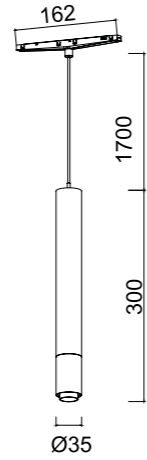

MAGNETO mini

Ref	K	Led	Lumens	Angle
9581	3000K	7W	460lm	Zoom 15-36°

Ref	K	Led	Lumens	Angle
9580	3000K	7W	460lm	Zoom 15-36°

Finish: Negro-Black

Material: Aluminio-Aluminium

48V CRI≥ 90