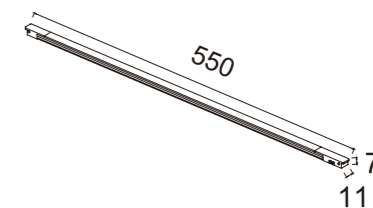

Ref	K	Led	Lumens	Angle
9573	3000K	12W	840lm	110°