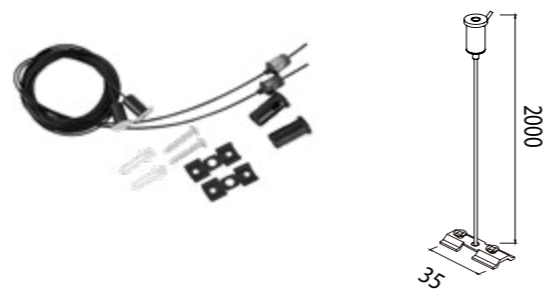

Ref	Suspension	Wire	Finish
8377	Kits	2	Negro-Black