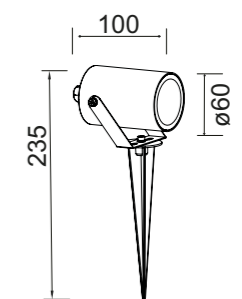

Material: Aluminio-Aluminum

100-240V~50/60Hz CRI:≥ 90