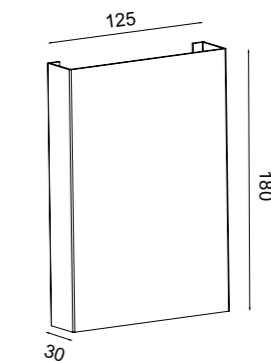

Material: Aluminio-Aluminum

100-240V~50/60Hz CRI:≥ 90