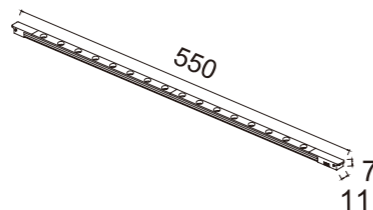

Ref	K	Led	Lumens	Angle
9575	3000K	12W	975lm	36°

Finish: Negro-Black

Material: Aluminio-Aluminium

48V CRI≥ 90