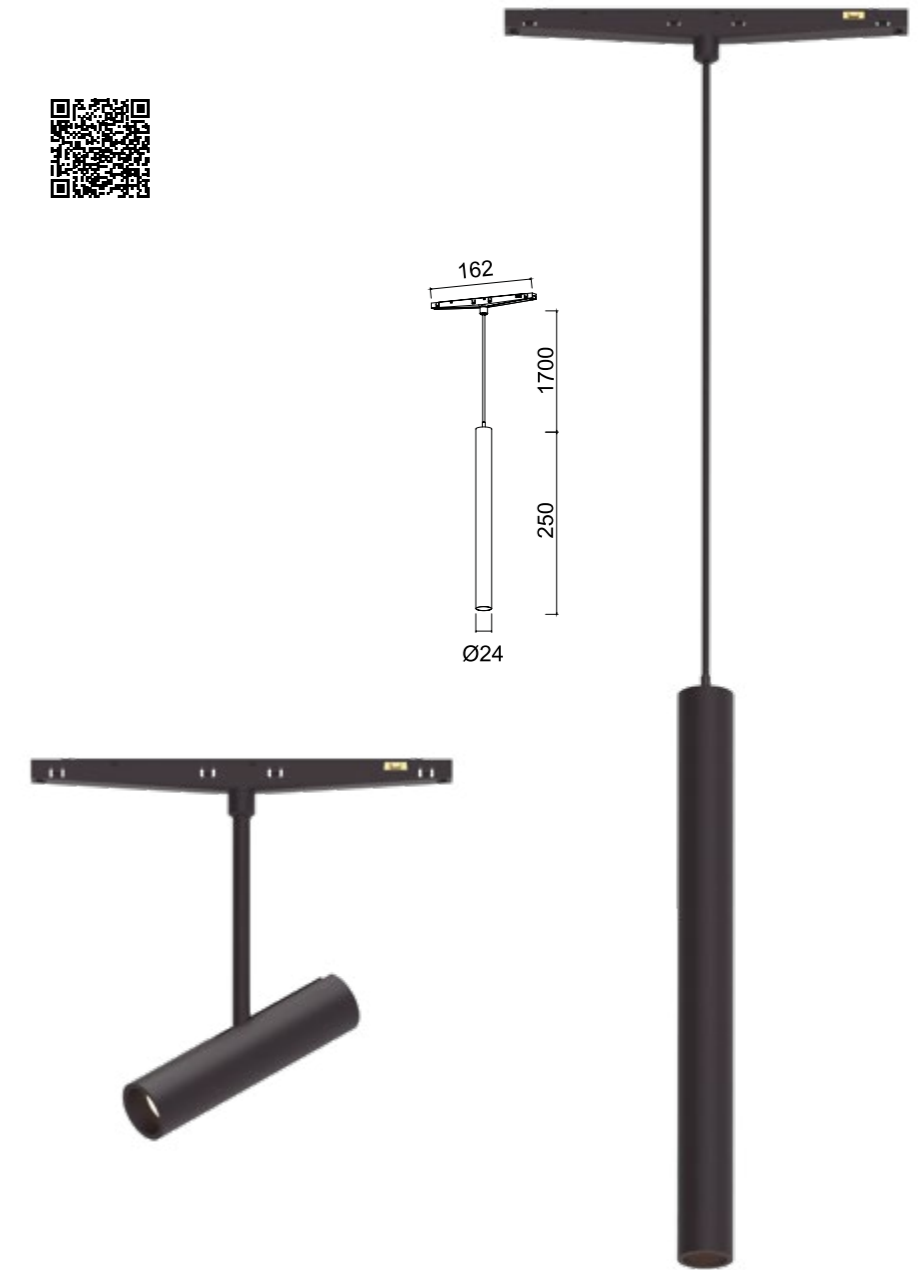

Ref	K	Led	Lumens	Angle	QR
9577	3000K	6W	500lm	36°	

Finish: Negro-Black

Material: Aluminio-Aluminium

48V CRI≥ 90

MAGNETO mini

Ref	K	Led	Lumens	Angle
9581	3000K	7W	460lm	Zoom 15-36°

Ref	K	Led	Lumens	Angle
9580	3000K	7W	460lm	Zoom 15-36°

Finish: Negro-Black

Material: Aluminio-Aluminium

48V CRI≥ 90

MAGNETO mini

Ref	K	Led	Lumens	Angle
9579	3000K	5W	400lm	24°

Ref	K	Led	Lumens	Angle
9578	3000K	5W	400lm	24°

Finish: Negro-Black

Material: Aluminio-Aluminium

48V CRI≥ 90

MAGNETO mini

Ref	K	Led	Lumens	Angle
9585	3000K	10W	800lm	38°

Ref	K	Led	Lumens	Angle
9584	3000K	7W	560lm	38°

Finish: Negro-Black

Material: Aluminio-Aluminium

48V CRI≥ 90

MAGNETO mini

Ref	K	Led	Lumens	Angle
9583	3000K	5W+5W	800lm	38°

Ref	K	Led	Lumens	Angle
9582	3000K	5W	400lm	38°

Finish: Negro-Black

Material: Aluminio-Aluminium

48V CRI≥ 90

Alimentadores ocultos-Driver hidden

Tension constante 48V-48V Constant voltage