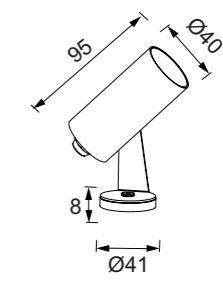

Ref	K	Led	Lumens	Finish	QR
9600	3000K	6W	525lm	Negro-Black