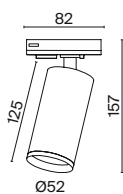

Focus LED

EN Luminaries for single-phase track.

○ white
● black

1

¹ TR021-1-12B3K
TR021-1-12W3K

TR021-1-12B4K
TR021-1-12W4K

LED 12W
Ø52 x h = 157, 157/157 mm
1050 lm, 3000 K, >80 Ra, 40°,
AC220-240

LED 12W
Ø52 x h = 157, 157/157 mm
1050 lm, 4000 K, >80 Ra, 40°,
AC220-240